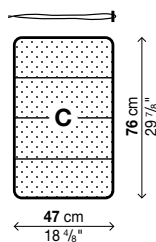

C - Removable cushion (non-removable covers)

Code	Cover	Price in EURO	Packs	Vol.³	Kg
20LIC01	customer fabric (mt. 0,65) fabric HERITAGE		1	0,02	1,4