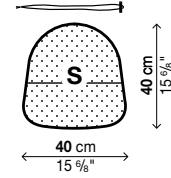

S - Removable cushion (non-removable covers)

Code	Cover	Price in EURO	Packs	Vol.³	Kg
20LIS01	customer fabric (mt. 0,5) fabric HERITAGE		1	0,01	1,2

A - Removable cushion (non-removable covers)

Code	Cover	Price in EURO	Packs	Vol.³	Kg
20LIA01	customer fabric (mt. 0,65) fabric HERITAGE		1	0,02	1,3