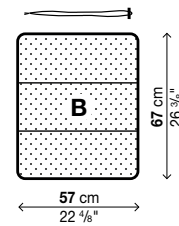

S - Removable cushion (non-removable covers)

Code	Cover	Price in EURO	Packs	Vol.³	Kg
20LIS01	customer fabric (mt. 0,5) fabric HERITAGE		1	0,01	1,2

A - Removable cushion (non-removable covers)

Code	Cover	Price in EURO	Packs	Vol.³	Kg
20LIA01	customer fabric (mt. 0,65) fabric HERITAGE		1	0,02	1,3