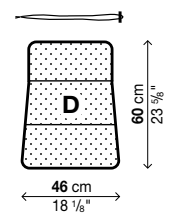

D - Removable cushion (non-removable covers)

Code	Cover	Price in EURO	Packs	Vol.³	Kg
20LID01	customer fabric (mt. 0,9) fabric HERITAGE		1	0,02	1,2