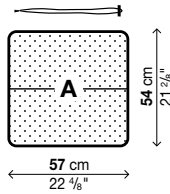

S - Removable cushion (non-removable covers)

Code	Cover	Price in EURO	Packs	Vol.³	Kg
20LIS01	customer fabric (mt. 0,5) fabric HERITAGE		1	0,01	1,2

A - Removable cushion (non-removable covers)

Code	Cover	Price in EURO	Packs	Vol.³	Kg
20LIA01	customer fabric (mt. 0,65) fabric HERITAGE		1	0,02	1,3