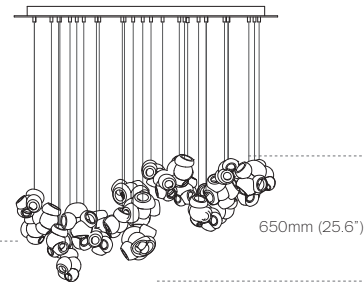

SPECIFIC FIXTURES

100.11 rectangle

100.11 square/round

100.16 rectangle

100.16 square/round

100.20 rectangle

100.20 square/round

100.28 rectangle

100.28 square/round

GENERAL GUIDE

NOTES

- + The 100 is a departure from other Bocci fixtures where pendants are designed to nestle together, rather than spread across a vertical range. Length ranges are recommended for each fixture to achieve the intended overall form. Deviation from this suggested range will not resemble product photography or drawings.
- + Drop lengths are supplied in clustered lengths within the range specified. Pendants should be touching or nestled closely together while composing the installation.