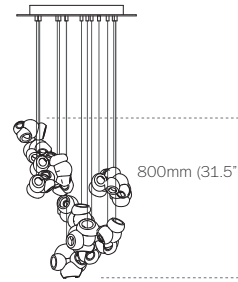

SPECIFIC FIXTURES

100.11 rectangle

100.11 square/round

100.16 rectangle

100.16 square/round

100.20 rectangle

100.20 square/round

100.28 rectangle

100.28 square/round

GENERAL GUIDE

NOTES

- + The 100 is a departure from other Bocci fixtures where pendants are designed to nestle together, rather than spread across a vertical range. Length ranges are recommended for each fixture to achieve the intended overall form. Deviation from this suggested range will not resemble product photography or drawings.
- + Drop lengths are supplied in clustered lengths within the range specified. Pendants should be touching or nestled closely together while composing the installation.