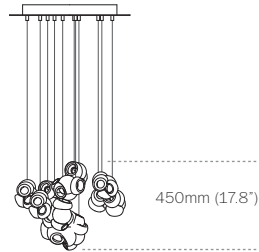

SPECIFIC FIXTURES

100.11 rectangle

100.11 square/round

100.16 rectangle

100.16 square/round

100.20 rectangle

100.20 square/round

100.28 rectangle

100.28 square/round

GENERAL GUIDE

NOTES

- + The 100 is a departure from other Bocci fixtures where pendants are designed to nestle together, rather than spread across a vertical range. Length ranges are recommended for each fixture to achieve the intended overall form. Deviation from this suggested range will not resemble product photography or drawings.
- + Drop lengths are supplied in clustered lengths within the range specified. Pendants should be touching or nestled closely together while composing the installation.