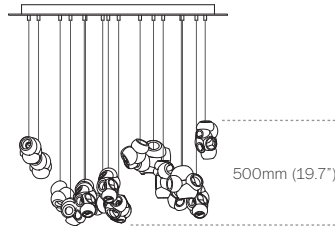

SPECIFIC FIXTURES

100.11 rectangle

100.11 square/round

100.16 rectangle

100.16 square/round

100.20 rectangle

100.20 square/round

100.28 rectangle

100.28 square/round

GENERAL GUIDE

NOTES

- + The 100 is a departure from other Bocci fixtures where pendants are designed to nestle together, rather than spread across a vertical range. Length ranges are recommended for each fixture to achieve the intended overall form. Deviation from this suggested range will not resemble product photography or drawings.
- + Drop lengths are supplied in clustered lengths within the range specified. Pendants should be touching or nestled closely together while composing the installation.