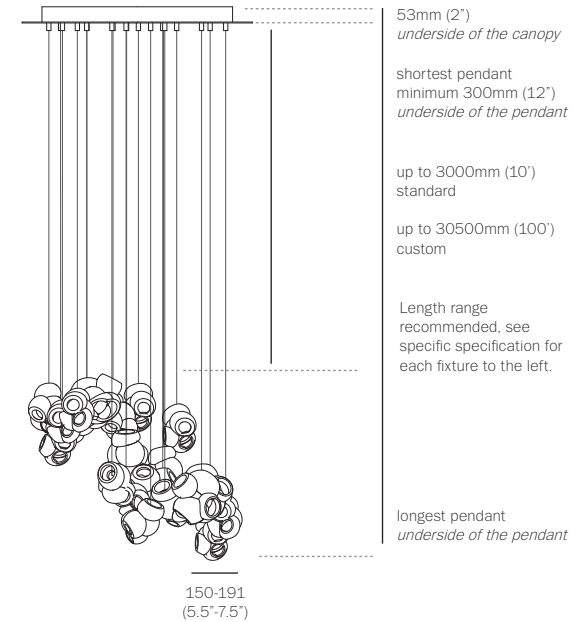

SPECIFIC FIXTURES

100.11 rectangle

100.11 square/round

100.16 rectangle

100.16 square/round

100.20 rectangle

100.20 square/round

100.28 rectangle

100.28 square/round

GENERAL GUIDE

NOTES

- + The 100 is a departure from other Bocci fixtures where pendants are designed to nestle together, rather than spread across a vertical range. Length ranges are recommended for each fixture to achieve the intended overall form. Deviation from this suggested range will not resemble product photography or drawings.
- + Drop lengths are supplied in clustered lengths within the range specified. Pendants should be touching or nestled closely together while composing the installation.