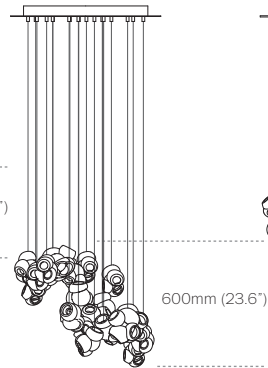

SPECIFIC FIXTURES

100.11 rectangle

100.11 square/round

100.16 rectangle

100.16 square/round

100.20 rectangle

100.20 square/round

100.28 rectangle

100.28 square/round

GENERAL GUIDE

NOTES

- + The 100 is a departure from other Bocci fixtures where pendants are designed to nestle together, rather than spread across a vertical range. Length ranges are recommended for each fixture to achieve the intended overall form. Deviation from this suggested range will not resemble product photography or drawings.
- + Drop lengths are supplied in clustered lengths within the range specified. Pendants should be touching or nestled closely together while composing the installation.