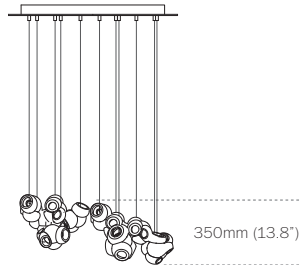

SPECIFIC FIXTURES

100.11 rectangle

100.11 square/round

100.16 rectangle

100.16 square/round

100.20 rectangle

100.20 square/round

100.28 rectangle

100.28 square/round

GENERAL GUIDE

NOTES

- + The 100 is a departure from other Bocci fixtures where pendants are designed to nestle together, rather than spread across a vertical range. Length ranges are recommended for each fixture to achieve the intended overall form. Deviation from this suggested range will not resemble product photography or drawings.
- + Drop lengths are supplied in clustered lengths within the range specified. Pendants should be touching or nestled closely together while composing the installation.