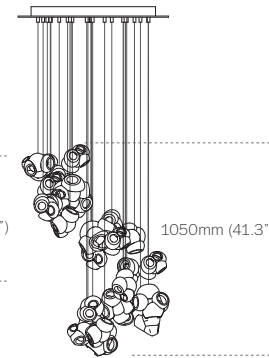

SPECIFIC FIXTURES

100.11 rectangle

100.11 square/round

100.16 rectangle

100.16 square/round

100.20 rectangle

100.20 square/round

100.28 rectangle

100.28 square/round

GENERAL GUIDE

NOTES

- + The 100 is a departure from other Bocci fixtures where pendants are designed to nestle together, rather than spread across a vertical range. Length ranges are recommended for each fixture to achieve the intended overall form. Deviation from this suggested range will not resemble product photography or drawings.
- + Drop lengths are supplied in clustered lengths within the range specified. Pendants should be touching or nestled closely together while composing the installation.