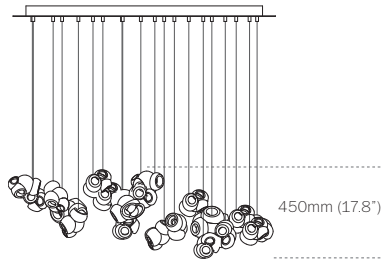

SPECIFIC FIXTURES

100.11 rectangle

100.11 square/round

100.16 rectangle

100.16 square/round

100.20 rectangle

100.20 square/round

100.28 rectangle

100.28 square/round

GENERAL GUIDE

NOTES

- + The 100 is a departure from other Bocci fixtures where pendants are designed to nestle together, rather than spread across a vertical range. Length ranges are recommended for each fixture to achieve the intended overall form. Deviation from this suggested range will not resemble product photography or drawings.
- + Drop lengths are supplied in clustered lengths within the range specified. Pendants should be touching or nestled closely together while composing the installation.