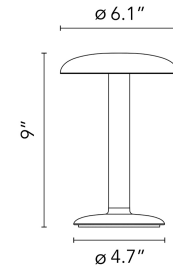

FLOS

Gustave 3000K, Matte Anthracite, USBC Enable - Specification Sheet by Vincent Van Duysen, 2022

Mounting	Free Standing
Lamp (Bulb) Description	LED 2.5W,169lm, 2700K, CRI90
Environment	Indoor/Outdoor - Wet Locations
Finish	Matte Anthracite
Technical and Product Description	<p>Designed to provide the perfect light and unbeatable visual comfort for tables of up to four diners, the exclusive Gustave optical system, patented by Flos, uses a series of asymmetrical emission lenses placed in revolution to distribute light obliquely 360 degree around the lamp.</p> <p>Gustave Residential can be easily recharged through a USB-C cable included with the product. USB-C Cable can be plugged into 5V, min 1.5A adapter (not included)</p> <p>Product Battery Autonomy:</p> <ul style="list-style-type: none">-100% = 6 hours- 50% = 10 hours- 25% = 18 hours

● 09.8406.DR Matte Anthracite

Dimensional Image

Electrical

IP Rating IP54

Physical

Cord Length (inches) 47.24" - Black
Construction Material Aluminium, PMMA
Weight 1.76 lbs

Certifications