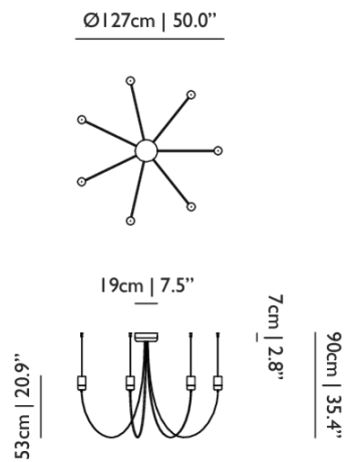

## Dimensions

### LIGHT DIRECTION

All directions

### Dimensions

### Product

**WIDTH** 127cm | 50"  
**HEIGHT** 90cm | 35.4"  
**DEPTH** 127cm | 50"  
**DIAMETER** 127cm | 50"  
**WEIGHT NETTO** 7kg | 15.43lbs