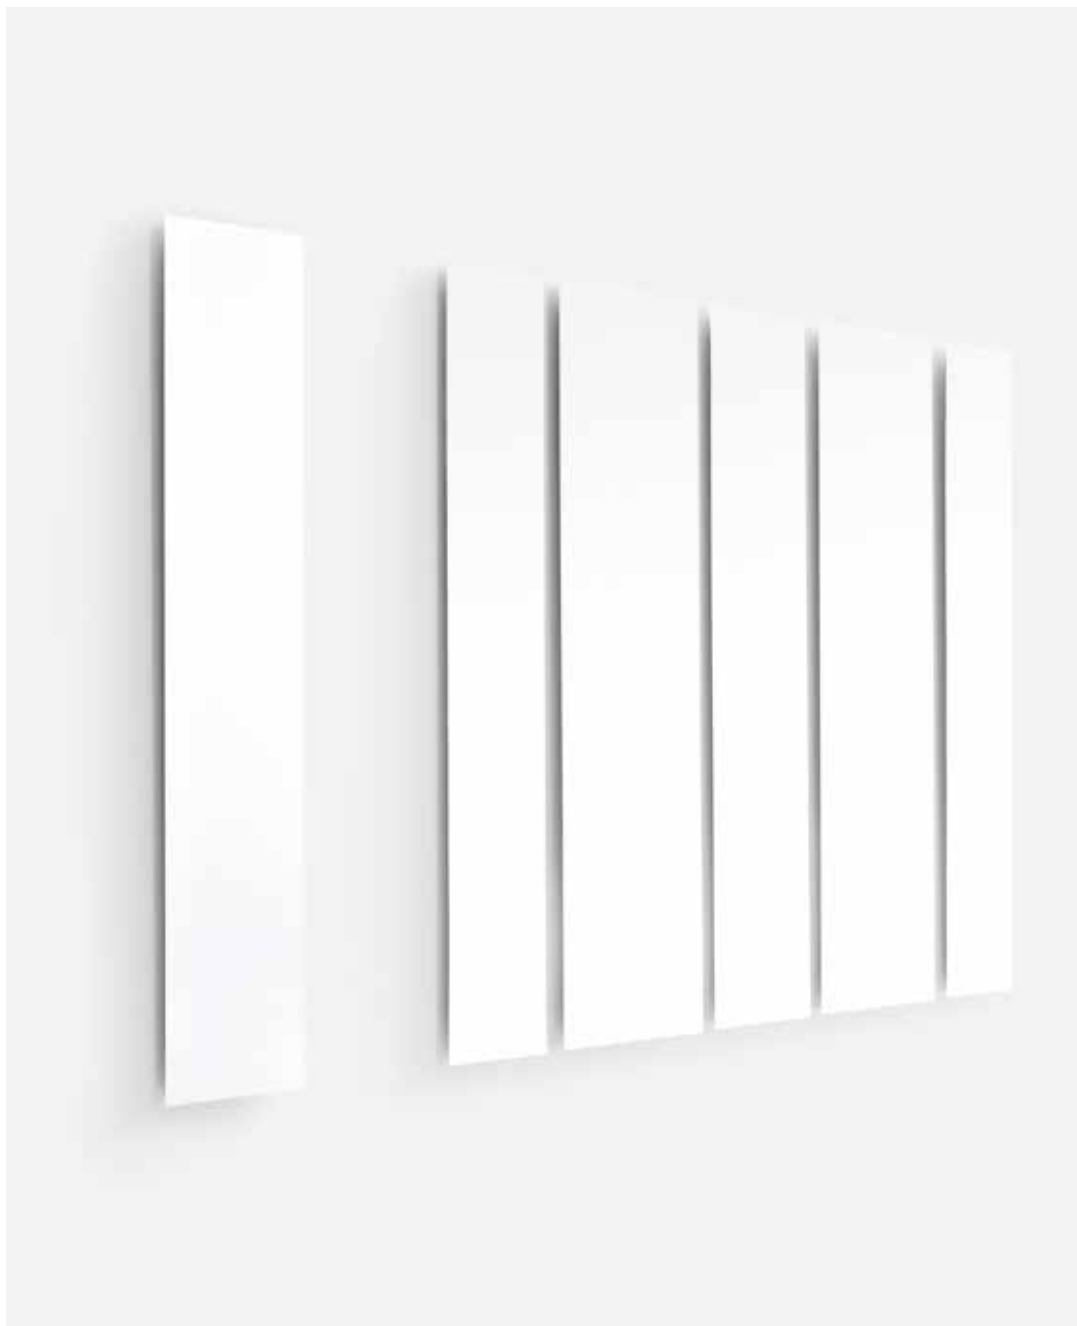

Geometrika

Design
Pianca Studio

Specchio esagonale a muro,
^{EN} Hexagonal wall mounted mirror

Dimensioni ^{EN} **Dimensions**

H 70 L 80 P 2.6 cm
H 27.56" W 31.50" D 1.02"

Finiture ^{EN} **Finishes**

Specchio, ^{EN} Mirror:
Argento

Dimensioni ^{EN} **Dimensions**

H 70 L 50 P 2.6 cm
H 27.56" W 19.69" D 1.02"

Finiture ^{EN} **Finishes**

Specchio, ^{EN} Mirror:
Argento

Disponibile con
illuminazione led
perimetrale con
accensione touch,
^{EN} Available with touch
LED perimetral light

Geometrika

Design

Pianca Studio

Specchio rettangolare a muro,
^{EN} Rectangular wall mounted mirror

Dimensioni

^{EN} Dimensions

H 160 L 25 - 30* - 40* cm
P 2.6 cm

H 130 L 50* cm
P 2.6 cm

H 62.99" W 9.84" - 11.81"*
- 15.75"*
D 1.02"

H 51.18" W 19.69"*
D 1.02"

Finiture

^{EN} Finishes

Specchio, ^{EN} Mirror:
Argento

*Disponibile con
illuminazione led
perimetrale con
accensione touch,
^{EN} Available with touch
LED perimetral light