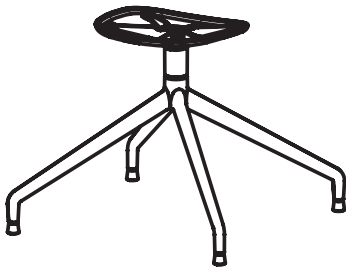

News 2023

Elephantino Neuland

Seats

WITH HOLES
Recycled polypropylene

BODY CLOSED
Recycled polypropylene

Removable cushion

BODY CLOSED
Recycled polypropylene
Partial upholstered body

BODY CLOSED
Recycled polypropylene
Front upholstered body

BODY CLOSED
Recycled polypropylene
Fully upholstered body

Bases

Four legs

Sled base

Wooden base

Swivel trestle

Trestle with castors

5 spoke base with castors

Seats – Versions

WITH HOLES
Ivory (Recycled PP)

WITH HOLES
Argilla (Recycled PP)

WITH HOLES
Agave (Recycled PP)

WITH HOLES
Graphite (Recycled PP)

WITH HOLES
London grey (Recycled PP)

BODY CLOSED
Ivory (Recycled PP)