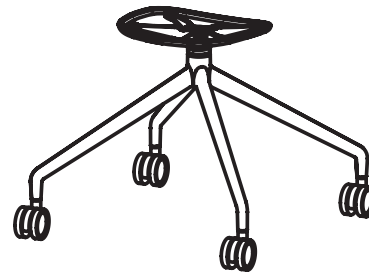

News 2023

Elephantino Neuland

Seats

WITH HOLES
Recycled polypropylene

BODY CLOSED
Recycled polypropylene

Removable cushion

BODY CLOSED
Recycled polypropylene
Partial upholstered body

BODY CLOSED
Recycled polypropylene
Front upholstered body

BODY CLOSED
Recycled polypropylene
Fully upholstered body

Bases

Four legs

Sled base

Wooden base

Swivel trestle

Trestle with castors

5 spoke base with castors

Seats – Versions

WITH HOLES
Ivory (Recycled PP)

WITH HOLES
Argilla (Recycled PP)

WITH HOLES
Agave (Recycled PP)

WITH HOLES
Graphite (Recycled PP)

WITH HOLES
London grey (Recycled PP)

BODY CLOSED
Ivory (Recycled PP)