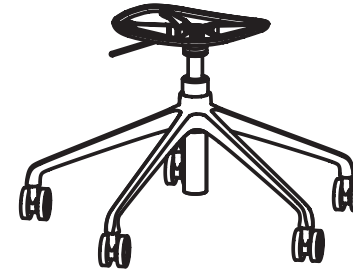

News 2023

Elephantino Neuland

Seats

WITH HOLES
Recycled polypropylene

BODY CLOSED
Recycled polypropylene

Removable cushion

BODY CLOSED
Recycled polypropylene
Partial upholstered body

BODY CLOSED
Recycled polypropylene
Front upholstered body

BODY CLOSED
Recycled polypropylene
Fully upholstered body

Bases

Four legs

Sled base

Wooden base

Swivel trestle

Trestle with castors

5 spoke base with castors

Seats – Versions

WITH HOLES
Ivory (Recycled PP)

WITH HOLES
Argilla (Recycled PP)

WITH HOLES
Agave (Recycled PP)

WITH HOLES
Graphite (Recycled PP)

WITH HOLES
London grey (Recycled PP)

BODY CLOSED
Ivory (Recycled PP)