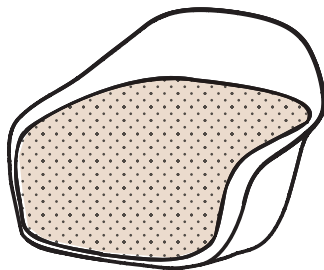

News 2023

Elephantino Neuland

Seats

WITH HOLES
Recycled polypropylene

BODY CLOSED
Recycled polypropylene

Removable cushion

BODY CLOSED
Recycled polypropylene
Partial upholstered body

BODY CLOSED
Recycled polypropylene
Front upholstered body

BODY CLOSED
Recycled polypropylene
Fully upholstered body

Bases

Four legs

Sled base

Wooden base

Swivel trestle

Trestle with castors

5 spoke base with castors

Seats – Versions

WITH HOLES
Ivory (Recycled PP)

WITH HOLES
Argilla (Recycled PP)

WITH HOLES
Agave (Recycled PP)

WITH HOLES
Graphite (Recycled PP)

WITH HOLES
London grey (Recycled PP)

BODY CLOSED
Ivory (Recycled PP)