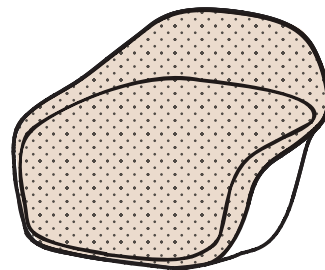

News 2023

Elephantino Neuland

Seats

WITH HOLES
Recycled polypropylene

BODY CLOSED
Recycled polypropylene

Removable cushion

BODY CLOSED
Recycled polypropylene
Partial upholstered body

BODY CLOSED
Recycled polypropylene
Front upholstered body

BODY CLOSED
Recycled polypropylene
Fully upholstered body

Bases

Four legs

Sled base

Wooden base

Swivel trestle

Trestle with castors

5 spoke base with castors

Seats – Versions

WITH HOLES
Ivory (Recycled PP)

WITH HOLES
Argilla (Recycled PP)

WITH HOLES
Agave (Recycled PP)

WITH HOLES
Graphite (Recycled PP)

WITH HOLES
London grey (Recycled PP)

BODY CLOSED
Ivory (Recycled PP)