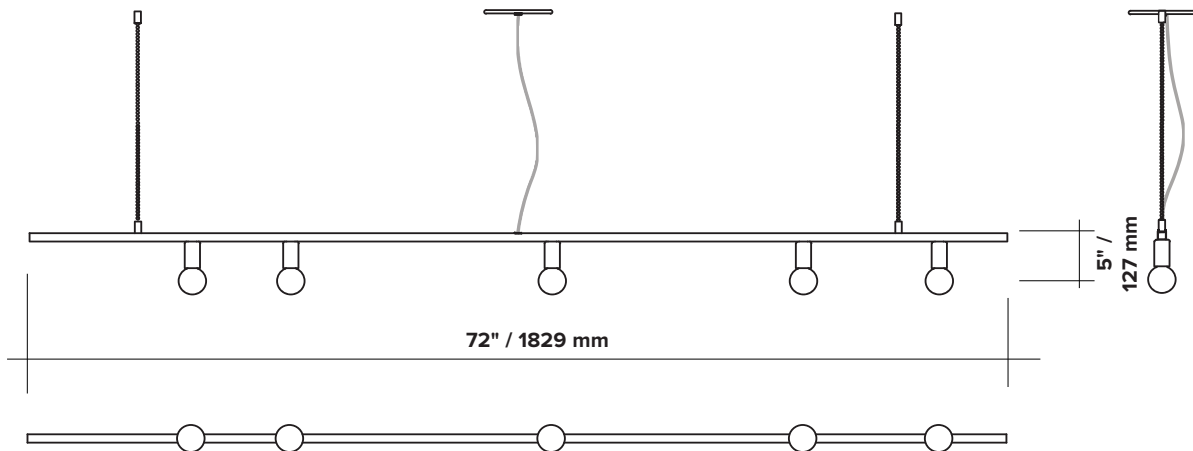

DOT LINE SUSPENSION

type	suspension	
materials	body :	brass (BR) or powder coated aluminium (BL/WH)
	hardware :	brass
	sphere :	milk glass (G50)
	canopy :	powder coated steel (WH)
	chain :	brass
	wire :	nylon
wire length	96" / 2438 mm	
cable length	90" / 2286 mm	
weight	1.8 lb / 0.8 kg	
light bulb	LED (included), 5x 3,5W	
sockets	G9	
voltage	120V / 240V	
dimmer	refer to our recommended list of dimmer models	
certifications		
notes	<ul style="list-style-type: none"> - must be installed by an electrician - additional charges for modifications or for special orders - lead time between 7-9 weeks - dimensions are approximate and may vary slightly 	

ORDER GUIDE: SKU

COLLECTION		MODEL	FINISH/WIRE/CANOPY	
DOT	dot	11	BRBLBR	brass/black/brass
			BRBLWH	brass/black/white
			BLBLBL	black/black/black
			BLBLWH	black/black/white
			WHWHWH	white/white/white
DOT		11	BRBR	= DOT11BRBLBR example

FINISH

brass

flat black

flat white

CANOPY COLOR

brass

flat black

flat white