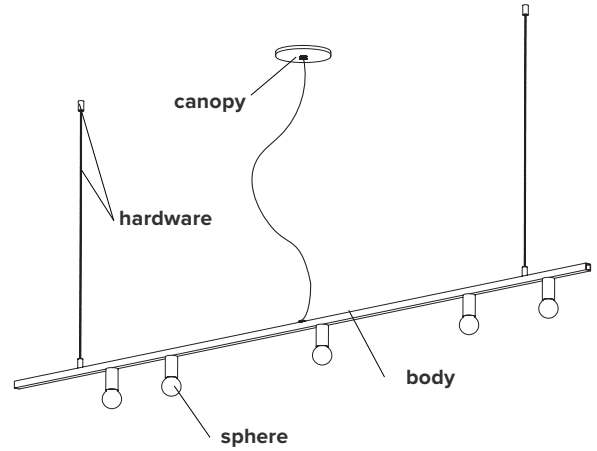

DOT LINE SUSPENSION

type	suspension	
materials	body :	brass (BR) or powder coated aluminium (BL/WH)
	hardware :	brass
	sphere :	milk glass (G50)
	canopy :	powder coated steel (WH)
	chain :	brass
	wire :	nylon
wire length	96" / 2438 mm	
cable length	90" / 2286 mm	
weight	1.8 lb / 0.8 kg	
light bulb	LED (included), 5x 3,5W	
sockets	G9	
voltage	120V / 240V	
dimmer	refer to our recommended list of dimmer models	
certifications		
notes	<ul style="list-style-type: none"> - must be installed by an electrician - additional charges for modifications or for special orders - lead time between 7-9 weeks - dimensions are approximate and may vary slightly 	

ORDER GUIDE: SKU

COLLECTION		MODEL	FINISH/WIRE/CANOPY	
DOT	dot	11	BRBLBR	brass/black/brass
			BRBLWH	brass/black/white
			BLBLBL	black/black/black
			BLBLWH	black/black/white
			WHWHWH	white/white/white
DOT		11	BRBR	= DOT11BRBLBR example

FINISH

brass

flat black

flat white

CANOPY COLOR

brass

flat black

flat white