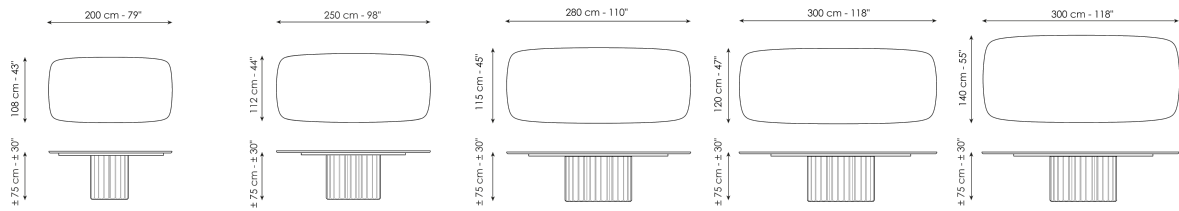

# Dorian Table

Designer: Spazioameno

In the table Dorian, flexible qualities and geometric simplicity establish an interplay through contrast. The large top - made of ceramic, marble or wood - rests on a base with a striking sculptural character, consisting

# Data sheet

Width: 200cm  
Depth: 108cm  
Height: ± 75cm

Width: 250cm  
Depth: 112cm  
Height: ± 75cm

Width: 280cm  
Depth: 115cm  
Height: ± 75cm

Width: 300cm  
Depth: 120cm  
Height: ± 75cm

Width: 300cm  
Depth: 140cm  
Height: ± 75cm

Width: 140cm  
Depth: 140cm  
Height: ± 75cm

Width: 160cm  
Depth: 160cm  
Height: ± 75cm

Width: 180cm  
Depth: 180cm  
Height: ± 75cm