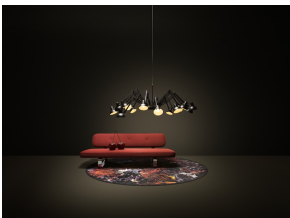

Detailing

The spider-like design of the Dear Ingo combines 16 lamps, from which each has its own adjustable arm. Shine some light!

Colours

Black

White

Dear Ingo

Dimensions

80cm-240cm | 31.5"-94.5"