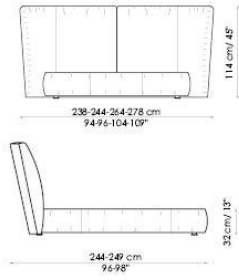

154x205 cm / 61x81"
160x200 cm / 63x79"
180x200 cm / 71x79"
194x205 cm / 77x81"

Youniverse

Youniverse open