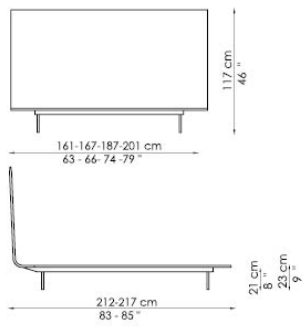

SIDE EDGE TAPE:

red, anthracite grey, light grey, blue, white, green, dove grey

Bed bases available for this double bed:

154x205 cm / 61x81"
160x200 cm / 63x79"
180x200 cm / 71x79"

194x205 cm / 16x81"

Thin