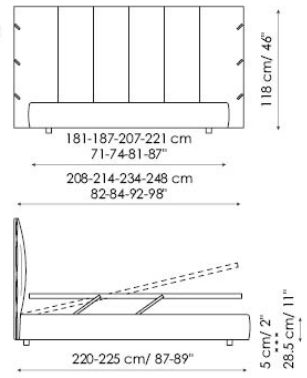

Bed bases available for this double bed:

90x200 cm / 35x79"

120x200 cm / 47x79"

154x205 cm / 61x81"

160x200 cm / 63x79"

180x200 cm / 71x79"

194x205 cm / 76x81"

Cuff

Cuff hi

Cuff plus

Cuff hi plus

Cuff open

Cuff hi open

Cuff easy open

Cuff hi easy open

Pouf