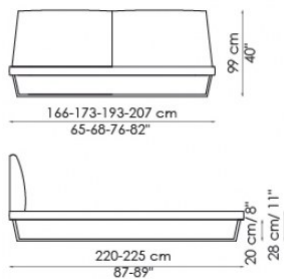

mint green

dove grey

grey

blue

Bed bases available for this double bed:

154x205 cm / 61x81"

160x200 cm / 63x79"

180x200 cm / 71x79"

194x205 cm / 76x81"

Amlet

Amlet alto