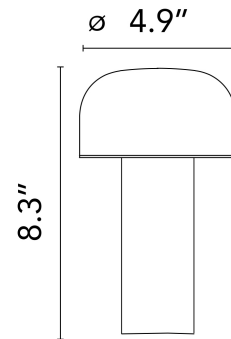

Dimensional Image