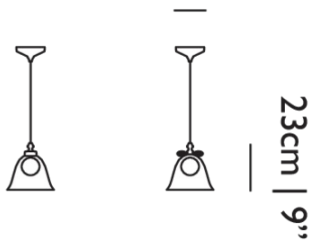

CABLE COLOUR

Transparent with tinned cores

CANOPY

Bell Lamp Gold Canopy Gold, Bell Lamp Gold Canopy

Bell Lamp / Small

Dimensions

22cm | 8.6"**14cm | 5.5"**

Product

WIDTH 22cm | 8.7"**HEIGHT** 23cm | 9.1"**DEPTH** 22cm | 8.7"**DIAMETER** 22cm | 8.7"**WEIGHT NETTO** 2kg | 4.4lbs

Packaging

WIDTH 30cm | 11.8"**HEIGHT** 47cm | 18.5"**CUBAGE** 0.05m³ | 1.59ft³**LENGTH** 32cm | 12.6"**WEIGHT** 4kg | 8.8lbs