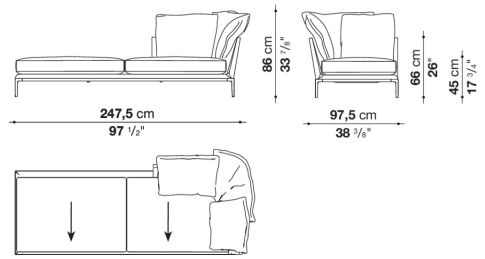

SA248TAD_1