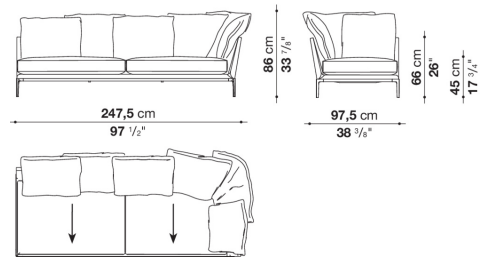

SA248TAD_3