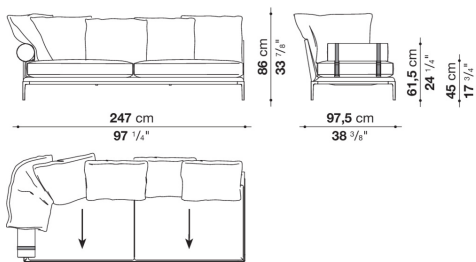

Technical drawings

SAR247S_3