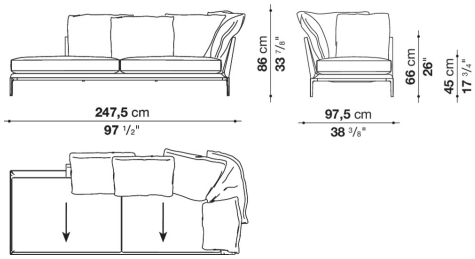

SA248TAD_2