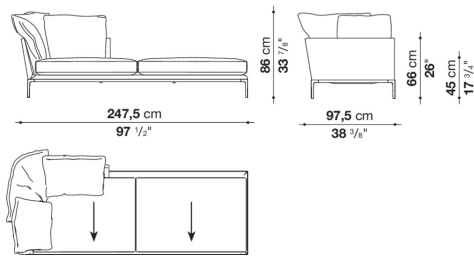

SA248TAS_1