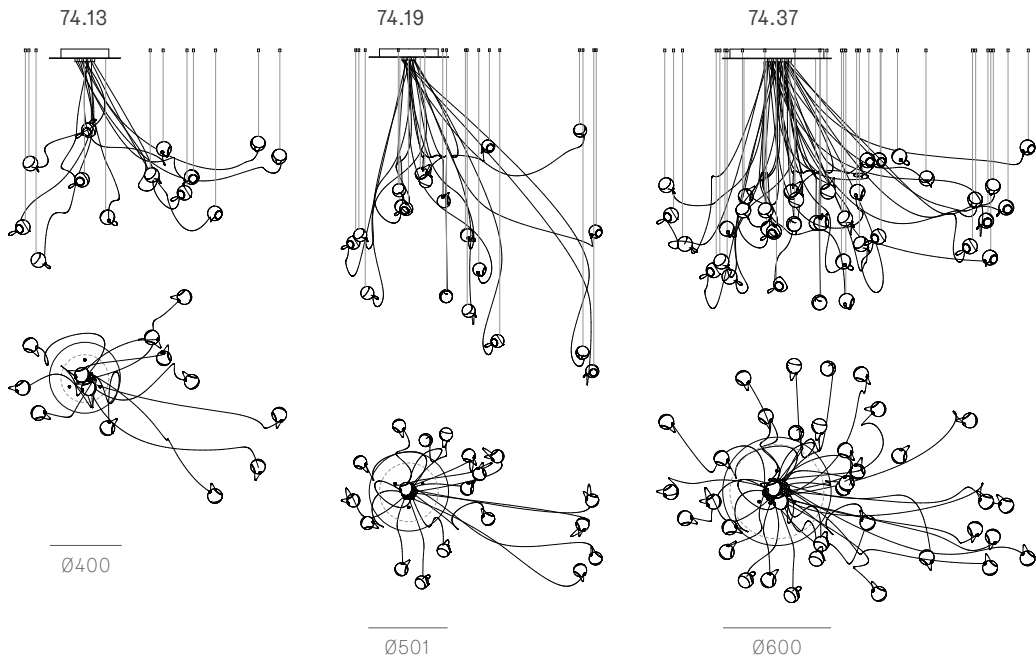

### Patent

Worldwide patent pending

Adjustable length

Adjustable up to 3000 mm standard

Adjustable up to 30500 mm custom

Non-adjustable Length

Non-adjustable length up to 3000 mm standard

Non-adjustable length up to 30500 mm custom