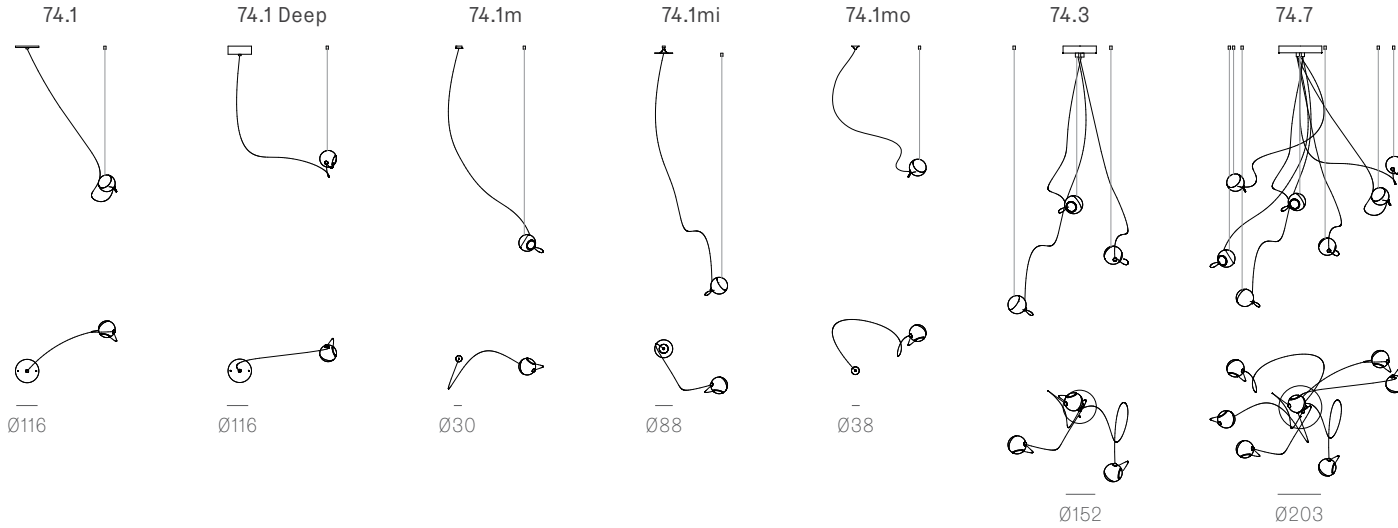

## 74 Series

Offering an alternative to track lighting, 74 utilizes our sculptural cable to power the mirrored globe-shaped spotlights. Its adjustable suspension cable and minimal ceiling anchor allows 74 to be placed anywhere and at any height in a room.

### Material

plated steel, cast borosilicate glass, braided  
one-directional cable, electrical components,  
white power coated steel canopy

### Patent

Worldwide patent pending

Adjustable length

Adjustable up to 3000 mm standard

Adjustable up to 30500 mm custom

Non-adjustable Length

Non-adjustable length up to 3000 mm standard

Non-adjustable length up to 30500 mm custom