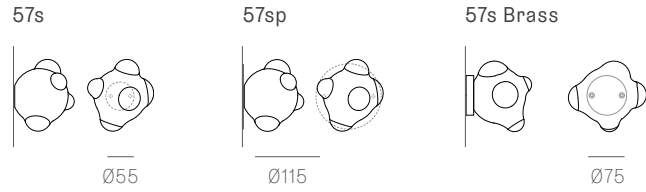

Lamping

1.5w LED
(additional 0.18w LED light source for light mirrored and white opaline pendant)

Material

Blown and dipped glass, cast borosilicate glass cap, electrical components

Patent

EU Patent # 002268581-0001 to 0006
US Patent # D796 732

LOW VOLTAGE LUMINAIRE
E476186

±100-165 mm

Wall and Ceiling

Random

Adjustable length

Adjustable up to 3000 mm standard

Adjustable up to 30500 mm custom

57 Series — Random

Random
Non-adjustable
length

Non-adjustable
length up to
3000 mm
standard

Non-adjustable
length up to
30500 mm
custom

Non-adjustable
length up to
3000 mm
standard

Non-adjustable
length up to
30500 mm
custom

Cluster

Adjustable length

Adjustable up to 3000 mm standard
Adjustable up to 30500 mm custom

Cluster

Non-adjustable length

Non-adjustable length up to 3000 mm standard
Non-adjustable length up to 30500 mm custom