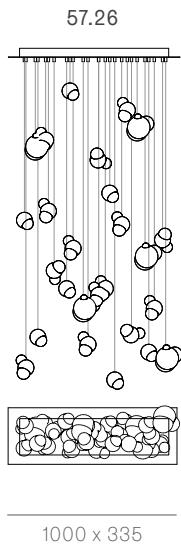

LOW VOLTAGE LUMINAIRE
E476186

±100-165 mm

Wall and Ceiling

Random

Adjustable length

Adjustable up to 3000 mm standard

Adjustable up to 30500 mm custom

57 Series — Random

Random
Non-adjustable
length

Non-adjustable
length up to
3000 mm
standard

Non-adjustable
length up to
30500 mm
custom

Non-adjustable
length up to
3000 mm
standard

Non-adjustable
length up to
30500 mm
custom

Cluster

Adjustable length

Adjustable up to 3000 mm standard
Adjustable up to 30500 mm custom

Cluster

Non-adjustable length

Non-adjustable length up to 3000 mm standard
Non-adjustable length up to 30500 mm custom

Table Light

Adjustable length

Non-adjustable length

Suspended

Cable lengths: 3 m / 6 m / 15 m

57.3 suspended short

0.9m

57.3 suspended tall