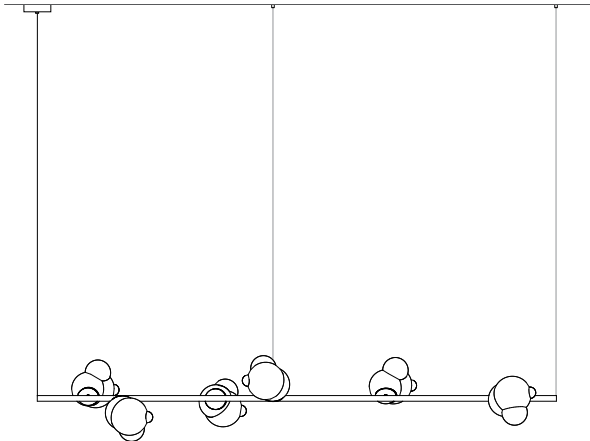

Cluster

Adjustable length

Adjustable up to 3000 mm standard
Adjustable up to 30500 mm custom

Cluster

Non-adjustable length

Non-adjustable length up to 3000 mm standard
Non-adjustable length up to 30500 mm custom

Table Light

Adjustable length

Non-adjustable length

Suspended

Cable lengths: 3 m / 6 m / 15 m

57.3 suspended short

0.9m

57.3 suspended tall

1.8m

57.6 suspended

1.8m

Ceiling mounted

57.3 short

0.9m

57.3 tall

1.8m