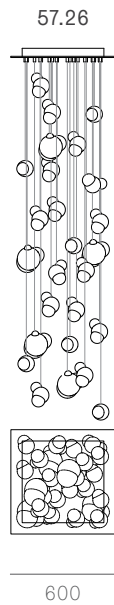

LOW VOLTAGE LUMINAIRE
E476186

±100-165 mm

Wall and Ceiling

Random

Adjustable length

Adjustable up to 3000 mm standard

Adjustable up to 30500 mm custom

57 Series — Random

Random
Non-adjustable
length

Non-adjustable
length up to
3000 mm
standard

Non-adjustable
length up to
30500 mm
custom

Non-adjustable
length up to
3000 mm
standard

Non-adjustable
length up to
30500 mm
custom

Cluster

Adjustable length

Adjustable up to 3000 mm standard
Adjustable up to 30500 mm custom

Cluster

Non-adjustable length

Non-adjustable length up to 3000 mm standard
Non-adjustable length up to 30500 mm custom

Table Light

Adjustable length

Non-adjustable length

Suspended

Cable lengths: 3 m / 6 m / 15 m

57.3 suspended short

0.9m

57.3 suspended tall