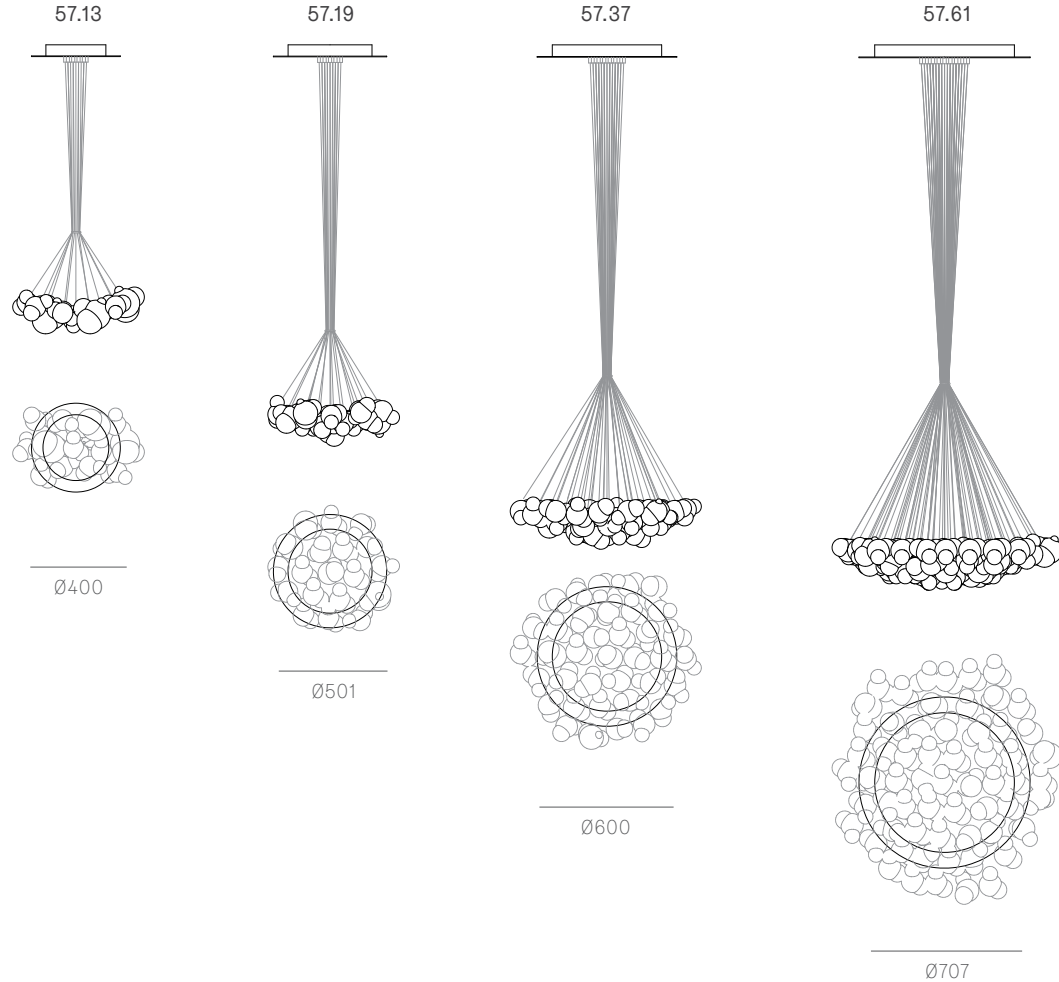

Lamping

1.5w LED
(additional 0.18w LED light source for light mirrored and white opaline pendant)

Material

Blown and dipped glass, cast borosilicate glass cap, electrical components

Patent

EU Patent # 002268581-0001 to 0006
US Patent # D796 732

Cluster

Adjustable length

Adjustable up to 3000 mm standard
Adjustable up to 30500 mm custom

Cluster

Non-adjustable length

Non-adjustable length up to 3000 mm standard
Non-adjustable length up to 30500 mm custom

Table Light

Adjustable length

Non-adjustable length

Suspended

Cable lengths: 3 m / 6 m / 15 m

57.3 suspended short

0.9m

57.3 suspended tall