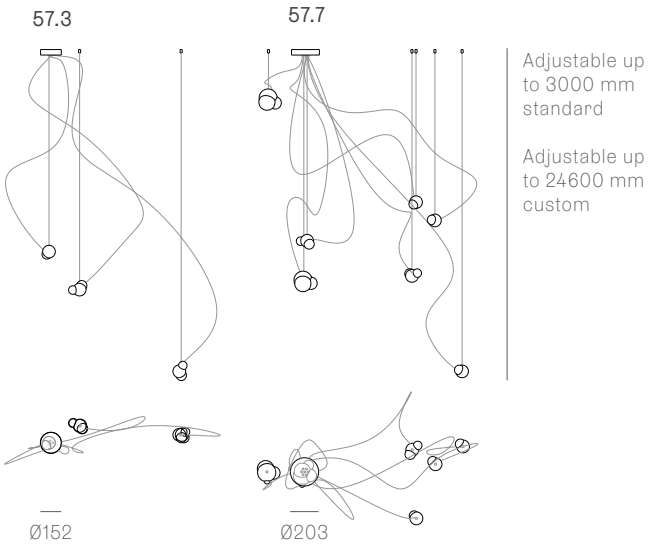

Random
Non-adjustable
length

Non-adjustable
length up to
3000 mm
standard

Non-adjustable
length up to
30500 mm
custom

Non-adjustable
length up to
3000 mm
standard

Non-adjustable
length up to
30500 mm
custom

Cluster

Adjustable length

Adjustable up to 3000 mm standard
Adjustable up to 30500 mm custom

Cluster

Non-adjustable length

Non-adjustable length up to 3000 mm standard
Non-adjustable length up to 30500 mm custom

Table Light

Adjustable length

Non-adjustable length

Suspended

Cable lengths: 3 m / 6 m / 15 m

57.3 suspended short

0.9m

57.3 suspended tall

1.8m

57.6 suspended

1.8m

Ceiling mounted

57.3 short

0.9m

57.3 tall

1.8m