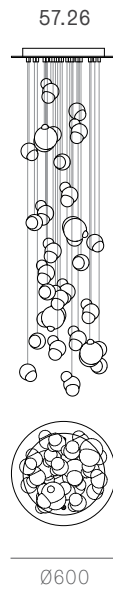

Lamping

1.5w LED
(additional 0.18w LED light source for light mirrored and white opaline pendant)

Material

Blown and dipped glass, cast borosilicate glass cap, electrical components

Patent

EU Patent # 002268581-0001 to 0006
US Patent # D796 732

LOW VOLTAGE LUMINAIRE
E476186

±100-165 mm

Wall and Ceiling

Random

Adjustable length

Adjustable up to 3000 mm standard

Adjustable up to 30500 mm custom

57 Series — Random

Random
Non-adjustable
length

Non-adjustable
length up to
3000 mm
standard

Non-adjustable
length up to
30500 mm
custom

Non-adjustable
length up to
3000 mm
standard

Non-adjustable
length up to
30500 mm
custom

Table Light

Adjustable length

Non-adjustable length

Suspended

Cable lengths: 3 m / 6 m / 15 m

57.3 suspended short

0.9m

57.3 suspended tall