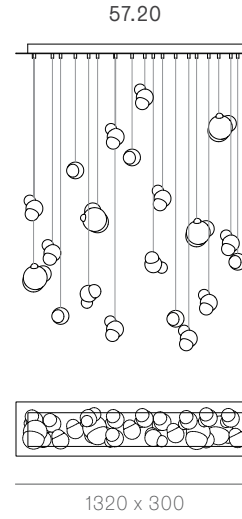

LOW VOLTAGE LUMINAIRE
E476186

±100-165 mm

Wall and Ceiling

Random

Adjustable length

Adjustable up to 3000 mm standard

Adjustable up to 30500 mm custom

57 Series — Random

Random
Non-adjustable
length

Non-adjustable
length up to
3000 mm
standard

Non-adjustable
length up to
30500 mm
custom

Non-adjustable
length up to
3000 mm
standard

Non-adjustable
length up to
30500 mm
custom

Cluster

Adjustable length

Adjustable up to 3000 mm standard
Adjustable up to 30500 mm custom

Cluster

Non-adjustable length

Non-adjustable length up to 3000 mm standard
Non-adjustable length up to 30500 mm custom

Table Light

Adjustable length

Non-adjustable length

Suspended

Cable lengths: 3 m / 6 m / 15 m

57.3 suspended short

0.9m

57.3 suspended tall