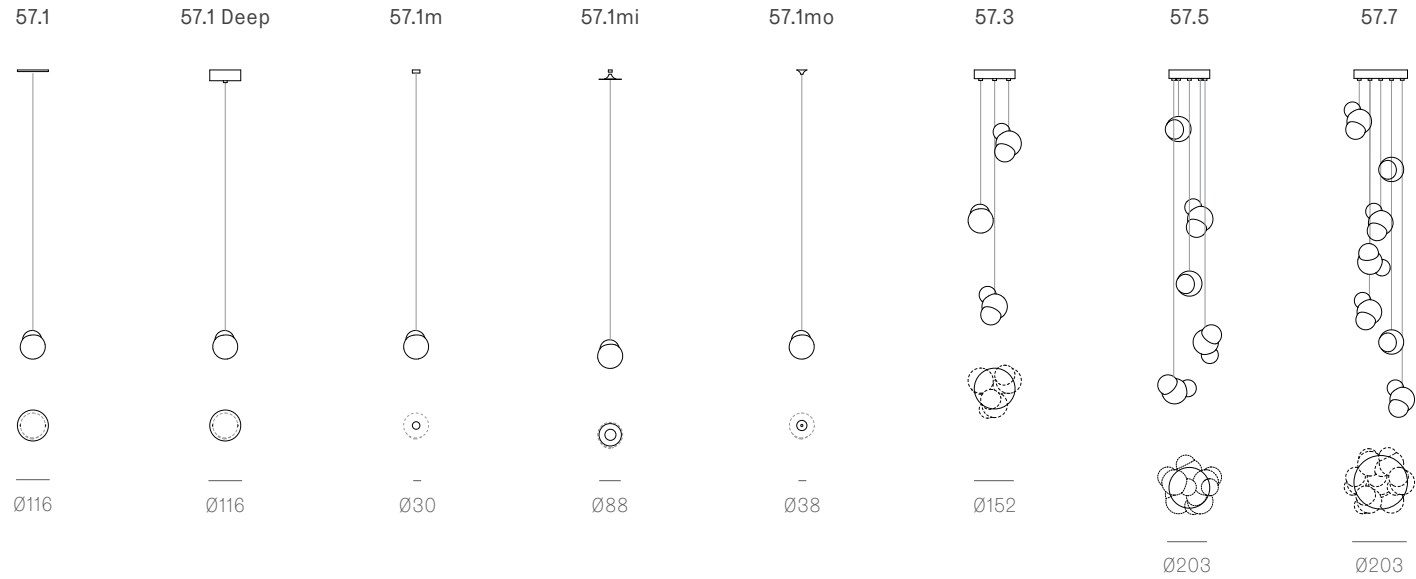

Lamping

1.5w LED
(additional 0.18w LED light source for light mirrored and white opaline pendant)

Material

Blown and dipped glass, cast borosilicate glass cap, electrical components

Patent

EU Patent # 002268581-0001 to 0006
US Patent # D796 732

LOW VOLTAGE LUMINAIRE
E476186

±100-165 mm

Wall and Ceiling

Random

Adjustable length

Adjustable up to 3000 mm standard

Adjustable up to 30500 mm custom

57 Series — Random

Random
Non-adjustable
length

Non-adjustable
length up to
3000 mm
standard

Non-adjustable
length up to
30500 mm
custom

Non-adjustable
length up to
3000 mm
standard

Non-adjustable
length up to
30500 mm
custom

Cluster

Adjustable length

Adjustable up to 3000 mm standard
Adjustable up to 30500 mm custom

Cluster

Non-adjustable length

Non-adjustable length up to 3000 mm standard
Non-adjustable length up to 30500 mm custom