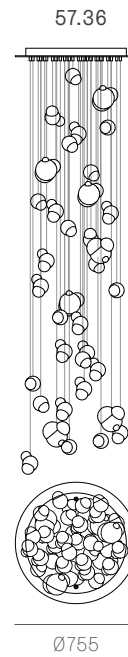

Lamping

1.5w LED
(additional 0.18w LED light source for light mirrored and white opaline pendant)

Material

Blown and dipped glass, cast borosilicate glass cap, electrical components

Patent

EU Patent # 002268581-0001 to 0006
US Patent # D796 732

LOW VOLTAGE LUMINAIRE
E476186

±100-165 mm

Wall and Ceiling

Random

Adjustable length

Adjustable up to 3000 mm standard

Adjustable up to 30500 mm custom

57 Series — Random

Random
Non-adjustable
length

Non-adjustable
length up to
3000 mm
standard

Non-adjustable
length up to
30500 mm
custom

Non-adjustable
length up to
3000 mm
standard

Non-adjustable
length up to
30500 mm
custom

Table Light

Adjustable length

Non-adjustable length

Suspended

Cable lengths: 3 m / 6 m / 15 m

57.3 suspended short

0.9m

57.3 suspended tall