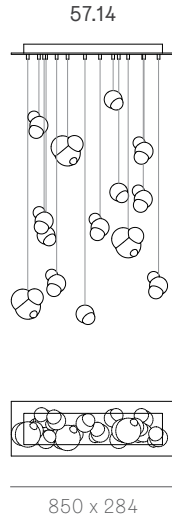

LOW VOLTAGE LUMINAIRE
E476186

±100-165 mm

Wall and Ceiling

Random

Adjustable length

Adjustable up to 3000 mm standard

Adjustable up to 30500 mm custom

57 Series — Random

Random
Non-adjustable
length

Non-adjustable
length up to
3000 mm
standard

Non-adjustable
length up to
30500 mm
custom

Non-adjustable
length up to
3000 mm
standard

Non-adjustable
length up to
30500 mm
custom

Cluster

Adjustable length

Adjustable up to 3000 mm standard
Adjustable up to 30500 mm custom

Cluster

Non-adjustable length

Non-adjustable length up to 3000 mm standard
Non-adjustable length up to 30500 mm custom

Table Light

Adjustable length

Non-adjustable length

Suspended

Cable lengths: 3 m / 6 m / 15 m

57.3 suspended short

0.9m

57.3 suspended tall