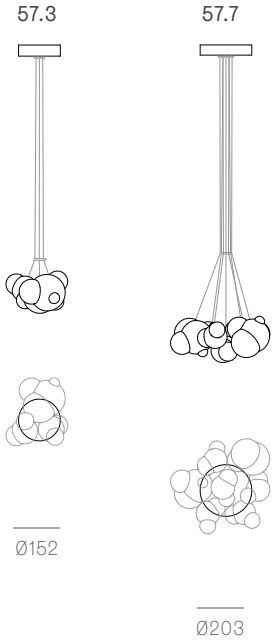

Random
Non-adjustable
length

Non-adjustable
length up to
3000 mm
standard

Non-adjustable
length up to
30500 mm
custom

Non-adjustable
length up to
3000 mm
standard

Non-adjustable
length up to
30500 mm
custom

Cluster

Adjustable length

Adjustable up to 3000 mm standard
Adjustable up to 30500 mm custom

Cluster

Non-adjustable length

Non-adjustable length up to 3000 mm standard
Non-adjustable length up to 30500 mm custom

Table Light

Adjustable length

Non-adjustable length

Suspended

Cable lengths: 3 m / 6 m / 15 m

57.3 suspended short

0.9m

57.3 suspended tall

57.6

1.8m

57.9

2.7m

57.12

3.7m

Floor

Column