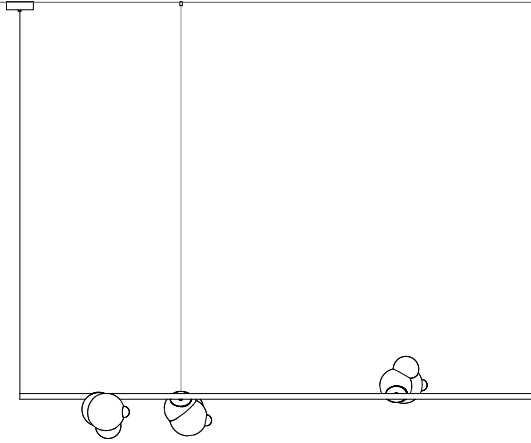

Cluster

Adjustable length

Adjustable up to 3000 mm standard
Adjustable up to 30500 mm custom

Cluster

Non-adjustable length

Non-adjustable length up to 3000 mm standard
Non-adjustable length up to 30500 mm custom

Table Light

Adjustable length

Non-adjustable length

Suspended

Cable lengths: 3 m / 6 m / 15 m

57.3 suspended short

0.9m

57.3 suspended tall

1.8m

57.6 suspended

1.8m

Ceiling mounted

57.3 short

0.9m

57.3 tall

1.8m