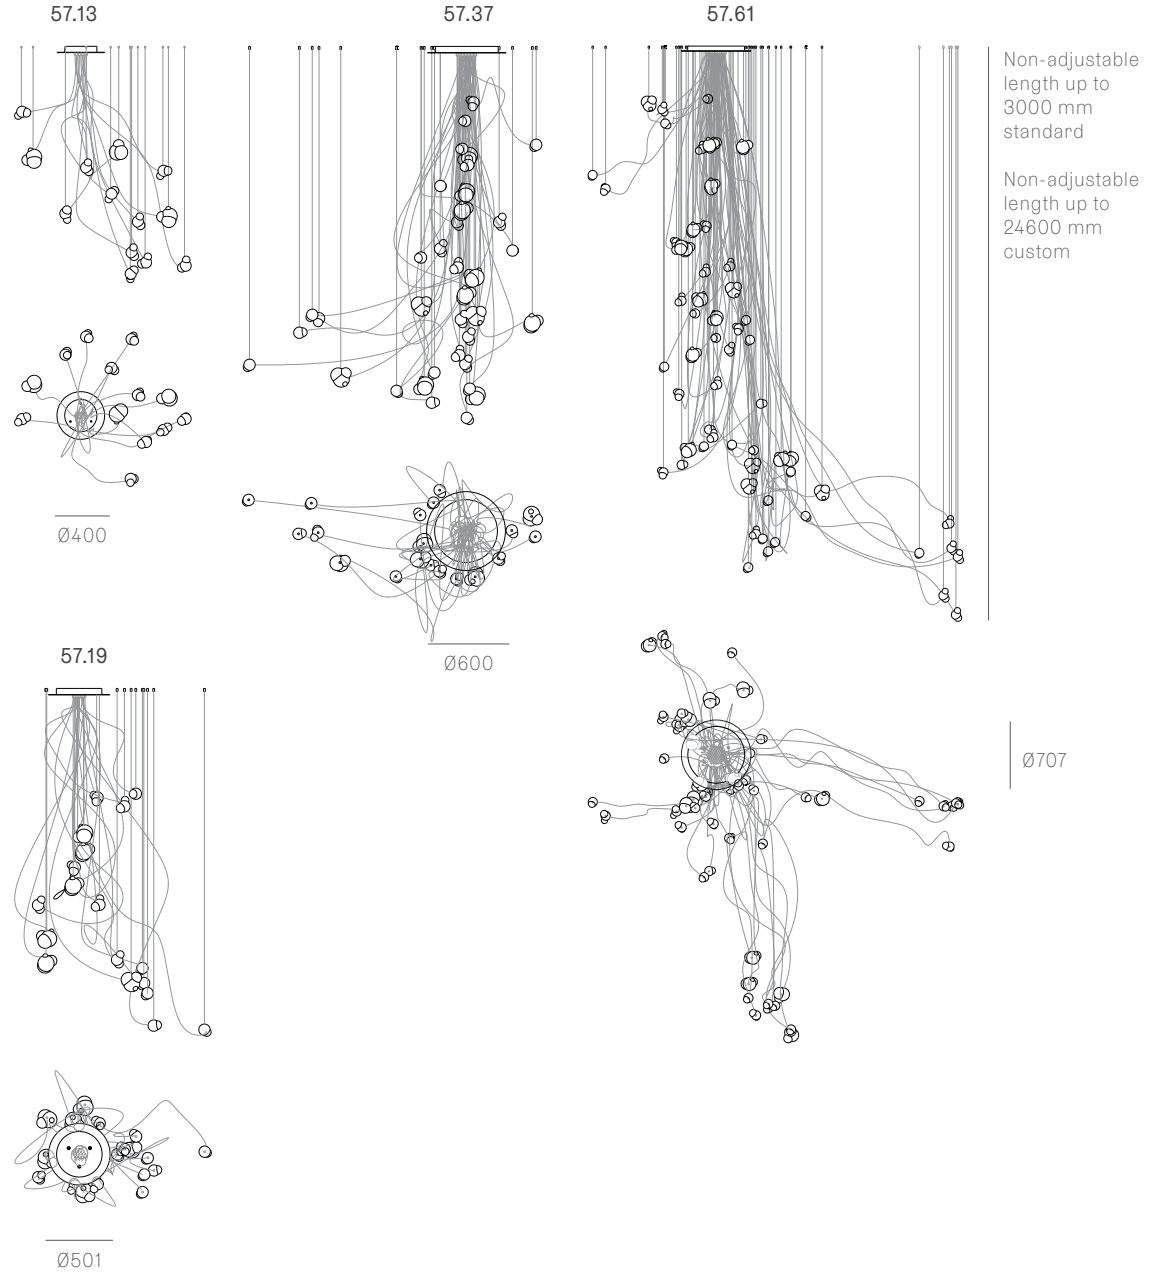

Lamping

1.5w LED
(additional 0.18w LED light source for light mirrored and white opaline pendant)

Material

Blown and dipped glass, cast borosilicate glass cap, electrical components

Patent

EU Patent # 002268581-0001 to 0006
US Patent # D796 732

Cluster

Adjustable length

Adjustable up to 3000 mm standard
Adjustable up to 30500 mm custom

Cluster

Non-adjustable length

Non-adjustable length up to 3000 mm standard
Non-adjustable length up to 30500 mm custom

Table Light

Adjustable length

Non-adjustable length

Suspended

Cable lengths: 3 m / 6 m / 15 m

57.3 suspended short

0.9m

57.3 suspended tall

57.6

1.8m

57.9

2.7m

57.12

3.7m

Floor

Column