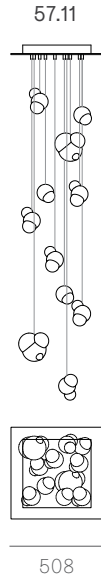

LOW VOLTAGE LUMINAIRE
E476186

±100-165 mm

Wall and Ceiling

Random

Adjustable length

Adjustable up to 3000 mm standard

Adjustable up to 30500 mm custom

57 Series — Random

Random
Non-adjustable
length

Non-adjustable
length up to
3000 mm
standard

Non-adjustable
length up to
30500 mm
custom

Non-adjustable
length up to
3000 mm
standard

Non-adjustable
length up to
30500 mm
custom

Cluster

Adjustable length

Adjustable up to 3000 mm standard
Adjustable up to 30500 mm custom

Cluster

Non-adjustable length

Non-adjustable length up to 3000 mm standard
Non-adjustable length up to 30500 mm custom

Table Light

Adjustable length

Non-adjustable length

Suspended

Cable lengths: 3 m / 6 m / 15 m

57.3 suspended short

0.9m

57.3 suspended tall