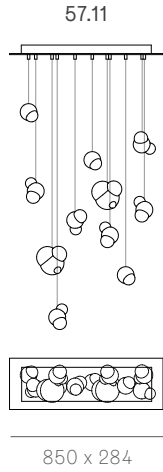

LOW VOLTAGE LUMINAIRE
E476186

±100-165 mm

Wall and Ceiling

Random

Adjustable length

Adjustable up to 3000 mm standard

Adjustable up to 30500 mm custom

57 Series — Random

Random
Non-adjustable
length

Non-adjustable
length up to
3000 mm
standard

Non-adjustable
length up to
30500 mm
custom

Non-adjustable
length up to
3000 mm
standard

Non-adjustable
length up to
30500 mm
custom

Cluster

Adjustable length

Adjustable up to 3000 mm standard
Adjustable up to 30500 mm custom

Cluster

Non-adjustable length

Non-adjustable length up to 3000 mm standard
Non-adjustable length up to 30500 mm custom

Table Light

Adjustable length

Non-adjustable length

Suspended

Cable lengths: 3 m / 6 m / 15 m

57.3 suspended short

0.9m

57.3 suspended tall