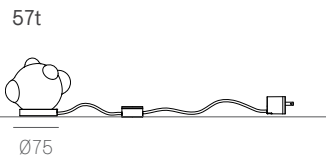

Random
Non-adjustable
length

Non-adjustable
length up to
3000 mm
standard

Non-adjustable
length up to
30500 mm
custom

Non-adjustable
length up to
3000 mm
standard

Non-adjustable
length up to
30500 mm
custom

Cluster

Adjustable length

Adjustable up to 3000 mm standard
Adjustable up to 30500 mm custom

Cluster

Non-adjustable length

Non-adjustable length up to 3000 mm standard
Non-adjustable length up to 30500 mm custom

Table Light

Adjustable length

Non-adjustable length

Suspended

Cable lengths: 3 m / 6 m / 15 m

57.3 suspended short

0.9m

57.3 suspended tall