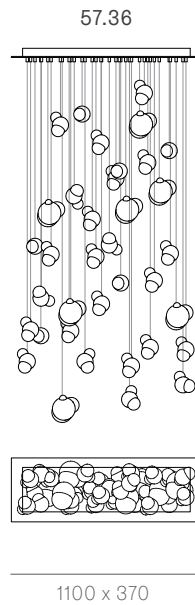

LOW VOLTAGE LUMINAIRE
E476186

±100-165 mm

Wall and Ceiling

Random

Adjustable length

Adjustable up to 3000 mm standard

Adjustable up to 30500 mm custom

57 Series — Random

Random
Non-adjustable
length

Non-adjustable
length up to
3000 mm
standard

Non-adjustable
length up to
30500 mm
custom

Non-adjustable
length up to
3000 mm
standard

Non-adjustable
length up to
30500 mm
custom

Table Light

Adjustable length

Non-adjustable length

Suspended

Cable lengths: 3 m / 6 m / 15 m

57.3 suspended short

0.9m

57.3 suspended tall

57.6

1.8m

57.9

2.7m

57.12

3.7m

Floor

Column