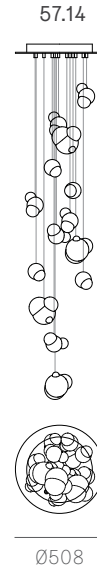

Lamping

1.5w LED
(additional 0.18w LED light source for light mirrored and white opaline pendant)

Material

Blown and dipped glass, cast borosilicate glass cap, electrical components

Patent

EU Patent # 002268581-0001 to 0006
US Patent # D796 732

LOW VOLTAGE LUMINAIRE
E476186

±100-165 mm

Wall and Ceiling

Random

Adjustable length

Adjustable up to 3000 mm standard

Adjustable up to 30500 mm custom

57 Series — Random

Random
Non-adjustable
length

Non-adjustable
length up to
3000 mm
standard

Non-adjustable
length up to
30500 mm
custom

Non-adjustable
length up to
3000 mm
standard

Non-adjustable
length up to
30500 mm
custom

Table Light

Adjustable length

Non-adjustable length

Suspended

Cable lengths: 3 m / 6 m / 15 m

57.3 suspended short

0.9m

57.3 suspended tall