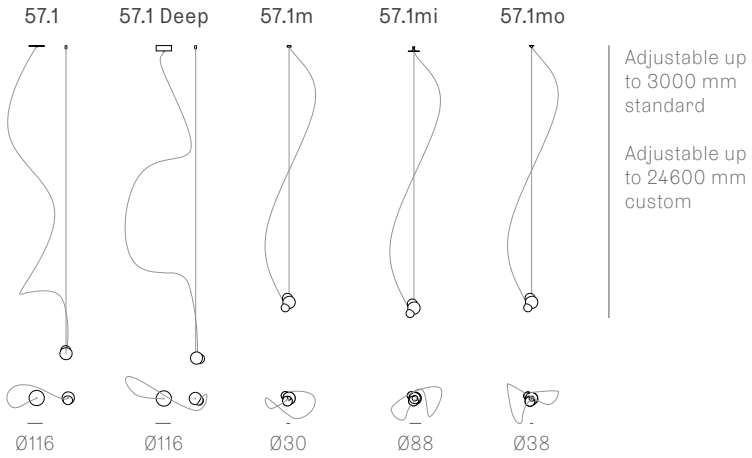

Random
Non-adjustable
length

Non-adjustable
length up to
3000 mm
standard

Non-adjustable
length up to
30500 mm
custom

Non-adjustable
length up to
3000 mm
standard

Non-adjustable
length up to
30500 mm
custom

Cluster

Adjustable length

Adjustable up to 3000 mm standard
Adjustable up to 30500 mm custom

Cluster

Non-adjustable length

Non-adjustable length up to 3000 mm standard
Non-adjustable length up to 30500 mm custom

Table Light

Adjustable length

Non-adjustable length

Suspended

Cable lengths: 3 m / 6 m / 15 m

57.3 suspended short

0.9m

57.3 suspended tall

1.8m

57.6 suspended

1.8m

Ceiling mounted

57.3 short

0.9m

57.3 tall

1.8m