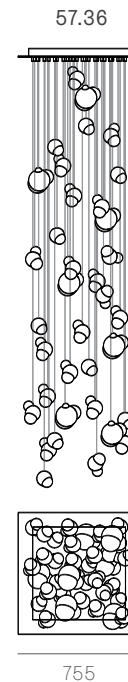

LOW VOLTAGE LUMINAIRE
E476186

±100-165 mm

Wall and Ceiling

Random

Adjustable length

Adjustable up to 3000 mm standard

Adjustable up to 30500 mm custom

57 Series — Random

Random
Non-adjustable
length

Non-adjustable
length up to
3000 mm
standard

Non-adjustable
length up to
30500 mm
custom

Non-adjustable
length up to
3000 mm
standard

Non-adjustable
length up to
30500 mm
custom

Cluster

Adjustable length

Adjustable up to 3000 mm standard
Adjustable up to 30500 mm custom

Cluster

Non-adjustable length

Non-adjustable length up to 3000 mm standard
Non-adjustable length up to 30500 mm custom

Table Light

Adjustable length

Non-adjustable length

Suspended

Cable lengths: 3 m / 6 m / 15 m

57.3 suspended short

0.9m

57.3 suspended tall