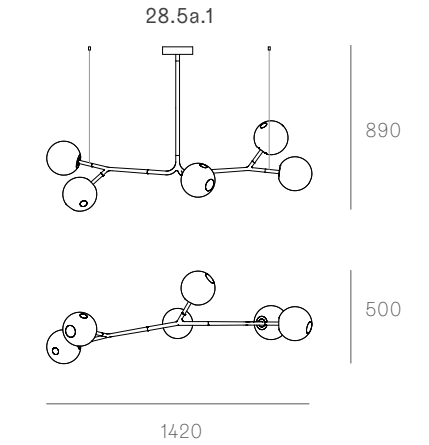

28.19c

28.37c

28.61c

Non-adjustable length up to 3000 mm standard

Non-adjustable length up to 9900 mm custom

28.5a.1 -
28.9a.1

canopy

Ø160mm

Note: Height dimensions shown with 500mm extender.
For additional extenders, please refer to Pendant Specification document.

All dimensions are in millimeters (mm) unless otherwise specified.

28.11a.1 -
28.33a.1

canopy

∅250

28.11a.1

1046

1838

2365

28.11a.2

965

2104

2547

28.33a.1

1573

2600

2700

*Shown with 750mm extender.

Note: Height dimensions shown with 500mm extender.
For additional extenders, please refer to Pendant Specification document.