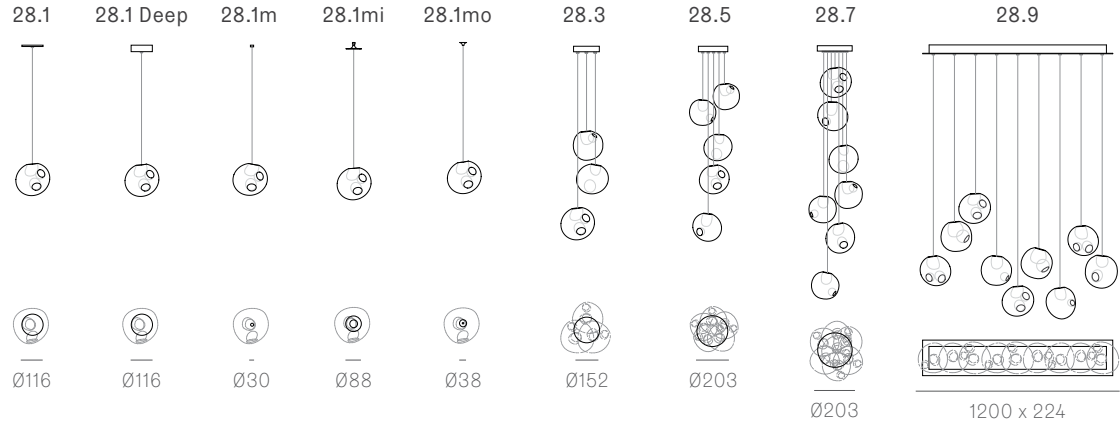

Wall and Ceiling

28s Brass

Random
Adjustable
length

Adjustable up to 3000 mm standard

Adjustable up to 30500 mm custom

Random

Non-adjustable
length

Non-adjustable length up to 3000 mm standard

Non-adjustable length up to 30500 mm custom

Cluster

Adjustable length

Cluster

Non-adjustable length

Table Light

Adjustable length

28.1

Ø38

28.3

Ø152

28.7

Ø203

Adjustable up to 3000 mm standard

Adjustable up to 30500 mm custom

Non-adjustable length

28.6

1.8m

28.9

2.7m

28.12

3.7m

Floor

Column