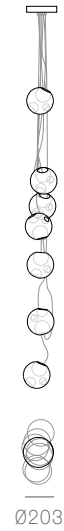

28 Series — Copper Suspension

Non-adjustable length

28.7c

Non-adjustable length up to 3000 mm standard

Non-adjustable length up to 9900 mm custom