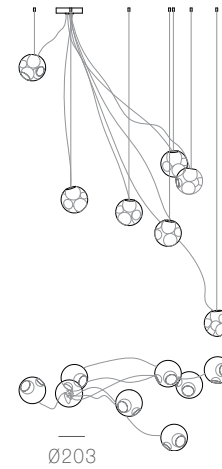

28.1c

28.1c Deep

28.1mc

28.3c

28.7c

Non-adjustable length up to 3000 mm standard

Non-adjustable length up to 9900 mm custom

28.13c