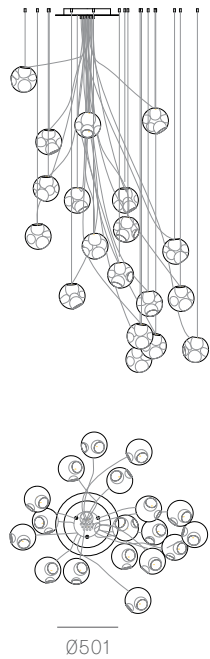

Non-adjustable length

Non-adjustable length up to 3000 mm standard

Non-adjustable length up to 9900 mm custom

28.19c

Non-adjustable length up to 3000 mm standard

Non-adjustable length up to 9900 mm custom