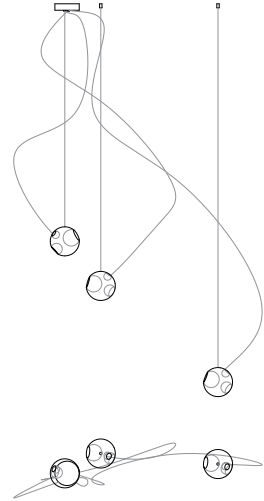

Ø116

28.1 Deep

Ø116

28.1m

Ø30

28.1mi

Ø88

28.1mo

Ø38

28.3

Ø152

28.7

Ø203

Adjustable up to 3000 mm standard

Adjustable up to 30500 mm custom

Non-adjustable length