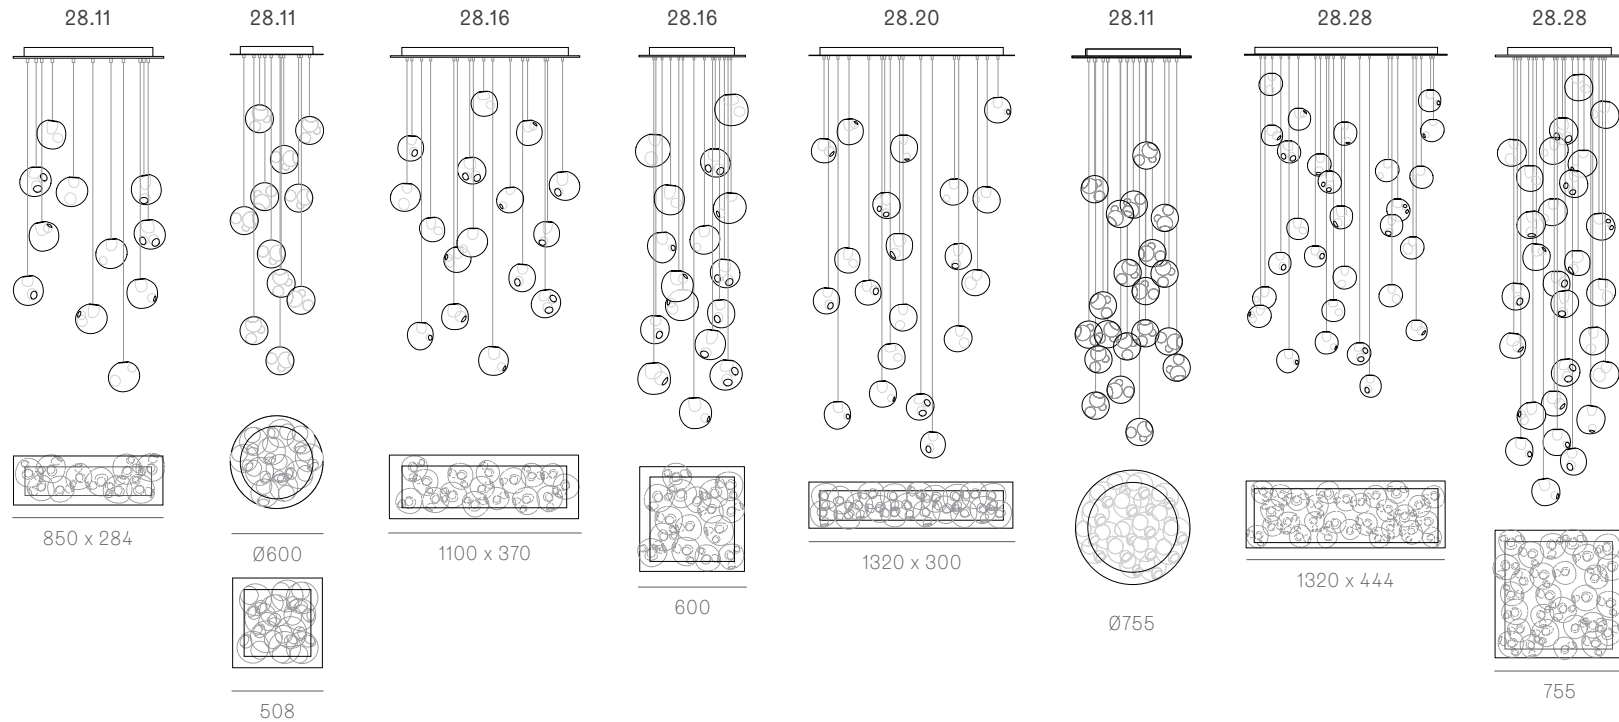

Wall and Ceiling

28s Brass

Random
Adjustable
length

Adjustable up to 3000 mm standard

Adjustable up to 30500 mm custom

Random

Non-adjustable
length

Non-adjustable length up to 3000 mm standard

Non-adjustable length up to 30500 mm custom

Cluster

Adjustable length

Cluster

Non-adjustable length

Table Light

Adjustable length

28.1

Ø116

28.1 Deep

Ø116

28.1m

Ø30

28.1mi

Ø88

28.1mo

Ø38

28.3

Ø152

28.7

Ø203

Adjustable up to 3000 mm standard

Adjustable up to 30500 mm custom

Non-adjustable length