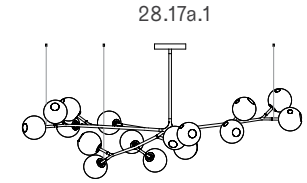

Note: Height dimensions shown with 500mm extender.
For additional extenders, please refer to Pendant Specification document.

All dimensions are in millimeters (mm) unless otherwise specified.

28.11a.1 -
28.33a.1

canopy

∅250

28.11a.1

1046

1838

2365

28.11a.2

965

1060

1720

28.13a.1

975

1220

1810

28.17a.1

1082

2104

2547

28.33a.1

1573

2600

2700

*Shown with 750mm extender.

Note: Height dimensions shown with 500mm extender.
For additional extenders, please refer to Pendant Specification document.