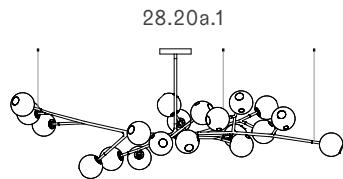

28.20a.1

985