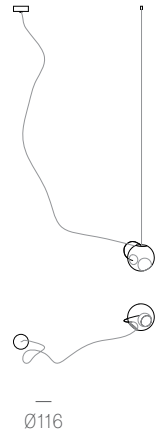

Ø38

28.3

Ø152

28.7

Ø203

Adjustable up to 3000 mm standard

Adjustable up to 30500 mm custom

Non-adjustable length

28.7c

28.13c

28.19c

28.37c

28.61c

Non-adjustable length up to 3000 mm standard

Non-adjustable length up to 9900 mm custom

Non-adjustable length

28.1c

28.1c Deep

28.1mc

28.3c

28.7c

Non-adjustable length up to 3000 mm standard

Non-adjustable length up to 9900 mm custom

28.13c

Note: Height dimensions shown with 500mm extender.
For additional extenders, please refer to Pendant Specification document.

All dimensions are in millimeters (mm) unless otherwise specified.

28.11a.1 -
28.33a.1