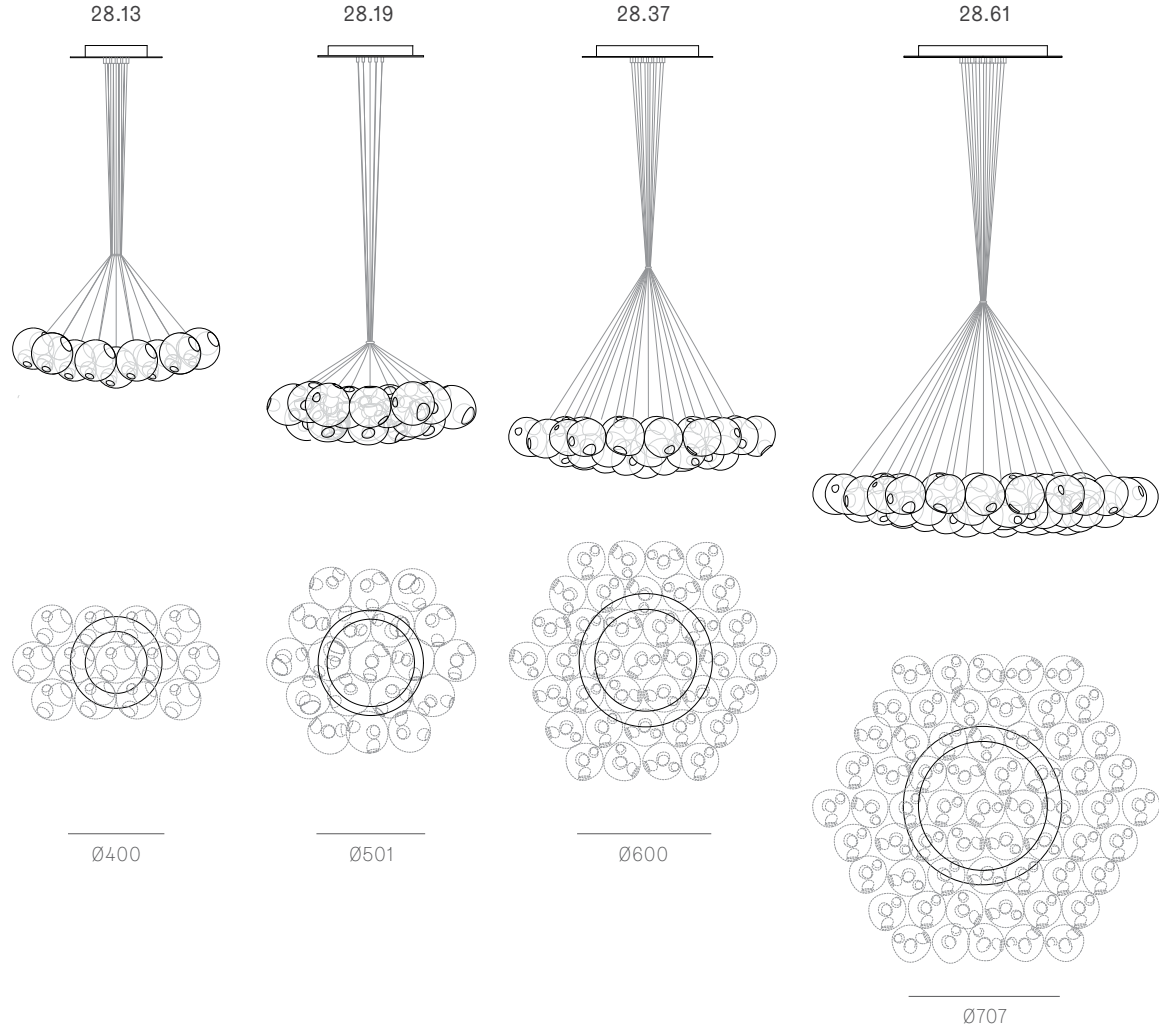

BOCCI

28

An innovative fabrication process that manipulates both the temperature and the direction of air flow into blown glass. The result is a slightly distorted sphere with an interior landscape of satellite shapes, including an opaque milk glass diffuser that houses either a low-voltage xenon or LED lamp.

Non-adjustable length up to 30500 mm custom

Cluster

Adjustable length

Cluster

Non-adjustable length

Table Light

Adjustable length

28.1

Ø116

28.1 Deep

Ø116

28.1m

Ø30

28.1mi

Ø88

28.1mo

Ø38

28.3

Ø152

28.7

Ø203

Adjustable up to 3000 mm standard

Adjustable up to 30500 mm custom

Non-adjustable length