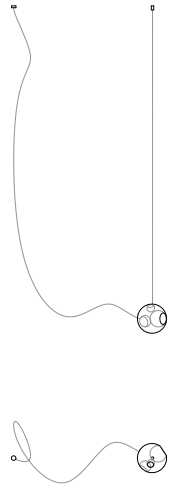

Adjustable length

28.1

Ø116

28.1 Deep

Ø116

28.1m

Ø30

28.1mi

Ø88

28.1mo

Ø38

28.3

Ø152

28.7

Ø203

Adjustable up to 3000 mm standard

Adjustable up to 30500 mm custom