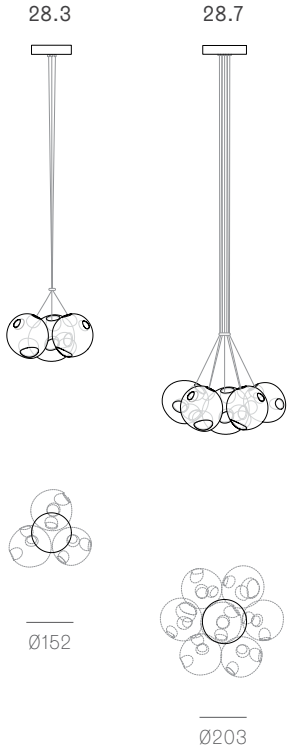

Wall and Ceiling

28s Brass

Random
Adjustable
length

Adjustable up to 3000 mm standard

Adjustable up to 30500 mm custom

Random

Non-adjustable
length

Non-adjustable length up to 3000 mm standard

Non-adjustable length up to 30500 mm custom

Cluster

Adjustable length

Cluster

Non-adjustable length

Table Light

Adjustable length

28.1

Ø38

28.3

Ø152

28.7

Ø203

Adjustable up to 3000 mm standard

Adjustable up to 30500 mm custom

Non-adjustable length

Note: Height dimensions shown with 500mm extender.
For additional extenders, please refer to Pendant Specification document.

All dimensions are in millimeters (mm) unless otherwise specified.

28.11a.1 -
28.33a.1