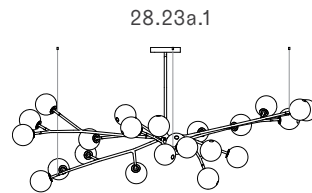

Note: Height dimensions shown with 500mm extender.
For additional extenders, please refer to Pendant Specification document.

All dimensions are in millimeters (mm) unless otherwise specified.

28.11a.1 -
28.33a.1

2034

1942

28.20a.1

985

1765

2565

28.23a.1

1142

2104

2547

28.33a.1

1573

2600

2700

*Shown with 750mm extender.

Note: Height dimensions shown with 500mm extender.
For additional extenders, please refer to Pendant Specification document.