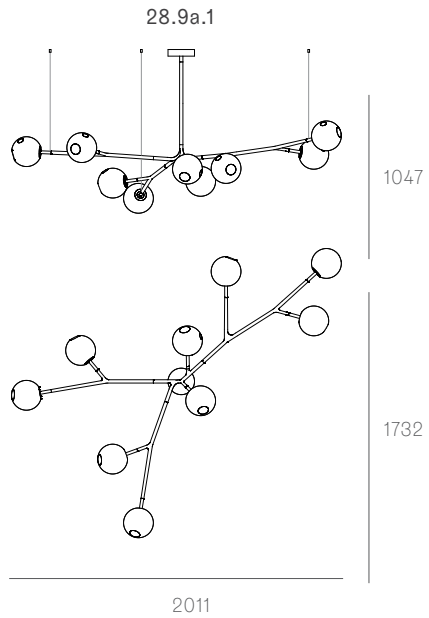

28.19c

28.37c

28.61c

Non-adjustable length up to 3000 mm standard

Non-adjustable length up to 9900 mm custom

28.5a.1 -
28.9a.1

canopy

Ø160mm

Note: Height dimensions shown with 500mm extender.
For additional extenders, please refer to Pendant Specification document.

All dimensions are in millimeters (mm) unless otherwise specified.

28.11a.1 -
28.33a.1

canopy

∅250

28.11a.1

1046

1838

2365

28.11a.2

965