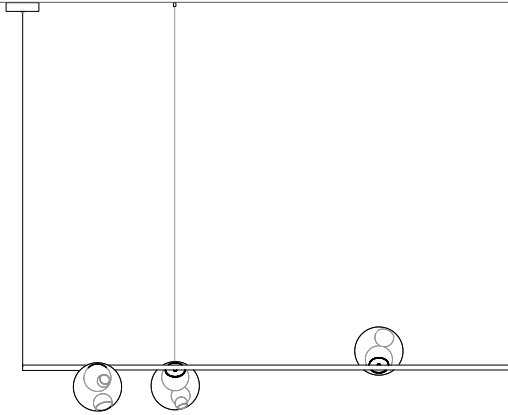

All dimensions are in millimeters (mm) unless otherwise specified.

Suspended

Cable lengths: 3 m / 6 m / 15 m

28.3 suspended

0.9m

28.3 suspended

1.8m

28.6 suspended

1.8m

28.6 suspended vertical

1.8m

Ceiling mounted

28.3 short

0.9m

28.3 tall

1.8m