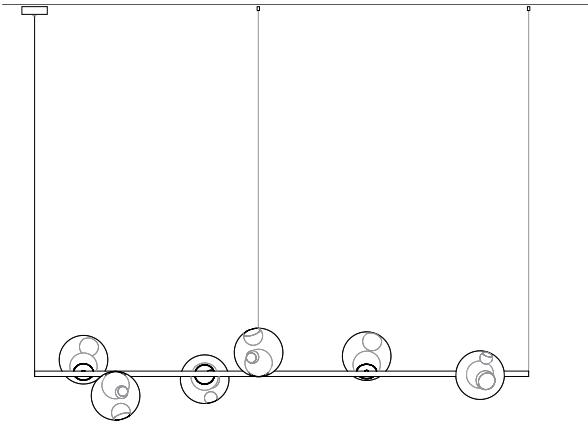

2104

2547

28.33a.1

1573

2600

2700

*Shown with 750mm extender.

Note: Height dimensions shown with 500mm extender.
For additional extenders, please refer to Pendant Specification document.

All dimensions are in millimeters (mm) unless otherwise specified.

Suspended

Cable lengths: 3 m / 6 m / 15 m

28.3 suspended

0.9m

28.3 suspended

1.8m

28.6 suspended

1.8m

28.6 suspended vertical

1.8m

Ceiling mounted

28.3 short

0.9m

28.3 tall

1.8m