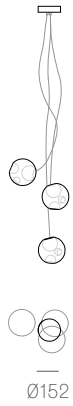

BOCCI

28

An innovative fabrication process that manipulates both the temperature and the direction of air flow into blown glass. The result is a slightly distorted sphere with an interior landscape of satellite shapes, including an opaque milk glass diffuser that houses either a low-voltage xenon or LED lamp.

Lamping

1.5w LED or 20w xenon

Material

Blown glass, electrical components

Patent

US Patent # D687,740
EU Patent # 001695834-001 to 004

LOW VOLTAGE LUMINAIRE
E476186

±Ø165 mm

Ø38

28.3

Ø152

28.7

Ø203

Adjustable up to 3000 mm standard

Adjustable up to 30500 mm custom

Non-adjustable length

Non-adjustable length up to 3000 mm standard

Non-adjustable length up to 30500 mm custom

28 Series — Copper Suspension

Non-adjustable length

28.1c

28.1c Deep

28.1mc

28.3c