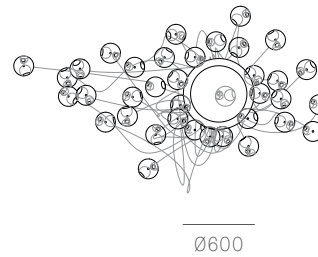

Ø38

28.3

Ø152

28.7

Ø203

Adjustable up to 3000 mm standard

Adjustable up to 30500 mm custom

Non-adjustable length

Non-adjustable length up to 3000 mm standard

Non-adjustable length up to 30500 mm custom

28 Series — Copper Suspension

Non-adjustable length

28.1c

28.1c Deep

28.1mc

28.3c