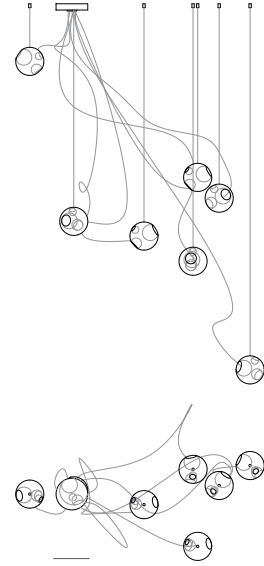

BOCCI

28

An innovative fabrication process that manipulates both the temperature and the direction of air flow into blown glass. The result is a slightly distorted sphere with an interior landscape of satellite shapes, including an opaque milk glass diffuser that houses either a low-voltage xenon or LED lamp.

Non-adjustable length up to 30500 mm custom

Cluster

Adjustable length

Cluster

Non-adjustable length

Table Light

Adjustable length

28.1

Ø116

28.1 Deep

Ø116

28.1m

Ø30

28.1mi

Ø88

28.1mo

Ø38

28.3

Ø152

28.7

Ø203

Adjustable up to 3000 mm standard

Adjustable up to 30500 mm custom

Non-adjustable length