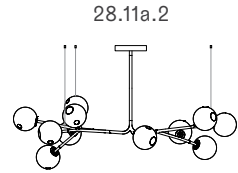

Note: Height dimensions shown with 500mm extender.
For additional extenders, please refer to Pendant Specification document.

All dimensions are in millimeters (mm) unless otherwise specified.

28.11a.1 -
28.33a.1

canopy

∅250

28.11a.1

1046

1838

2365

28.11a.2

965