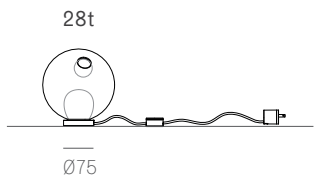

Wall and Ceiling

28s Brass

Random
Adjustable
length

Adjustable up to 3000 mm standard

Adjustable up to 30500 mm custom

Random

Non-adjustable
length

Non-adjustable length up to 3000 mm standard

Non-adjustable length up to 30500 mm custom

Cluster

Adjustable length

Cluster

Non-adjustable length

Table Light

Adjustable length

28.1

Ø38

28.3

Ø152

28.7

Ø203

Adjustable up to 3000 mm standard

Adjustable up to 30500 mm custom

Non-adjustable length

Note: Height dimensions shown with 500mm extender.
For additional extenders, please refer to Pendant Specification document.

All dimensions are in millimeters (mm) unless otherwise specified.

28.11a.1 -
28.33a.1