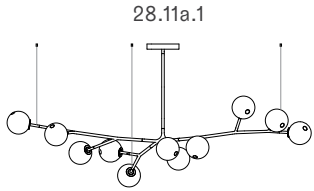

28.19c

28.37c

28.61c

Non-adjustable length up to 3000 mm standard

Non-adjustable length up to 9900 mm custom

28.5a.1 -
28.9a.1

canopy

Ø160mm

Note: Height dimensions shown with 500mm extender.
For additional extenders, please refer to Pendant Specification document.

All dimensions are in millimeters (mm) unless otherwise specified.

28.11a.1 -
28.33a.1

canopy

∅250

28.11a.1

1046

1838

2365

28.11a.2

965