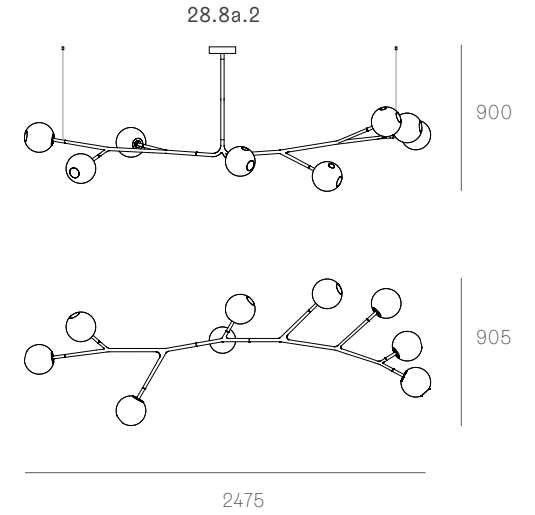

28.19c

28.37c

28.61c

Non-adjustable length up to 3000 mm standard

Non-adjustable length up to 9900 mm custom

28.5a.1 -
28.9a.1

canopy

Ø160mm

Note: Height dimensions shown with 500mm extender.
For additional extenders, please refer to Pendant Specification document.

All dimensions are in millimeters (mm) unless otherwise specified.

28.11a.1 -
28.33a.1