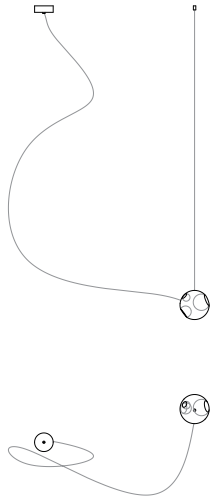

Wall and Ceiling

28s Brass

Random
Adjustable
length

Adjustable up to 3000 mm standard

Adjustable up to 30500 mm custom

Random

Non-adjustable
length

Non-adjustable length up to 3000 mm standard

Non-adjustable length up to 30500 mm custom

Cluster

Adjustable length

Cluster

Non-adjustable length

Table Light

Adjustable length

28.1

Ø116

28.1 Deep

Ø116

28.1m

Ø30

28.1mi

Ø88

28.1mo

Ø38

28.3

Ø152

28.7

Ø203

Adjustable up to 3000 mm standard

Adjustable up to 30500 mm custom

Non-adjustable length