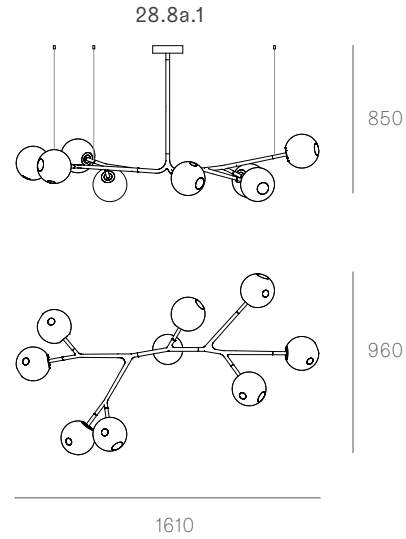

28.19c

28.37c

28.61c

Non-adjustable length up to 3000 mm standard

Non-adjustable length up to 9900 mm custom

28.5a.1 -
28.9a.1

canopy

Ø160mm

Note: Height dimensions shown with 500mm extender.
For additional extenders, please refer to Pendant Specification document.

All dimensions are in millimeters (mm) unless otherwise specified.

28.11a.1 -
28.33a.1

canopy

∅250

28.11a.1

1046

1838

2365

28.11a.2

965