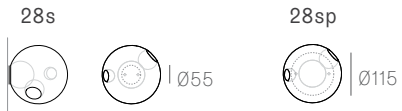

Wall and Ceiling

28s Brass

Random
Adjustable
length

Adjustable up to 3000 mm standard

Adjustable up to 30500 mm custom

Random

Non-adjustable
length

Non-adjustable length up to 3000 mm standard

Non-adjustable length up to 30500 mm custom

Cluster

Adjustable length

Cluster

Non-adjustable length

Table Light

Adjustable length

28.1

Ø38

28.3

Ø152

28.7

Ø203

Adjustable up to 3000 mm standard

Adjustable up to 30500 mm custom

Non-adjustable length

Note: Height dimensions shown with 500mm extender.
For additional extenders, please refer to Pendant Specification document.

All dimensions are in millimeters (mm) unless otherwise specified.

28.11a.1 -
28.33a.1