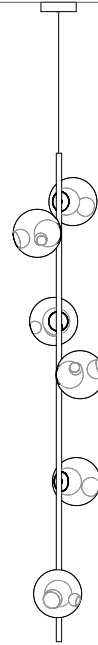

Suspended

Cable lengths: 3 m / 6 m / 15 m

28.3 suspended

0.9m

28.3 suspended

1.8m

1.8m

28.6 suspended vertical

1.8m

Ceiling mounted

28.3 short

0.9m

28.3 tall

1.8m

28.6

1.8m

28.9

2.7m

28.12

3.7m