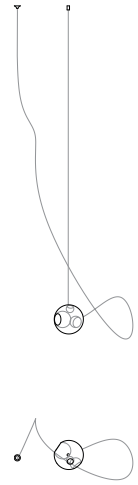

Lamping

1.5w LED or 20w xenon

Material

Blown glass, electrical components

Patent

US Patent # D687,740
EU Patent # 001695834-001 to 004

LOW VOLTAGE LUMINAIRE
E476186

±Ø165 mm

Ø116

28.1 Deep

Ø116

28.1m

Ø30

28.1mi

Ø88

28.1mo

Ø38

28.3

Ø152

28.7

Ø203

Adjustable up to 3000 mm standard

Adjustable up to 30500 mm custom

Non-adjustable length

Note: Height dimensions shown with 500mm extender.
For additional extenders, please refer to Pendant Specification document.

All dimensions are in millimeters (mm) unless otherwise specified.

28.11a.1 -
28.33a.1