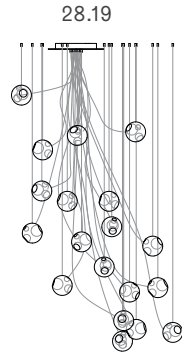

Ø38

28.3

Ø152

28.7

Ø203

Adjustable up to 3000 mm standard

Adjustable up to 30500 mm custom

Non-adjustable length