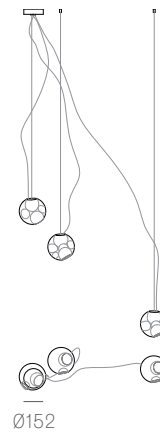

28.7c

28.13c

28.19c

28.37c

28.61c

Non-adjustable length up to 3000 mm standard

Non-adjustable length up to 9900 mm custom

Non-adjustable length

28.1c

28.1c Deep

28.1mc

28.3c

28.7c

Non-adjustable length up to 3000 mm standard

Non-adjustable length up to 9900 mm custom

28.13c

28.19c

28.37c

28.61c

Non-adjustable length up to 3000 mm standard

Non-adjustable length up to 9900 mm custom

28.5a.1 -
28.9a.1

canopy

Ø160mm

Note: Height dimensions shown with 500mm extender.
For additional extenders, please refer to Pendant Specification document.

All dimensions are in millimeters (mm) unless otherwise specified.

28.11a.1 -
28.33a.1