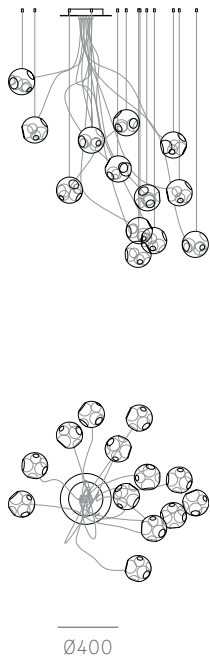

BOCCI

28

An innovative fabrication process that manipulates both the temperature and the direction of air flow into blown glass. The result is a slightly distorted sphere with an interior landscape of satellite shapes, including an opaque milk glass diffuser that houses either a low-voltage xenon or LED lamp.

28.1c

28.1c Deep

28.1mc

28.3c

28.7c

Non-adjustable length up to 3000 mm standard

Non-adjustable length up to 9900 mm custom

28.13c

Note: Height dimensions shown with 500mm extender.
For additional extenders, please refer to Pendant Specification document.

All dimensions are in millimeters (mm) unless otherwise specified.

28.11a.1 -
28.33a.1