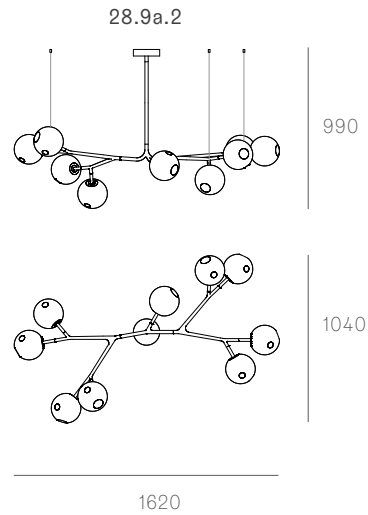

28.19c

28.37c

28.61c

Non-adjustable length up to 3000 mm standard

Non-adjustable length up to 9900 mm custom

28.5a.1 -
28.9a.1

canopy

Ø160mm

Note: Height dimensions shown with 500mm extender.
For additional extenders, please refer to Pendant Specification document.

All dimensions are in millimeters (mm) unless otherwise specified.

28.11a.1 -
28.33a.1

canopy

∅250

28.11a.1

1046

1838

2365

28.11a.2

965