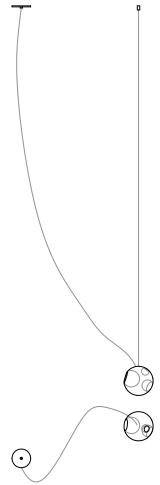

BOCCI

28

An innovative fabrication process that manipulates both the temperature and the direction of air flow into blown glass. The result is a slightly distorted sphere with an interior landscape of satellite shapes, including an opaque milk glass diffuser that houses either a low-voltage xenon or LED lamp.

Lamping

1.5w LED or 20w xenon

Material

Blown glass, electrical components

Patent

US Patent # D687,740
EU Patent # 001695834-001 to 004

LOW VOLTAGE LUMINAIRE
E476186

±Ø165 mm

Wall and Ceiling

28s Brass

Random
Adjustable
length

Adjustable up to 3000 mm standard

Adjustable up to 30500 mm custom

Random

Non-adjustable
length

Non-adjustable length up to 3000 mm standard

Non-adjustable length up to 30500 mm custom

Cluster

Adjustable length

Cluster

Non-adjustable length

Table Light

Adjustable length

28.1