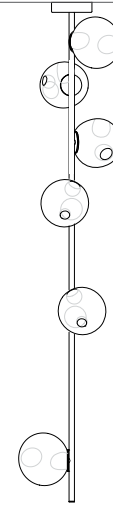

Note: Height dimensions shown with 500mm extender.
For additional extenders, please refer to Pendant Specification document.

All dimensions are in millimeters (mm) unless otherwise specified.

28.11a.1 -
28.33a.1

All dimensions are in millimeters (mm) unless otherwise specified.

Suspended

Cable lengths: 3 m / 6 m / 15 m

28.3 suspended

0.9m

28.3 suspended

1.8m

28.6 suspended

1.8m

28.6 suspended vertical

1.8m

Ceiling mounted

28.3 short

0.9m

28.3 tall

1.8m

28.6

1.8m

28.9

2.7m

28.12

3.7m

Floor

Column