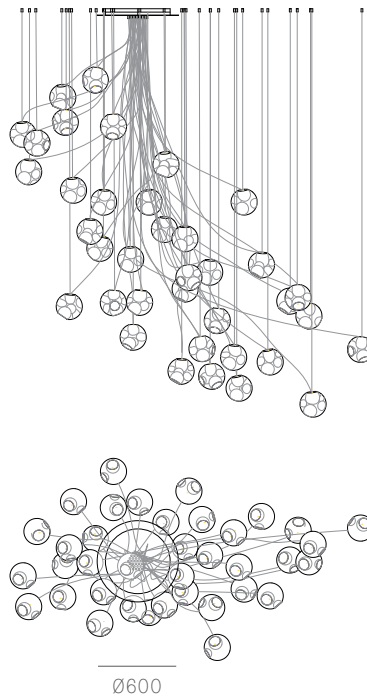

Non-adjustable length

Non-adjustable length up to 3000 mm standard

Non-adjustable length up to 9900 mm custom

28.37c

Non-adjustable length up to 3000 mm standard

Non-adjustable length up to 9900 mm custom