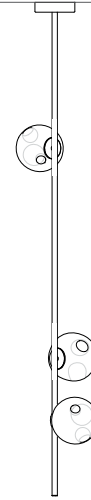

BOCCI

28

An innovative fabrication process that manipulates both the temperature and the direction of air flow into blown glass. The result is a slightly distorted sphere with an interior landscape of satellite shapes, including an opaque milk glass diffuser that houses either a low-voltage xenon or LED lamp.

Note: Height dimensions shown with 500mm extender.
For additional extenders, please refer to Pendant Specification document.

All dimensions are in millimeters (mm) unless otherwise specified.

28.11a.1 -
28.33a.1

canopy

∅250

28.11a.1

1046

1838

2365

28.11a.2

965

28.6

1.8m

28.9

2.7m

28.12

3.7m

Floor

Column