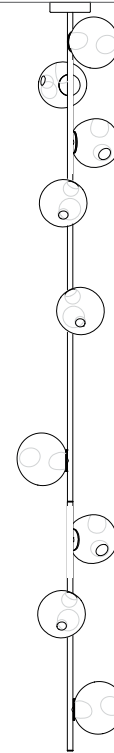

Suspended

Cable lengths: 3 m / 6 m / 15 m

28.3 suspended

0.9m

28.3 suspended

1.8m

1.8m

28.6 suspended vertical

1.8m

Ceiling mounted

28.3 short

0.9m

28.3 tall

1.8m

28.6

1.8m

28.9

2.7m

28.12

3.7m