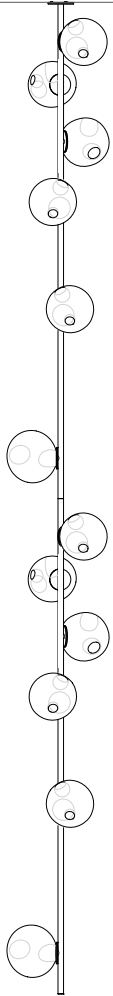

Ø116

28.1 Deep

Ø116

28.1m

Ø30

28.1mi

Ø88

28.1mo

canopy

∅250

28.11a.1

1046

1838

2365

28.11a.2

965

2104

2547

28.33a.1

1573

2600

2700

*Shown with 750mm extender.

Note: Height dimensions shown with 500mm extender.
For additional extenders, please refer to Pendant Specification document.

28.6

1.8m

28.9

2.7m

28.12

3.7m

Floor

Column