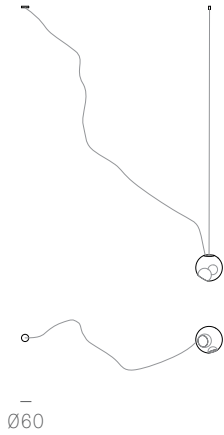

Non-adjustable length

28.1mc

Non-adjustable length up to 3000 mm standard

Non-adjustable length up to 9900 mm custom

Non-adjustable length up to 3000 mm standard

Non-adjustable length up to 9900 mm custom