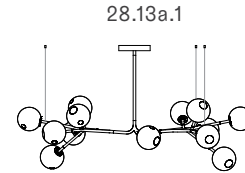

28.13a.1

975