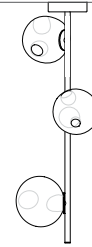

2104

2547

28.33a.1

1573

2600

2700

*Shown with 750mm extender.

Note: Height dimensions shown with 500mm extender.
For additional extenders, please refer to Pendant Specification document.

All dimensions are in millimeters (mm) unless otherwise specified.

Suspended

Cable lengths: 3 m / 6 m / 15 m

28.3 suspended

0.9m

28.3 suspended

1.8m

28.6 suspended

1.8m

28.6 suspended vertical

1.8m

Ceiling mounted

28.3 short

0.9m

28.3 tall

1.8m

28.6

1.8m

28.9

2.7m

28.12

3.7m

Floor

Column