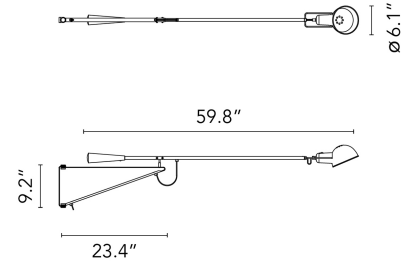

FLOS

265 Small, Black - Specification Sheet by Paolo Rizzatto, 2022

Mounting	Wall
Lamp (Bulb) Description	1 x 9W LED A19 2700K E26 120V DIMMABLE (Not Included)
Environment	Indoor - Dry Location
Finish	Black

Electrical

IP Rating	IP20
-----------	------

Physical

Cord Length (inches)	79.92" - Black
Construction Material	Steel
Weight	11. lbs

● AU032030 Black

Dimensional Image

Certifications

Lamping (Bulb)