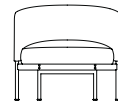

Collar

Collar Chair with Wood Base
COL001

W 75cm D 70cm H 72cm
W 29½" D 27½" H 28½"

Seat height : 43cm / 17"

Collar Chair with Metal Base
COL001

W 75cm D 70cm H 72cm
W 29½" D 27½" H 28½"

Seat height : 43cm / 17"

The crisp perimeter of the backrest wraps you in plush comfort. A generous seat rests within the nook of the back, perched on the supportive linear structure. Multiple foam densities work in tandem, embracing the sitter in the fine upholstery.