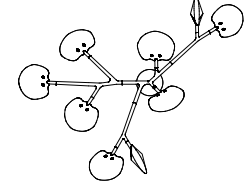

1700
(67")

2035 (80")

16.9a.2

935
(36.8")

1025
(40.4")

1575 (62")

16.9a.3

910
(35.8")

1150
(45.3")

1365 (53.7")

Note: Dimension shown with
500mm (19.7") extender.

16.6a.1 and 16.6a.2 shown
with no extender.

Designed by Omer Arbel, 2015
www.bocci.com

BOCCI

© 2020, Bocci Design and Manufacturing Inc.
Any inquiries should be directed to: info@bocci.com