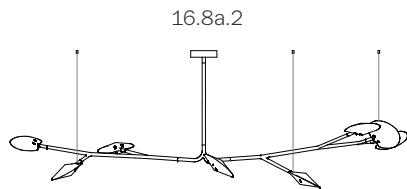

Extender Lengths

150mm (5.9")
250mm (9.8")
500mm (19.7")
1200mm (47.2")
750mm (29.5") attached with
2 pendants (16.33a.1 only)

Patent

US patent # D754,911
EU patent #002672774 - 0001 to 0012

BOCCI

16

armature

16.5a.1 -
16.9a.1
canopy

Ø160mm
(6.3")

16.5a.1

845
(33.3")

475
(18.7")

1375 (54.1")

16.6a.1

800
(31.5")

525
(20.7")

1035 (40.7")

16.6a.2

1385
(54.5")

410
(16.1")

750 (29.5")

16.8a.1

780
(30.7")

945
(37.2")

1570 (61.8")

16.8a.2

840
(33.1")

900
(35.4")

2430 (95.7")

16.9a.1

1071
(40")