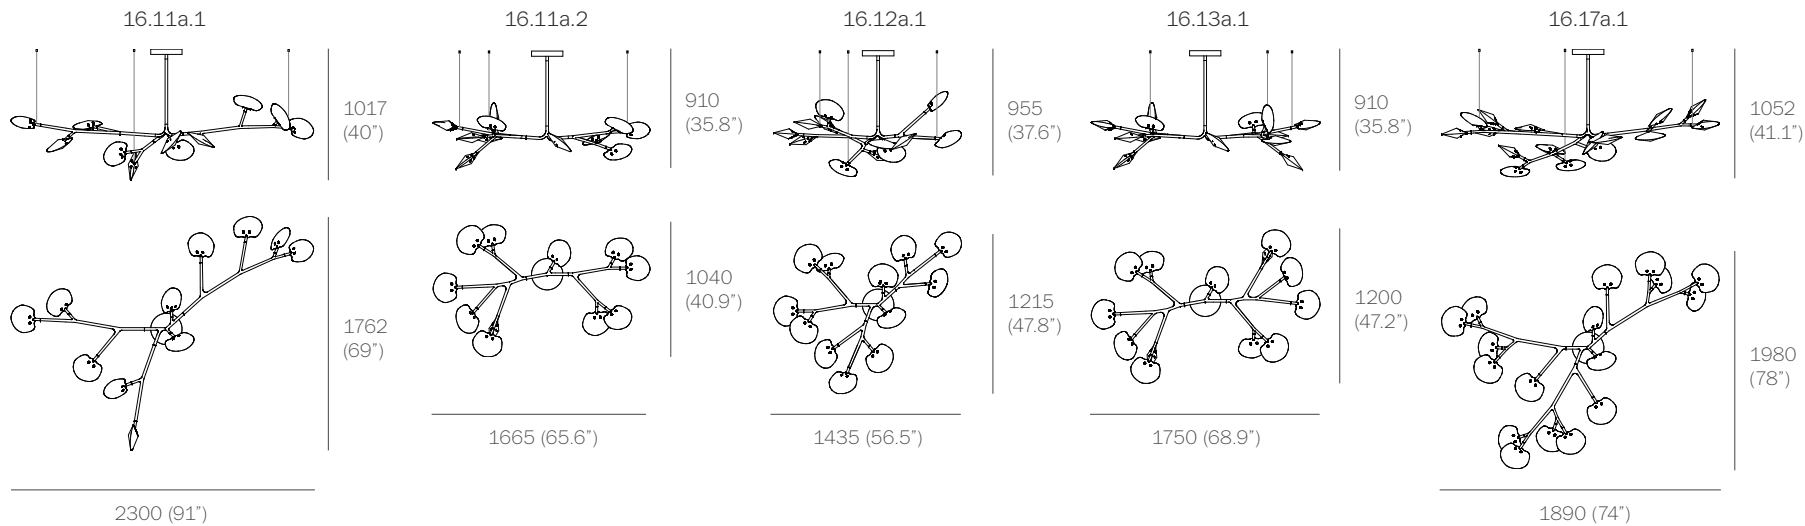

Extender Lengths

150mm (5.9")
250mm (9.8")
500mm (19.7")
1200mm (47.2")
750mm (29.5") attached with
2 pendants (16.33a.1 only)

Patent

US patent # D754,911
EU patent #002672774 - 0001 to 0012

BOCCI

16

armature

1700
(67")

2035 (80")

16.9a.2

935
(36.8")

1025
(40.4")

1575 (62")

16.9a.3

910
(35.8")

1150
(45.3")

1365 (53.7")

Note: Dimension shown with
500mm (19.7") extender.

16.6a.1 and 16.6a.2 shown
with no extender.

Designed by Omer Arbel, 2015
www.bocci.com

BOCCI

© 2020, Bocci Design and Manufacturing Inc.
Any inquiries should be directed to: info@bocci.com

16

armature

16.11a.1 -
16.33a.1
canopy

Ø250mm
(9.8")

Note: Dimension shown with
500mm (19.7") extender.

16.33a.1 shown with
750mm (29.5") extender.

Designed by Omer Arbel, 2015
www.bocci.com

BOCCI