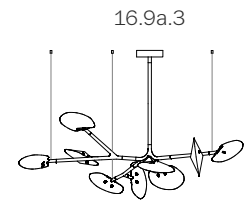

945
(37.2")

1570 (61.8")

16.8a.2

840
(33.1")

900
(35.4")

2430 (95.7")

16.9a.1

1071
(40")

1700
(67")

2035 (80")

16.9a.2

935
(36.8")

1025
(40.4")

1575 (62")

16.9a.3

910
(35.8")

1150
(45.3")

1365 (53.7")

Note: Dimension shown with
500mm (19.7") extender.

16.6a.1 and 16.6a.2 shown
with no extender.

Designed by Omer Arbel, 2015
www.bocci.com

BOCCI

© 2020, Bocci Design and Manufacturing Inc.
Any inquiries should be directed to: info@bocci.com

16

armature

16.11a.1 -
16.33a.1
canopy

Ø250mm
(9.8")

Note: Dimension shown with
500mm (19.7") extender.

16.33a.1 shown with
750mm (29.5") extender.

Designed by Omer Arbel, 2015
www.bocci.com

BOCCI