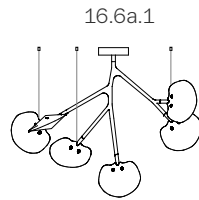

Extender Lengths

150mm (5.9")
250mm (9.8")
500mm (19.7")
1200mm (47.2")
750mm (29.5") attached with
2 pendants (16.33a.1 only)

Patent

US patent # D754,911
EU patent #002672774 - 0001 to 0012

BOCCI

16

armature

16.5a.1 -
16.9a.1
canopy

Ø160mm
(6.3")

16.5a.1

845
(33.3")

475
(18.7")

1375 (54.1")

16.6a.1

800
(31.5")

525
(20.7")

1035 (40.7")

16.6a.2

1385
(54.5")

410
(16.1")

750 (29.5")

16.8a.1

780
(30.7")

1150
(45.3")

1365 (53.7")

Note: Dimension shown with
500mm (19.7") extender.

16.6a.1 and 16.6a.2 shown
with no extender.

Designed by Omer Arbel, 2015
www.bocci.com

BOCCI

© 2020, Bocci Design and Manufacturing Inc.
Any inquiries should be directed to: info@bocci.com