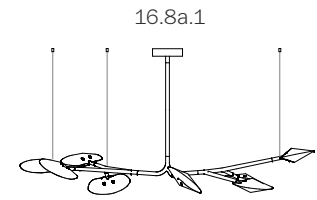

Extender Lengths

150mm (5.9")
250mm (9.8")
500mm (19.7")
1200mm (47.2")
750mm (29.5") attached with
2 pendants (16.33a.1 only)

Patent

US patent # D754,911
EU patent #002672774 - 0001 to 0012

BOCCI

16

armature

16.5a.1 -
16.9a.1
canopy

Ø160mm
(6.3")

16.5a.1

845
(33.3")

475
(18.7")

1375 (54.1")

16.6a.1

800
(31.5")

525
(20.7")

1035 (40.7")

16.6a.2

1385
(54.5")

410
(16.1")

750 (29.5")

16.8a.1

780
(30.7")

945
(37.2")

1570 (61.8")

16.8a.2

840
(33.1")

900
(35.4")

2430 (95.7")

16.9a.1

1071
(40")