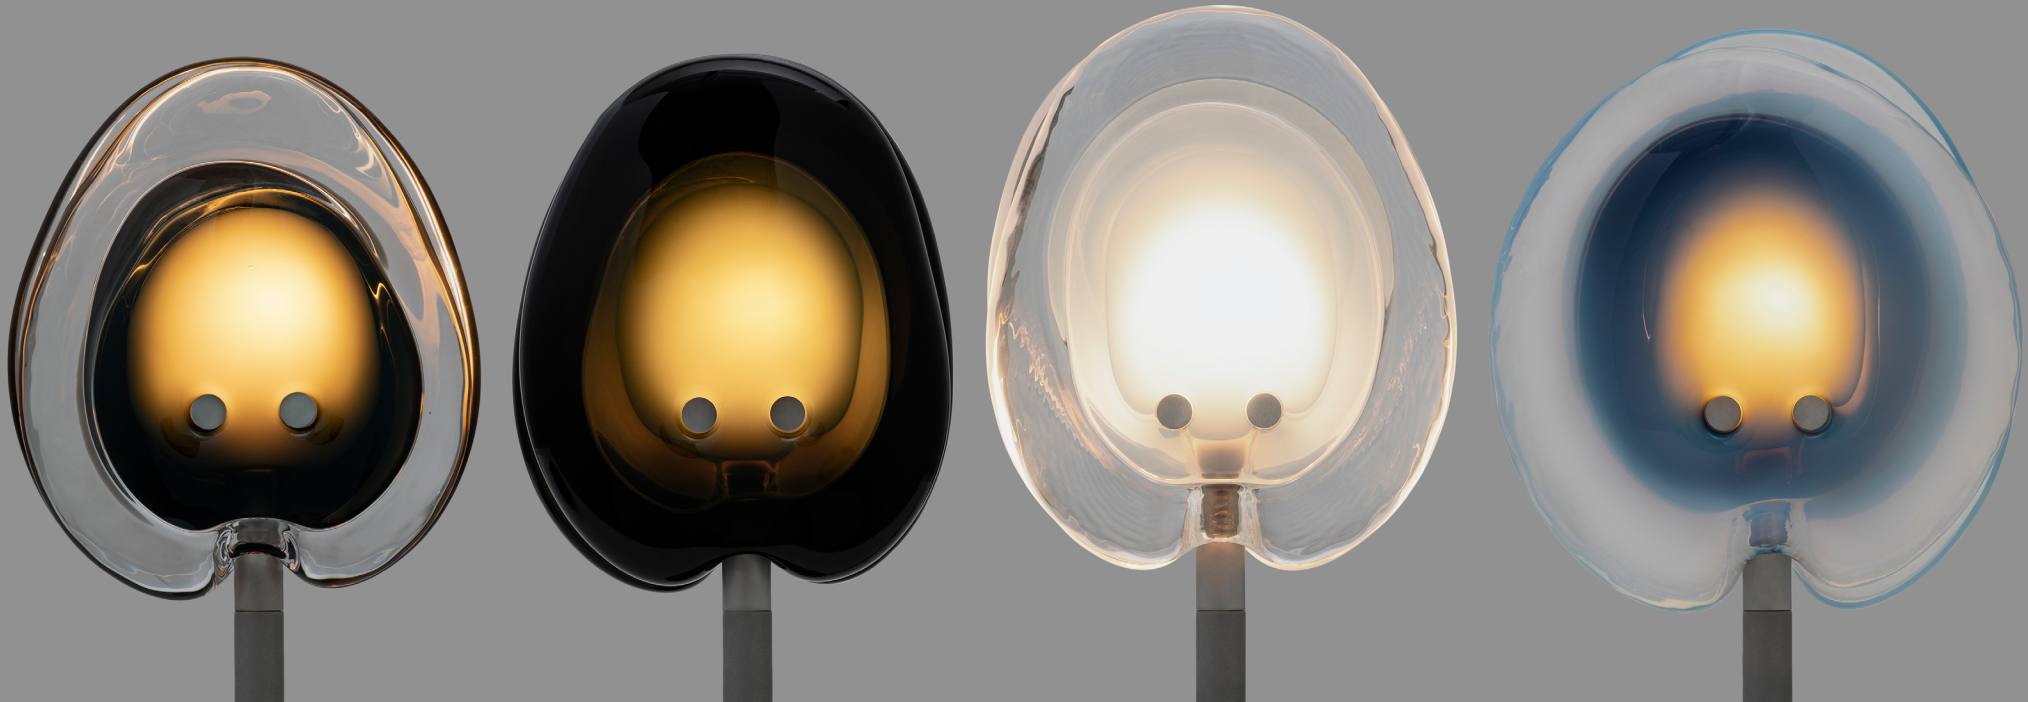

16

colour options

Grey 1

Grey 2

White 1

White 2