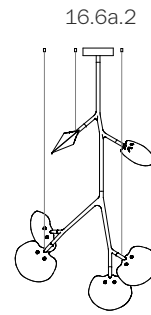

Extender Lengths

150mm (5.9")
250mm (9.8")
500mm (19.7")
1200mm (47.2")
750mm (29.5") attached with
2 pendants (16.33a.1 only)

Patent

US patent # D754,911
EU patent #002672774 - 0001 to 0012

BOCCI

16

armature

16.5a.1 -
16.9a.1
canopy

Ø160mm
(6.3")

16.5a.1

845
(33.3")

475
(18.7")

1375 (54.1")

16.6a.1

800
(31.5")

525
(20.7")

1035 (40.7")

16.6a.2

1385
(54.5")

410
(16.1")

750 (29.5")

16.8a.1

780
(30.7")

1150
(45.3")

1365 (53.7")

Note: Dimension shown with
500mm (19.7") extender.

16.6a.1 and 16.6a.2 shown
with no extender.

Designed by Omer Arbel, 2015
www.bocci.com

BOCCI

© 2020, Bocci Design and Manufacturing Inc.
Any inquiries should be directed to: info@bocci.com