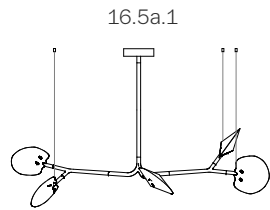

Extender Lengths

150mm (5.9")
250mm (9.8")
500mm (19.7")
1200mm (47.2")
750mm (29.5") attached with
2 pendants (16.33a.1 only)

Patent

US patent # D754,911
EU patent #002672774 - 0001 to 0012

BOCCI

16

armature

16.5a.1 -
16.9a.1
canopy

Ø160mm
(6.3")

16.5a.1

845
(33.3")

475
(18.7")

1375 (54.1")

16.6a.1

800
(31.5")

1150
(45.3")

1365 (53.7")

Note: Dimension shown with
500mm (19.7") extender.

16.6a.1 and 16.6a.2 shown
with no extender.

Designed by Omer Arbel, 2015
www.bocci.com

BOCCI

© 2020, Bocci Design and Manufacturing Inc.
Any inquiries should be directed to: info@bocci.com

16

armature

16.11a.1 -
16.33a.1
canopy

Ø250mm
(9.8")

Note: Dimension shown with
500mm (19.7") extender.

16.33a.1 shown with
750mm (29.5") extender.

Designed by Omer Arbel, 2015
www.bocci.com

BOCCI