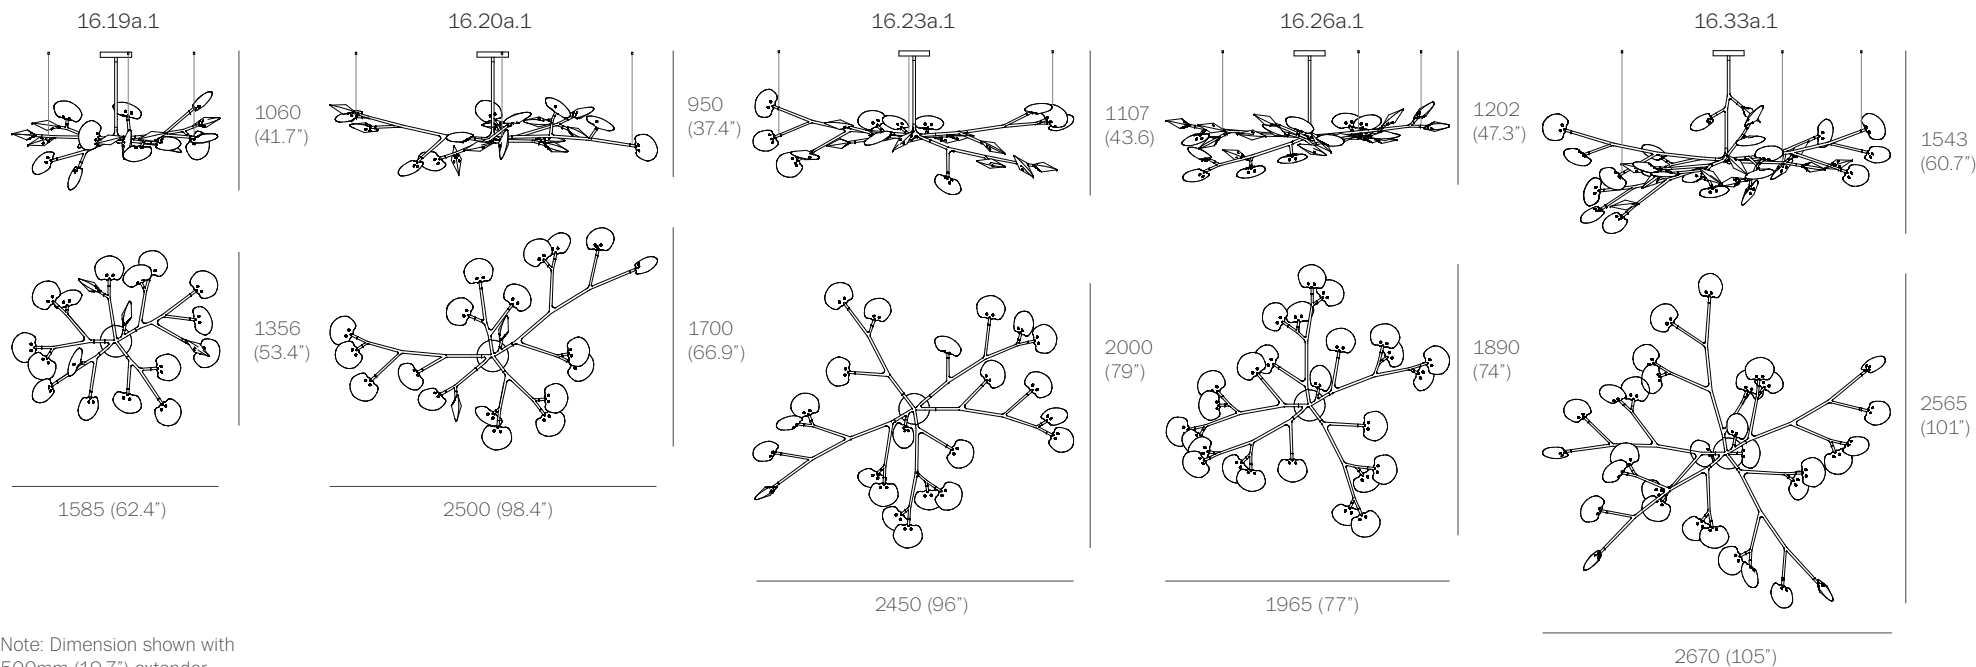

1150
(45.3")

1365 (53.7")

Note: Dimension shown with
500mm (19.7") extender.

16.6a.1 and 16.6a.2 shown
with no extender.

Designed by Omer Arbel, 2015
www.bocci.com

BOCCI

© 2020, Bocci Design and Manufacturing Inc.
Any inquiries should be directed to: info@bocci.com

16

armature

16.11a.1 -
16.33a.1
canopy

Ø250mm
(9.8")

Note: Dimension shown with
500mm (19.7") extender.

16.33a.1 shown with
750mm (29.5") extender.

Designed by Omer Arbel, 2015
www.bocci.com

BOCCI