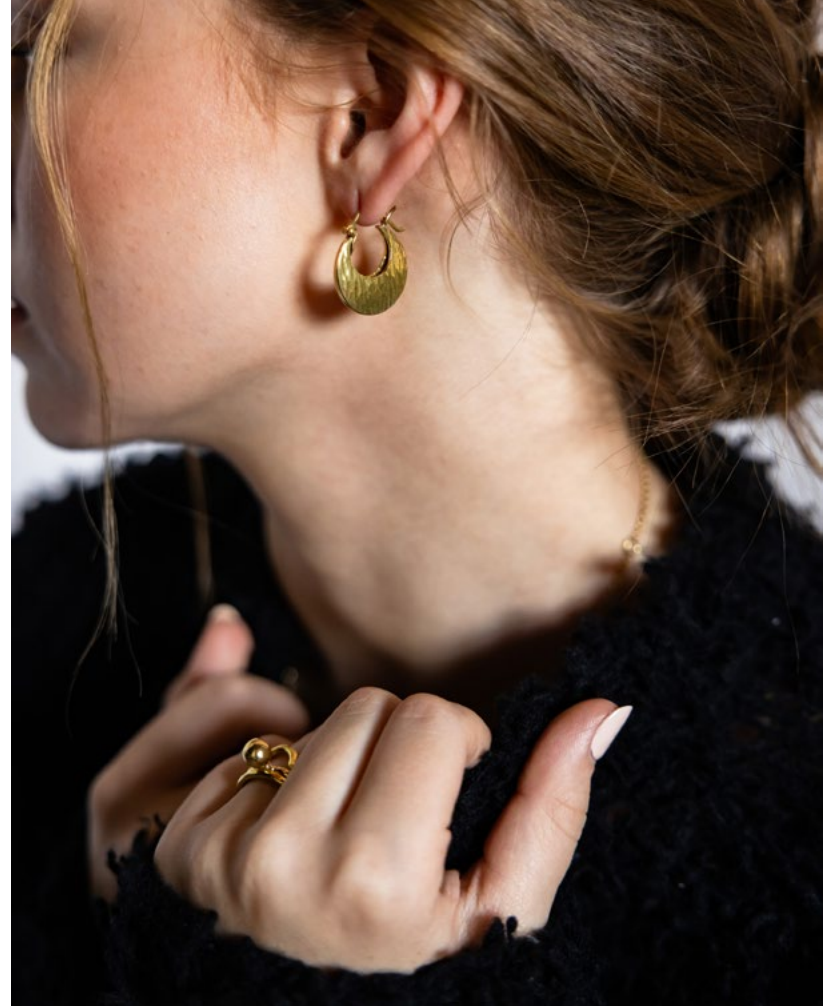

la lumière

1. AT LEFT:
   #YMH-B Mini Yala Hoops
   #RPN-B Ray Pendant Necklace
2. ABOVE:
   #YMH-B Mini Yala Hoops
   #SHDR-B Droplet Stacking Ring
   #SHAR-B Arch Stacking Ring

Shown in Brass. Also Available in Sterling Silver.