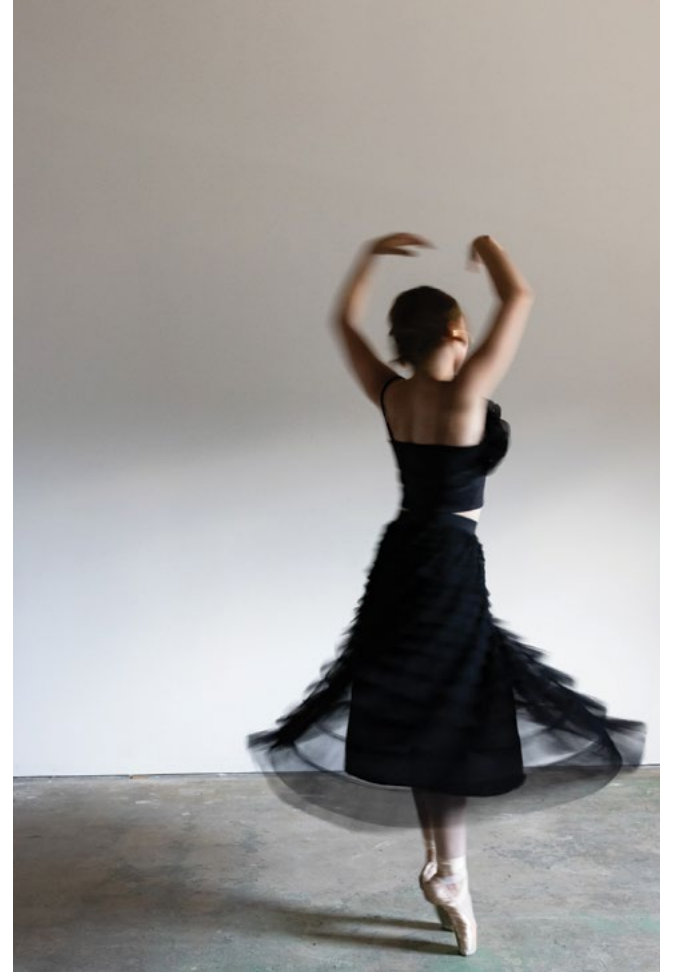

ELEVATING ART AND ARTISAN.

[MULXIPLY.COM](https://mulxiply.com)

---

MULXIPLY

COLLABORATIVE

FALL/WINTER 2023-24

#PSE-ST Pirouette Statement Earrings  
#PHN-ST Tiny Palette Necklace

Shown in Sterling Silver, also available in Brass.