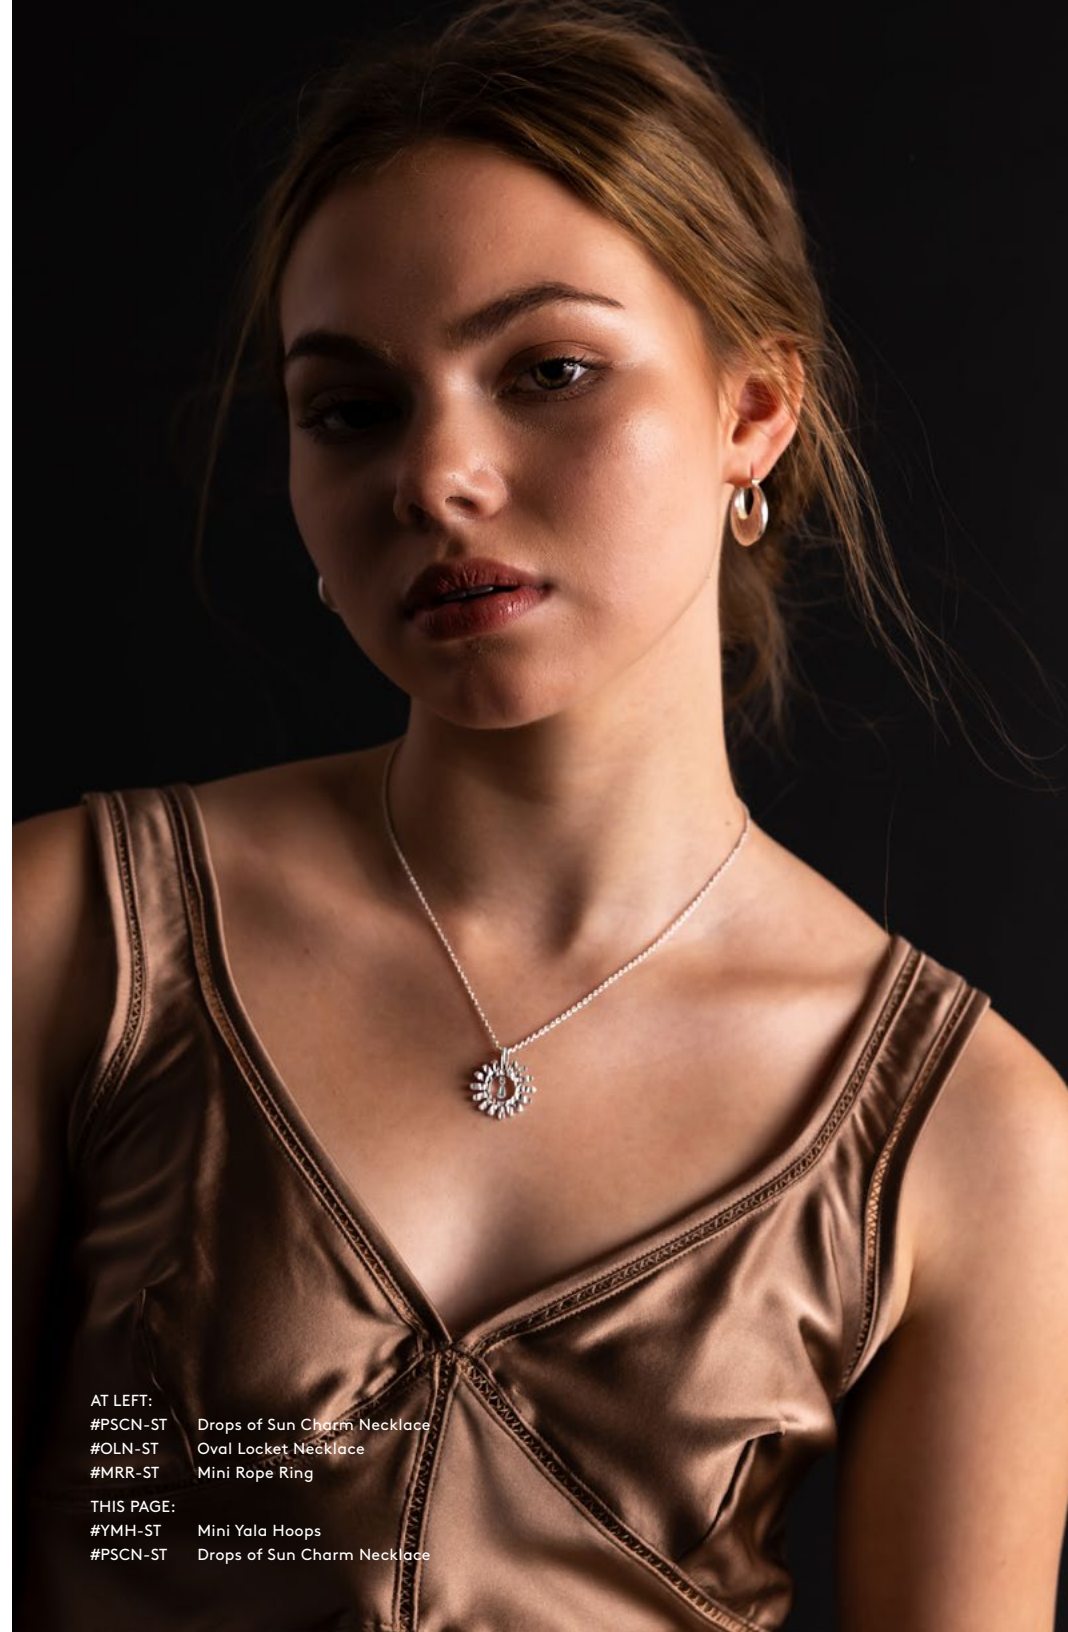

AT LEFT:
#PSCN-ST Drops of Sun Charm Necklace
#OLN-ST Oval Locket Necklace
#MRR-ST Mini Rope Ring

THIS PAGE:
#YMH-ST Mini Yala Hoops
#PSCN-ST Drops of Sun Charm Necklace