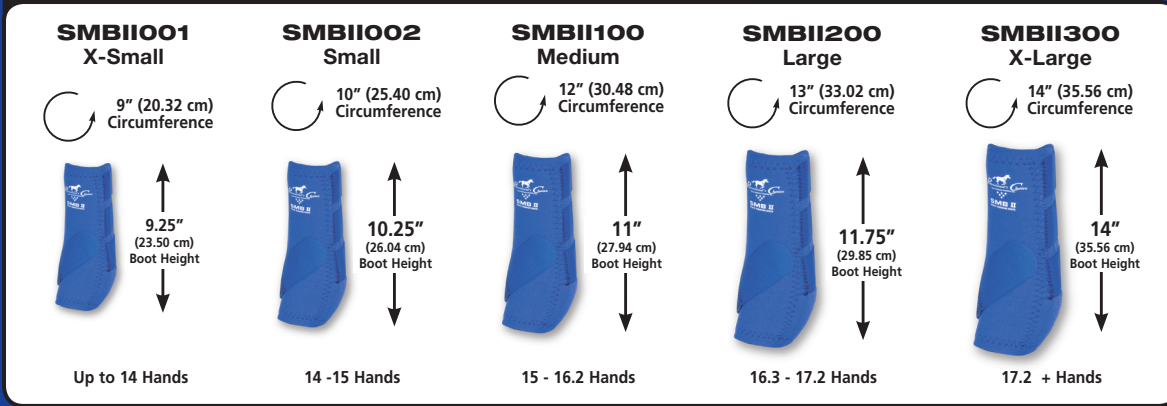

SPORTS MEDICINE BOOT & OVERREACH SIZING CHART

Ventech™ Elite SMB FRONT

Ventech™ Elite SMB REAR

SMB II® SIZING CHART

SMB-3™ SIZE CHART

Ballistic™, Secure-Fit™ Overreach

 NOTE: Because of the NO-TURN knob Ballistic Overreach Boots should have no overlap when applying them to the hoof.	BALLISTIC™ OVERREACH BOOTS	BB251	BB252	BB253	BB254	BB255	BB255
	BOOT SIZE*:		S	M	L	XL	XXL
Horse Height (in hands)		13-14	14-15	15-16	16-17	17-17.2	17.2+
Pastern Circumference:		8"	8.5"	9"	10"	11"	12"
Boot Height:		4.25"	4.25"	4.5"	4.75"	4.75"	4.75"
Bottom Boot Circumference:		13	13.5	15	15.5	16.5	17.5

Quick-Wrap® Bell Boots

 NOTE: 2" Overlap is recommended on the Quick-Wrap Bell Boots only.	QUICK-WRAP™ BELL BOOTS	BB101B	BB102B	BB103B
	BOOT SIZE*:		S	M
Horse Height (in hands)		13-14.2	14.2-16	16-17+
Pastern Circumference:		10.5"	14.5"	16.5"
Boot Height:		4.25"	4.5"	5"
Bottom Boot Circumference:		12	15	16