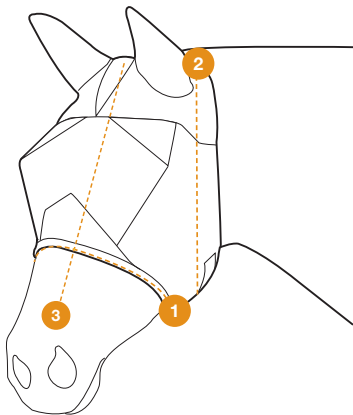

Measuring Chart

- 1 Around entire face and mid jaw
- 2 Around neck 2" behind ears down to mid jaw to same point on other side
- 3 Between ears (poll) down center of face to mid nostril

SIZE	1	2	3	Ears
Mini/Foal	18"	27"	15"	5.5"
Weanling/Small Pony	22"	34"	18"	7"
Yearling/Large Pony	24"	35"	22"	8"
Arab/Small Horse	26"	38"	24.5"	8"
Horse	28"	40"	26"	8"
Warmblood	30"	42"	27"	9"
Draft	34"	50"	29"	9.5"

Measurement 1 has a variance of 4" because of the adjustable hook-and-loop closure. **Ensure mask does not touch the eye area.**