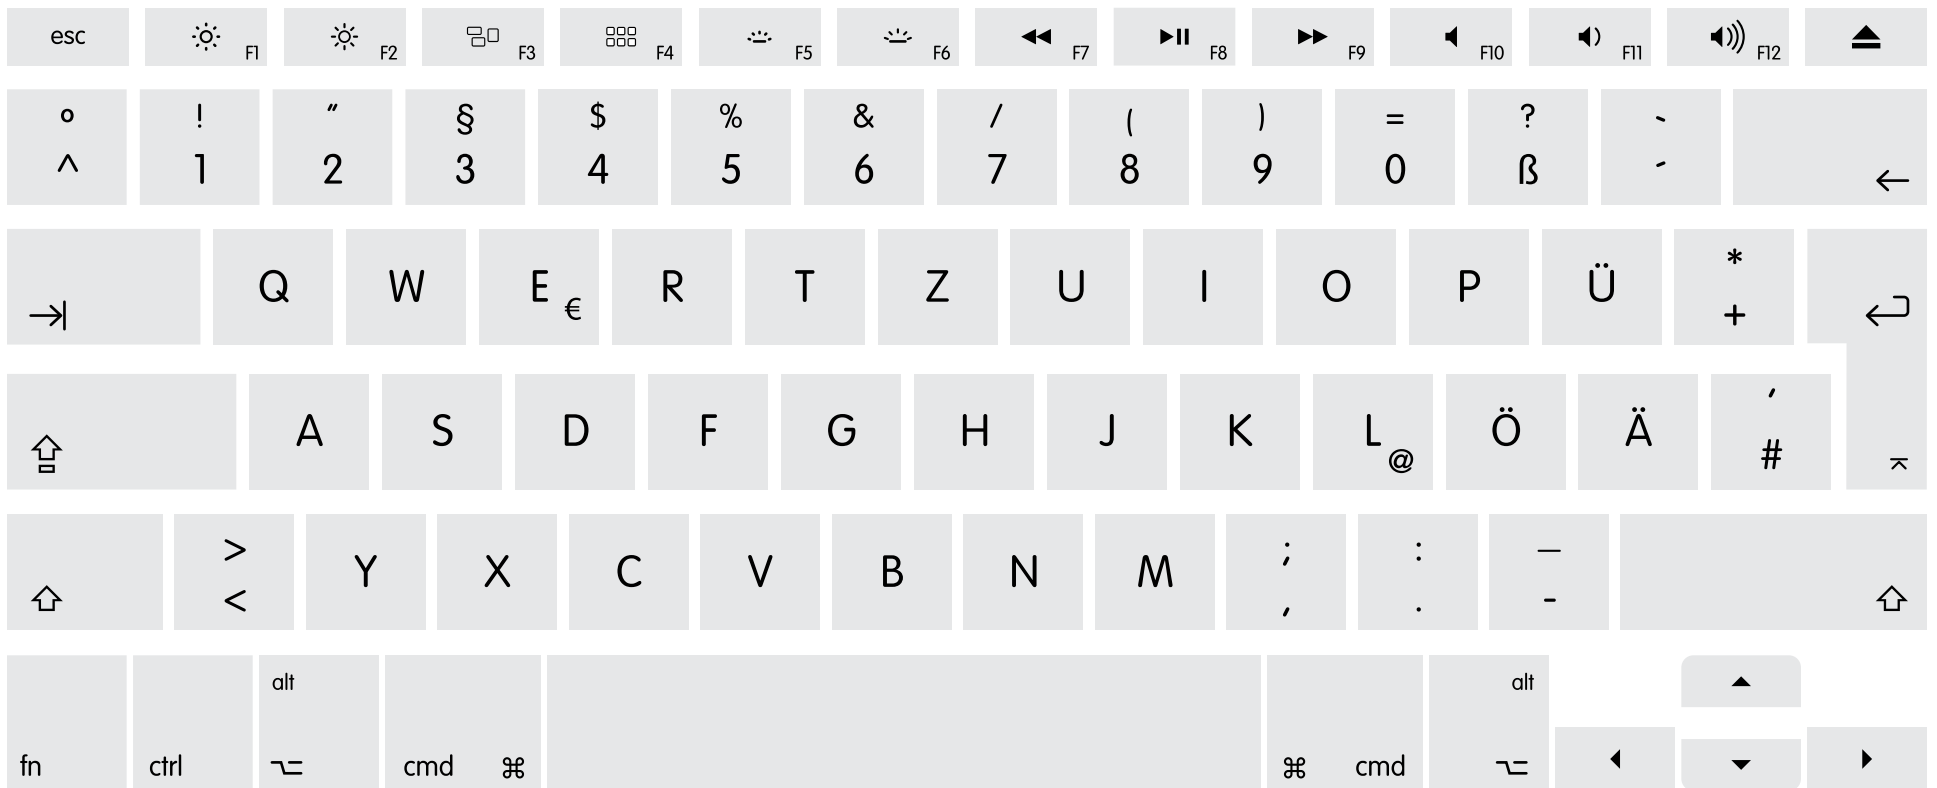

KEYBOARD LAYOUT:

GERMAN

Please use this reference to confirm your language's keyboard layout. This is based on the layout for the MacBook Pro and there will be slight differences between the MacBook Pro, Wireless and USB keyboards.