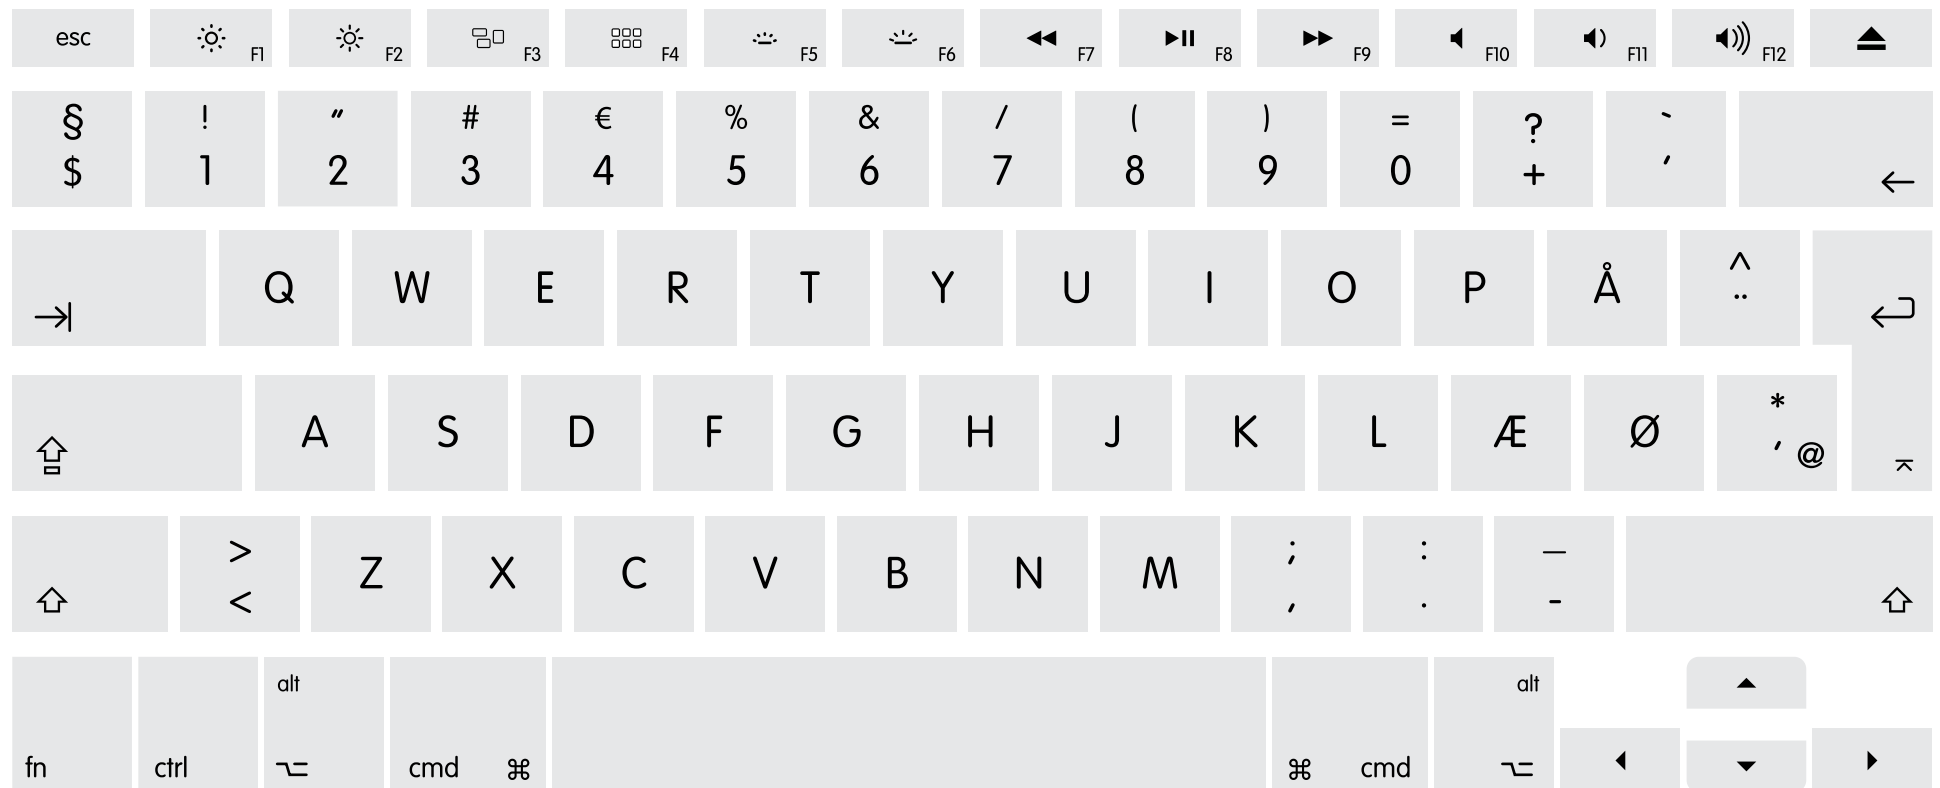

KEYBOARD LAYOUT:

DANISH

Please use this reference to confirm your language's keyboard layout. This is based on the layout for the MacBook Pro and there will be slight differences between the MacBook Pro, Wireless and USB keyboards.