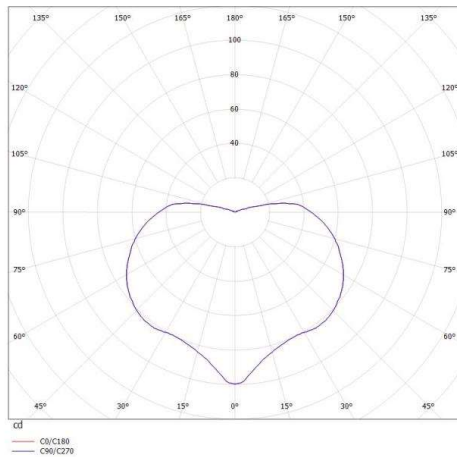

BOHO W

401-90019600

BOHO SURFACE MOUNTED WALL LUMINAIRE black, similar to RAL 9011, light output direct, adapter/ceiling base black, IP65

DRAWING

TECHNICAL DETAILS

System perform. [W]	7
Bulb type	AC LED
Colour temp. [K]	3000K
CRI	>80
Light output	direct
Voltage [V]	220-240V 50/60Hz

Height [mm]	338
Diameter [mm]	220
Troat [mm]	297
IP protection class	IP65
Voltage class	protection cl. I
Shock resistance	IK08
Net weight [kg]	4,80

Color lamp	black
RAL	9011
Color adapter/ceiling base	black
EAN-Number	9010506276091
Lifetime [h]	25 000

LIGHT DISTRIBUTION CURVE

The values are rated values. Power and luminous flux are initially subject to a tolerance of +/- 10%. Colour temperature tolerance: +/- 150 K. The values apply to an ambient temperature of 25°C unless otherwise specified.