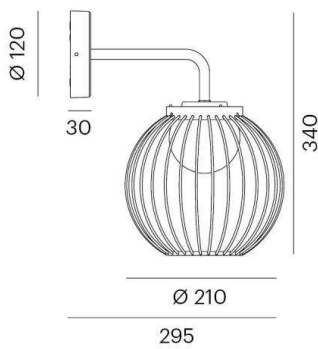

BOHO W

401-90019600

BOHO SURFACE MOUNTED WALL LUMINAIRE black, similar to RAL 9011, light output direct, adapter/ceiling base black, IP65

DRAWING

TECHNICAL DETAILS

System perform. [W]	7
Bulb type	AC LED
Colour temp. [K]	3000K
CRI	>80
Light output	direct
Voltage [V]	220-240V 50/60Hz

Height [mm]	338
Diameter [mm]	220
Troat [mm]	297
IP protection class	IP65
Voltage class	protection cl. I
Shock resistance	IK08
Net weight [kg]	4,80

Color lamp	black
RAL	9011
Color adapter/ceiling base	black
EAN-Number	9010506276091
Lifetime [h]	25 000

LIGHT DISTRIBUTION CURVE

The values are rated values. Power and luminous flux are initially subject to a tolerance of +/- 10%. Colour temperature tolerance: +/- 150 K. The values apply to an ambient temperature of 25°C unless otherwise specified.