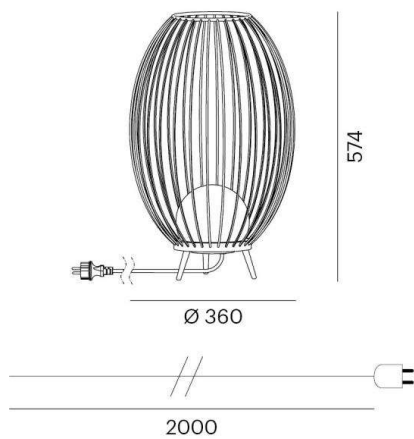

BOHO F

401-90008600

BOHO FLOOR LAMP made of aluminium, black, cable black, synthetic fabric, IP65

DRAWING

TECHNICAL DETAILS

Bulb type	AGL A60 9W
No.of bulb holders	1X
Socket	E27
Voltage [V]	220-240V 50/60Hz
Material	aluminium
Length [mm]	360
Height [mm]	574
Diameter [mm]	360
IP protection class	IP65
Voltage class	protection cl. I
Net weight [kg]	2,70
Color lamp	black
Electric wire	black, synthetic fabric
EAN-Number	9010506131697

LIGHT DISTRIBUTION CURVE

The values are rated values. Power and luminous flux are initially subject to a tolerance of +/- 10%. Colour temperature tolerance: +/- 150 K. The values apply to an ambient temperature of 25°C unless otherwise specified.