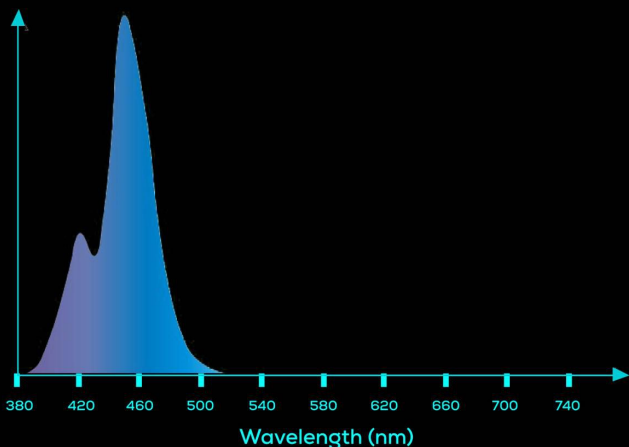

SUPER ACTINIC