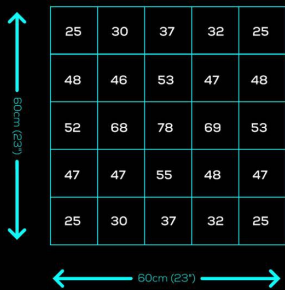

VITAMINI

THE BORING STUFF

SIZES

Vitamiini 60	59.5cm (23.42") x 4.5cm (1.77") x 3.5cm (1.37")
Vitamiini 90	89.5cm (35.23") x 4.5cm (1.77") x 3.5cm (1.37")
Vitamiini 120	119.5cm (47.04") x 4.5cm (1.77") x 3.5cm (1.37")
Vitamiini 150	149.5cm (58.85") x 4.5cm (1.77") x 3.5cm (1.37")
Vitamiini 180	179.5cm (70.66") x 4.5cm (1.77") x 3.5cm (1.37")

Vitamiini 60

Vitamiini 90

Vitamiini 120

Vitamiini 150

Vitamiini 180

CONSTANT SPECIFICATIONS

Lens	No lens for the widest coverage
LED	0.75 Single Surface LED
LED Tech	Driven to 0.65W for max efficiency
Power	100-240 VAC, 50/60 Hz
Cooling	Heatsink on heatsink
Min/Max Temp	0-32.22°C (32-90°F)
*Optional Dual Power Supply	0.42kg (0.925lbs)
*Optional Triple Power Supply	1.08kg (2.38lbs)

SIZE SPECIFIC SPECIFICATIONS

	Vitamiini 60	Vitamiini 90	Vitamiini 120	Vitamiini 150	Vitamiini 180
Power Draw	28W Max	36W Max	50W Max	72W Max	86W Max
Power	36V @ 0.2A per 11 LEDs	36V @ 0.2A per 11 LEDs	15V @ 1.67A 11 LEDs	36V @ 0.2A per 11 LEDs	36V @ 0.2A per 11 LEDs
CLuster Quantity	44	55	77	110	132
Device Weight	0.54kg (1.19lbs)	0.81kg (17.8lbs)	1.08kg (2.38lbs)	1.35kg (2.97lbs)	1.62kg (3.57lbs)
Power Supply Weight	0.26kg (0.573lbs)	0.26kg (0.573lbs)	0.26kg (0.573lbs)	0.42kg (0.925lbs)	0.42kg (0.925lbs)

VITAMINI

For heights of 60cm (23") and more divide by 2

VITAMINI PAR AND SPECTRUM

30cm (12") Each square is 15cm (6" apart)

VITAMINI 60

VITAMINI 90

VITAMINI 120

VITAMINI 150