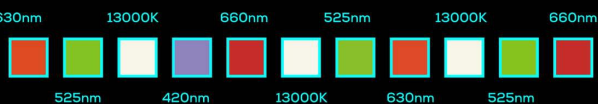

VITAMINI

For heights of 60cm (23") and more divide by 2

VITAMINI PAR AND SPECTRUM

30cm (12") Each square is 15cm (6" apart)

SUPER ACTINIC

RGBW