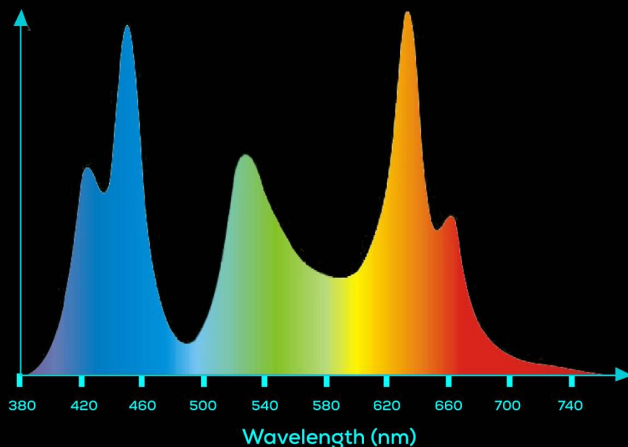

VITAMINI

For heights of 60cm (23") and more divide by 2

VITAMINI PAR AND SPECTRUM

30cm (12") Each square is 15cm (6" apart)

SUPER ACTINIC

RGBW