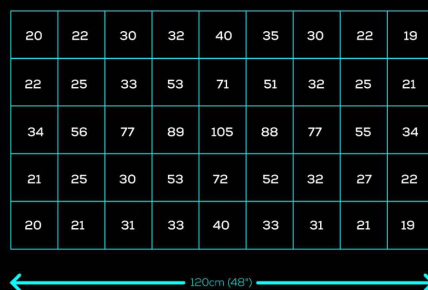

VITAMINI

THE BORING STUFF

SIZES

Vitamiini 60	59.5cm (23.42") x 4.5cm (1.77") x 3.5cm (1.37")
Vitamiini 90	89.5cm (35.23") x 4.5cm (1.77") x 3.5cm (1.37")
Vitamiini 120	119.5cm (47.04") x 4.5cm (1.77") x 3.5cm (1.37")
Vitamiini 150	149.5cm (58.85") x 4.5cm (1.77") x 3.5cm (1.37")
Vitamiini 180	179.5cm (70.66") x 4.5cm (1.77") x 3.5cm (1.37")

SIZE SPECIFIC SPECIFICATIONS

	Vitamiini 60	Vitamiini 90	Vitamiini 120	Vitamiini 150	Vitamiini 180
Power Draw	28W Max	36W Max	50W Max	72W Max	86W Max
Power	36V @ 0.2A per 11 LEDs	36V @ 0.2A per 11 LEDs	15V @ 1.67A 11 LEDs	36V @ 0.2A per 11 LEDs	36V @ 0.2A per 11 LEDs
CLuster Quantity	44	55	77	110	132
Device Weight	0.54kg (1.19lbs)	0.81kg (17.8lbs)	1.08kg (2.38lbs)	1.35kg (2.97lbs)	1.62kg (3.57lbs)
Power Supply Weight	0.26kg (0.573lbs)	0.26kg (0.573lbs)	0.26kg (0.573lbs)	0.42kg (0.925lbs)	0.42kg (0.925lbs)

VITAMINI

For heights of 60cm (23") and more divide by 2

VITAMINI PAR AND SPECTRUM

30cm (12") Each square is 15cm (6" apart)

VITAMINI 60

VITAMINI 90

VITAMINI 120

VITAMINI 150