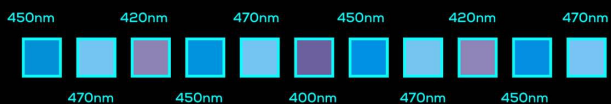

SUPER ACTINIC