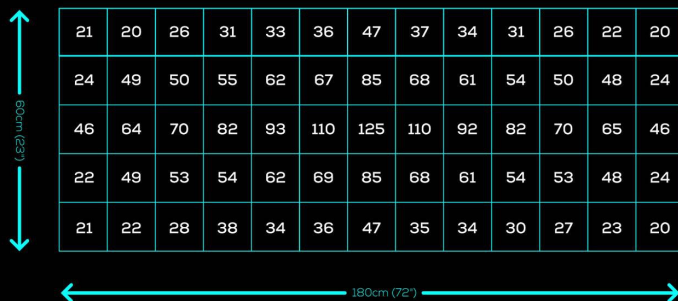

VITAMINI 180