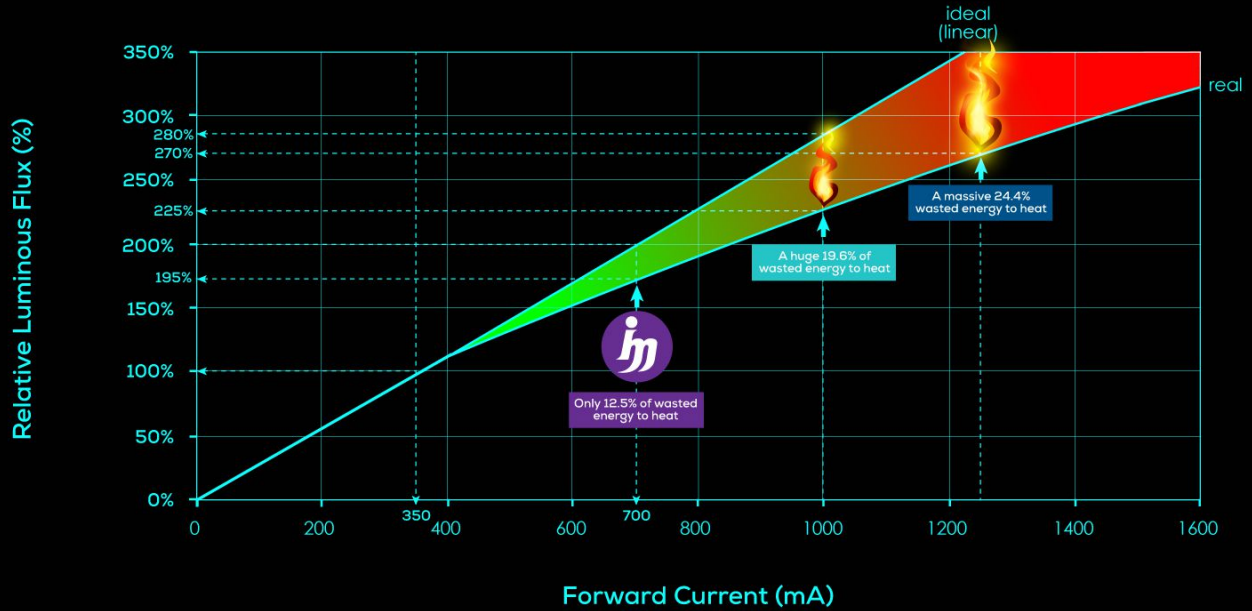

VITAMiNi

THE USEFUL STUFF