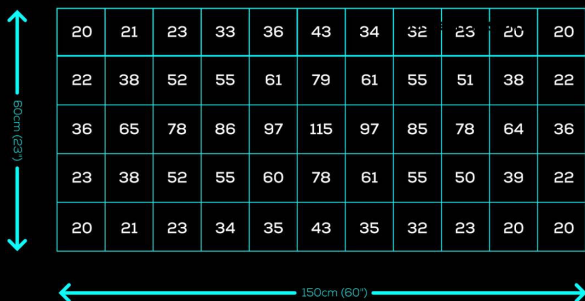

VITAMINI

THE BORING STUFF

SIZES

Vitamiini 60	59.5cm (23.42") x 4.5cm (1.77") x 3.5cm (1.37")
Vitamiini 90	89.5cm (35.23") x 4.5cm (1.77") x 3.5cm (1.37")
Vitamiini 120	119.5cm (47.04") x 4.5cm (1.77") x 3.5cm (1.37")
Vitamiini 150	149.5cm (58.85") x 4.5cm (1.77") x 3.5cm (1.37")
Vitamiini 180	179.5cm (70.66") x 4.5cm (1.77") x 3.5cm (1.37")

SIZE SPECIFIC SPECIFICATIONS

	Vitamiini 60	Vitamiini 90	Vitamiini 120	Vitamiini 150	Vitamiini 180
Power Draw	28W Max	36W Max	50W Max	72W Max	86W Max
Power	36V @ 0.2A per 11 LEDs	36V @ 0.2A per 11 LEDs	15V @ 1.67A 11 LEDs	36V @ 0.2A per 11 LEDs	36V @ 0.2A per 11 LEDs
CLuster Quantity	44	55	77	110	132
Device Weight	0.54kg (1.19lbs)	0.81kg (17.8lbs)	1.08kg (2.38lbs)	1.35kg (2.97lbs)	1.62kg (3.57lbs)
Power Supply Weight	0.26kg (0.573lbs)	0.26kg (0.573lbs)	0.26kg (0.573lbs)	0.42kg (0.925lbs)	0.42kg (0.925lbs)

VITAMINI

For heights of 60cm (23") and more divide by 2

VITAMINI PAR AND SPECTRUM

30cm (12") Each square is 15cm (6" apart)

VITAMINI 60

VITAMINI 90

VITAMINI 120

VITAMINI 150