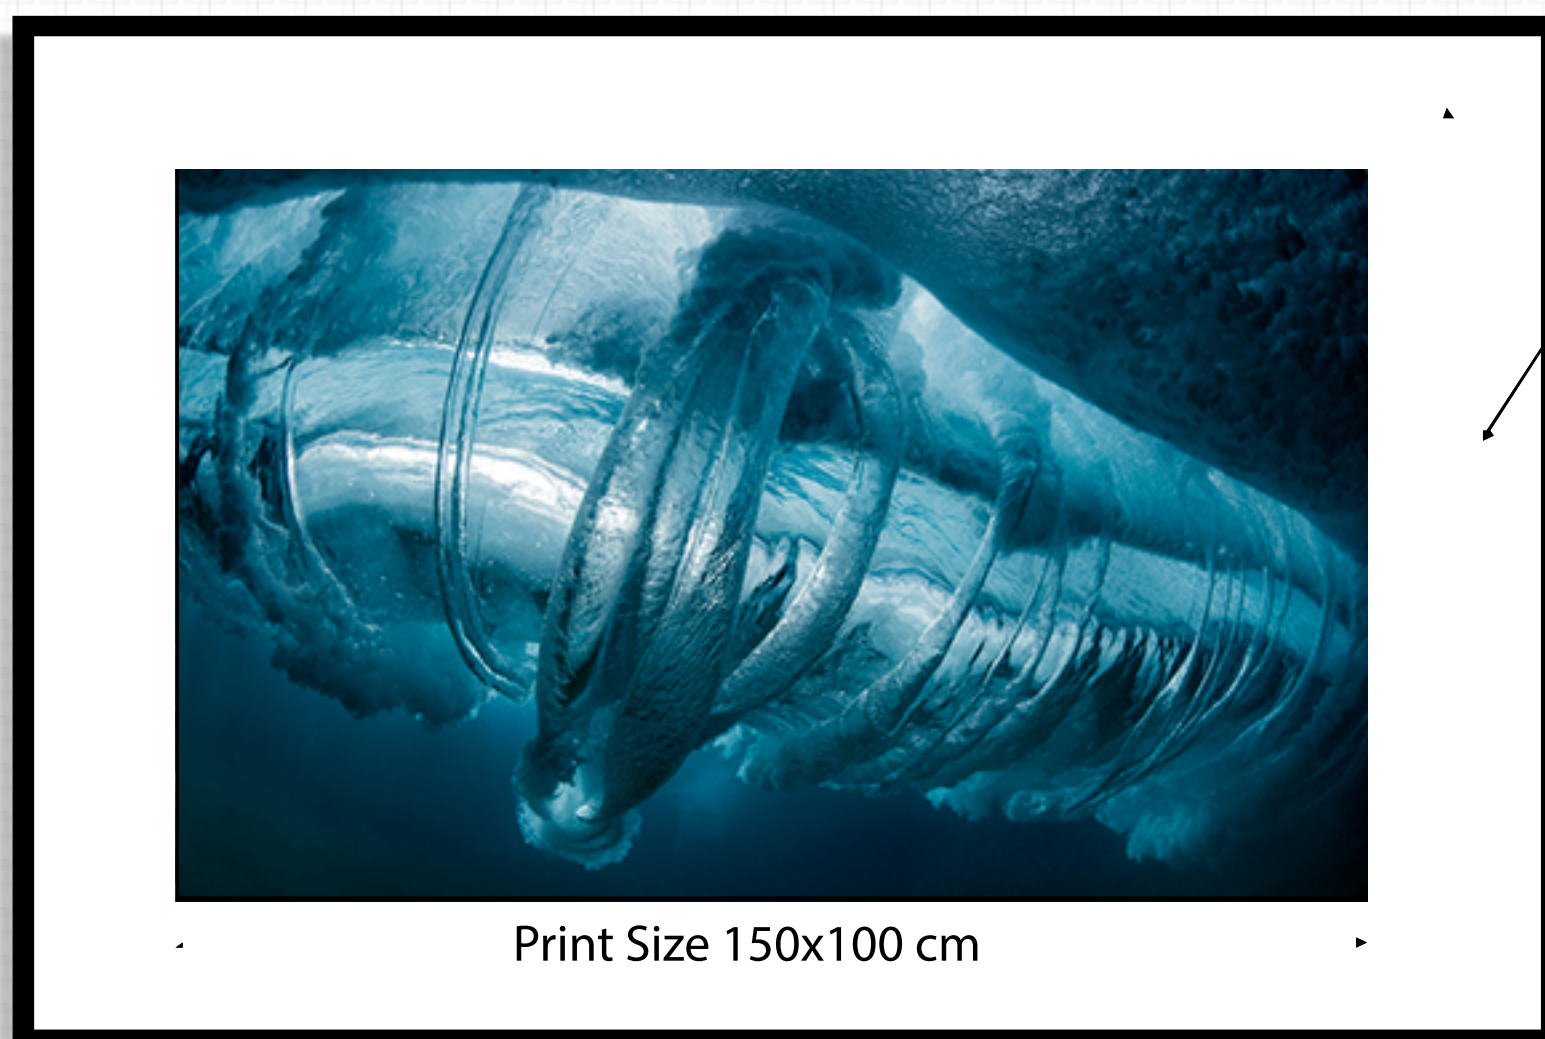

# Frame Details

Print Size 150x100 cm      2 cm Width Frame  
Total Framed Size 166x116 cm      6 cm Matt Board

**VIEW THE DIMENSIONS IN YOUR OWN SPACE!**

For our large framed prints (print sizes above 100 cm in length)

Frame Width  
2 cm

White or Black Matt Board  
(Passe-Partout) 6 cm

Frame  
Thickness/Height 4 cm

Wire  
Hanger

Total Height  
Including  
Frame  
116 cm

Print Size 150x100 cm

Total Length Including Frame  
166 cm