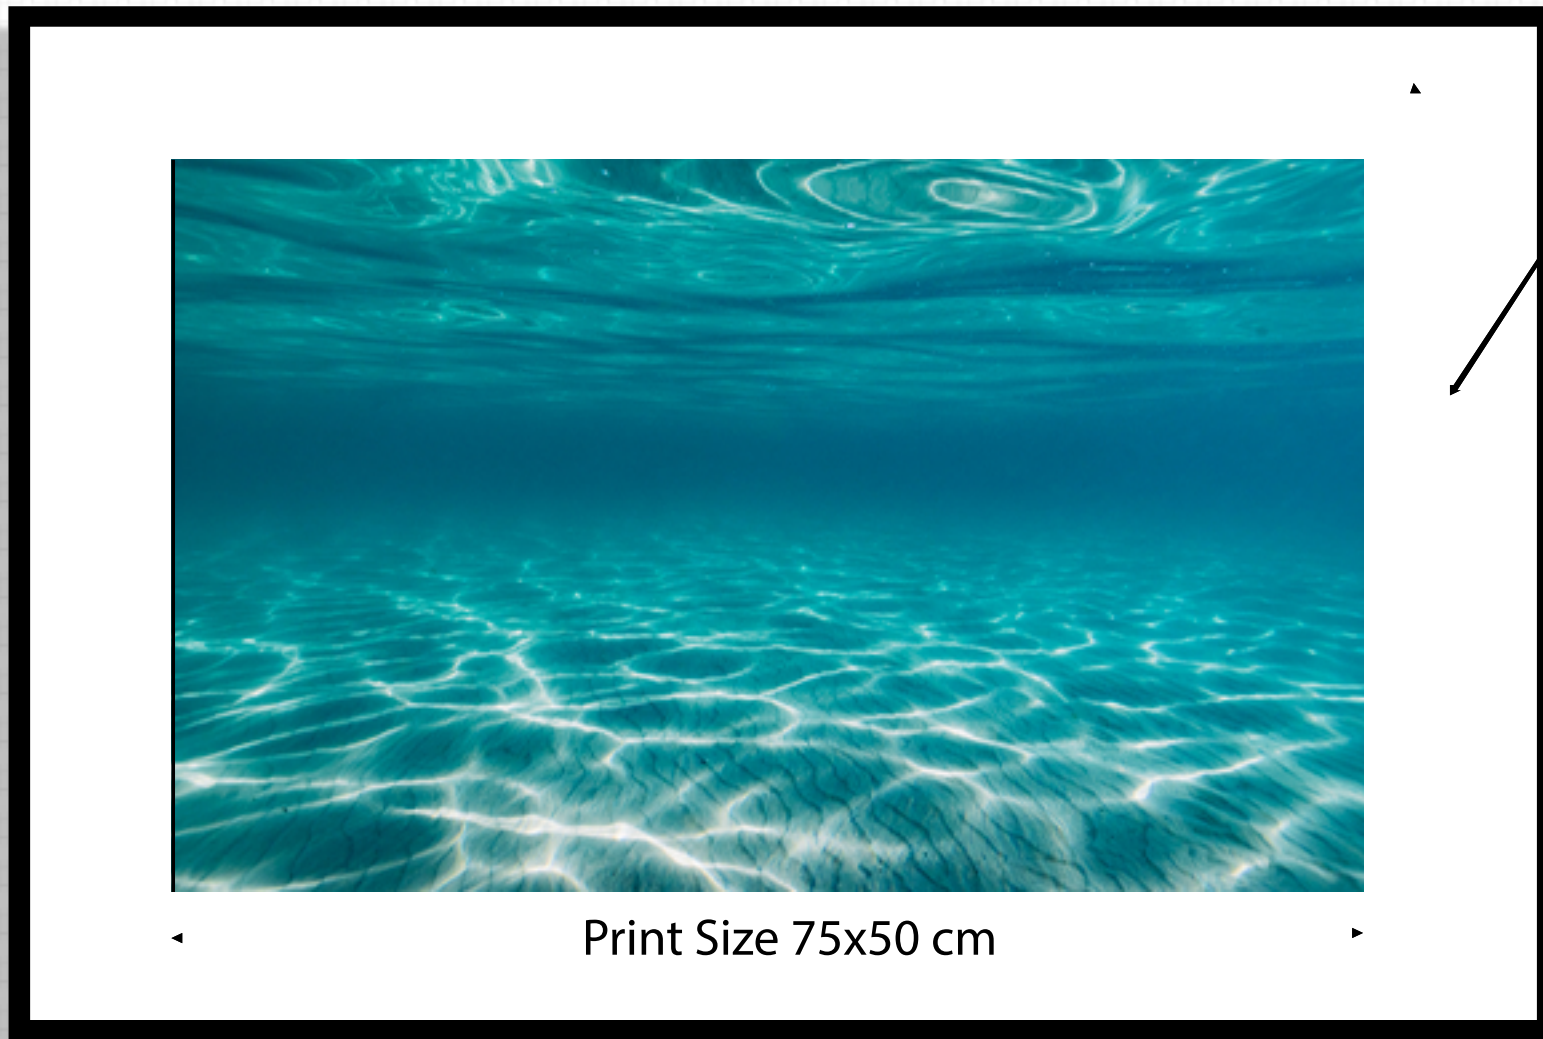

# Frame Details

Print Size 75x50 cm      2 cm Width Frame  
Total Framed Size 89x64 cm      5 cm Matt Board

*Jon Wright*  
PHOTOGRAPHY

**VIEW THE DIMENSIONS IN YOUR OWN SPACE!**

For print sizes less than 100 cm in length refer to the following

Frame Width  
2 cm

White or Black Matt Board  
(Passe-Partout) 5 cm

Frame  
Thickness/Height 3 cm

Wire  
Hanger

Total Height  
Including  
Frame  
64 cm

Print Size 75x50 cm

Total Length Including Frame  
89 cm

Front View

Side View

# Frame Details

Print Size 150x100 cm      2 cm Width Frame  
Total Framed Size 166x116 cm      6 cm Matt Board

**VIEW THE DIMENSIONS IN YOUR OWN SPACE!**

For our large framed prints (print sizes above 100 cm in length)