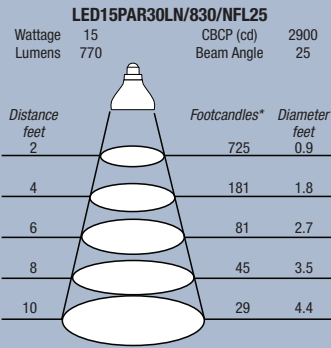

Lamp Dimensions

	(A) MOL (inches)	(B) Diameter (inches)
LED15PAR30LN/DIM	4.50	3.75

Illuminance Cone Diagrams

Similar

Halogen	50PAR30LN
Watts (W)	50
Avg. Rated Life (hrs.)	2,500
Lumens	660
CBCP (cd)	2100
Beam Angle	25°

*Approximate footcandle values at center of beam

Similar

Halogen	50PAR30LN
Watts (W)	50
Avg. Rated Life (hrs.)	2,500
Lumens	660
CBCP (cd)	660
Beam Angle	50°

*Approximate footcandle values at center of beam

Specification Data

Fixture Description	
Type	
Project/Job	
SYLVANIA lamp	
SYLVANIA ballast	
Notes	

SYLVANIA

lighting facts^{CM}

A Program of the U.S. DOE

Light Output (Lumens)	770
Watts	15
Lumens per Watt (Efficacy)	51