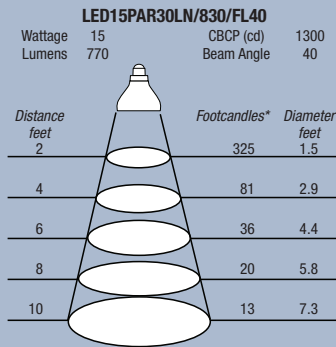

Lamp Dimensions

	(A) MOL (inches)	(B) Diameter (inches)
LED15PAR30LN/DIM	4.50	3.75

Illuminance Cone Diagrams

Similar

Halogen	50PAR30LN
Watts (W)	50
Avg. Rated Life (hrs.)	2,500
Lumens	660
CBCP (cd)	2100
Beam Angle	25°

*Approximate footcandle values at center of beam

Similar

Halogen	50PAR30LN
Watts (W)	50
Avg. Rated Life (hrs.)	2,500
Lumens	660
CBCP (cd)	660
Beam Angle	50°

*Approximate footcandle values at center of beam

Specification Data

Fixture Description	
Type	
Project/Job	
SYLVANIA lamp	
SYLVANIA ballast	
Notes	

SYLVANIA

lighting facts^{CM}

A Program of the U.S. DOE

Light Output (Lumens)	770
Watts	15
Lumens per Watt (Efficacy)	51