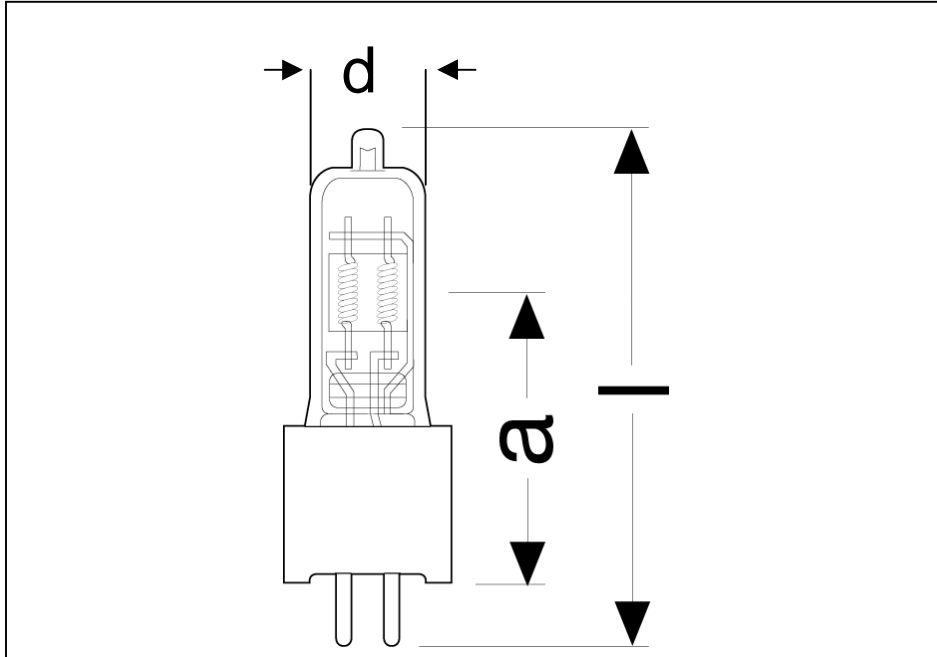

Product Information Bulletin

FVM

FVL

Mains-Voltage Halogen Lamps

FVM (NAED 54434)

FVL (NAED 54459)

Mains-Voltage Halogen Lamps

- Single-ended quartz glass
- High luminous flux
- Long service life
- Rugged construction for better show touring
- Ceramic base for better heat distribution

Technical Data

Lamp / order reference (Product ordering number)	FVM (54434)	FVL (54459)	
Electrical data:			
Rated lamp wattage (power)	105	200	W
Rated lamp voltage	120	120	V
Photometric data:			
Luminous flux	2,250	5,200	lm
Color temperature	3,200	3,200	K
Geometrical data:			
Lamp length (l)	61	61	mm
LCL (a)	32	32	mm
Diameter (d)	12.7	12.7	mm
Other data:			
Average service life	250	200	hrs
Base	GX5.3	GX5.3	
Coil	2CC-8	2CC-8	
Bulb	T-4 quartz glass	T-4 quartz glass	
Operating limits:			
max. bulb temperature	900	900	°C
min. bulb temperature	250	250	°C
max. seal temperature	350	350	°C
Operating position	any	any	

Application Information

Applications

- Stage, Studio and theater
- Professional film and TV work
- Mini mole fixtures

WARNING

The lamp emits ultraviolet (uv) radiation and operates at high internal pressure.

Before use read the complete warning accompanying the product.

Disposal

When disposing of spent lamps, always consult federal, state, local and provincial hazardous waste disposal rules and regulations to ensure proper disposal.

OSRAM