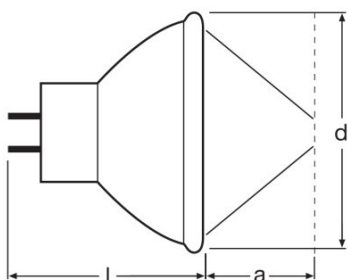

Product datasheet

Technical data

Electrical data

Nominal voltage	12.0 V
Nominal wattage	100.00 W

Photometrical data

Color temperature	3000 K
-------------------	--------

Light technical data

Focal length	32.0 mm
--------------	---------

Dimensions & weight

Diameter	51.0 mm
Length	42.0 mm

Lifespan

Lifespan	1500 h
----------	--------

Additional product data

Coating	Dichroic
Base (standard designation)	GZ6.35

Capabilities

Burning position	s120
------------------	------