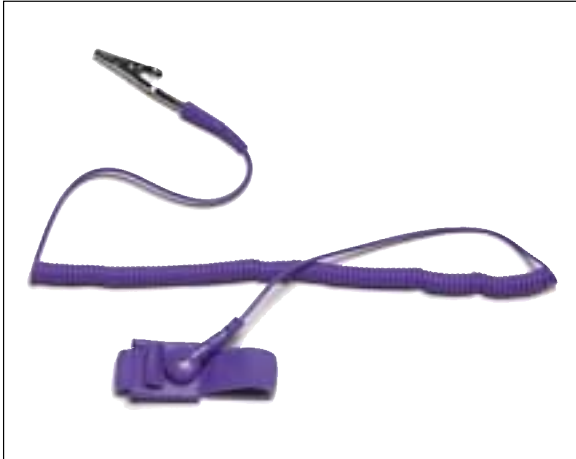

Wrist Straps

Electrostat Wrist Straps

ESD Wrist Straps effectively provide grounding to eliminate electro-static discharge. The elastic band is made up of non-allergenic polyester fabric. The fabric has silver coated nylon threads and is completely washable. This durable, yet lightweight band will keep its electrical continuity even if the buckle is open. The alligator clamp is removable to expose a banana plug. Fully adjustable and equipped with your choice of a 4mm, 7mm or 10mm solid snap stud for electrical reliability. Cords are available in 6ft, 10ft, or 12ft lengths. Each Wrist Strap is individually bagged.

Applications: Any manufacturing or handling of ESD sensitive devices such as microelectronics, semiconductors, circuit boards, sensors, and hard drives.

Features and Benefits

ESD Wrist Straps

- ▲ Adjustable Buckle
- ▲ Solid State Snap to Insure Electrical Transfer
- ▲ 4mm, 7mm or 10mm Solid Snap
- ▲ 17mm Elastic Band
- ▲ Elastic Band is Made from Polyester Fabric with Silver Thread
- ▲ Comfortable and Washable
- ▲ UL Listed and Date Coded

Wrist Straps

Elastic Band Wrist Straps, 10mm

Product No.

ESP1000-6AB-10
ESP1000-10AB-10
*ESP1000-12AB-10

Description

Elastic Band With 6' Coil Cord, Adjustable Clasp
Elastic Band With 10' Coil Cord, Adjustable Clasp
Elastic Band With 12' Coil Cord, Adjustable Clasp

Elastic Band Wrist Straps, 7mm

Product No.

ESP1000-6AB-7
ESP1000-10AB-7
*ESP1000-12AB-7

Description

Elastic Band With 6' Coil Cord, Adjustable Clasp
Elastic Band With 10' Coil Cord, Adjustable Clasp
Elastic Band With 12' Coil Cord, Adjustable Clasp