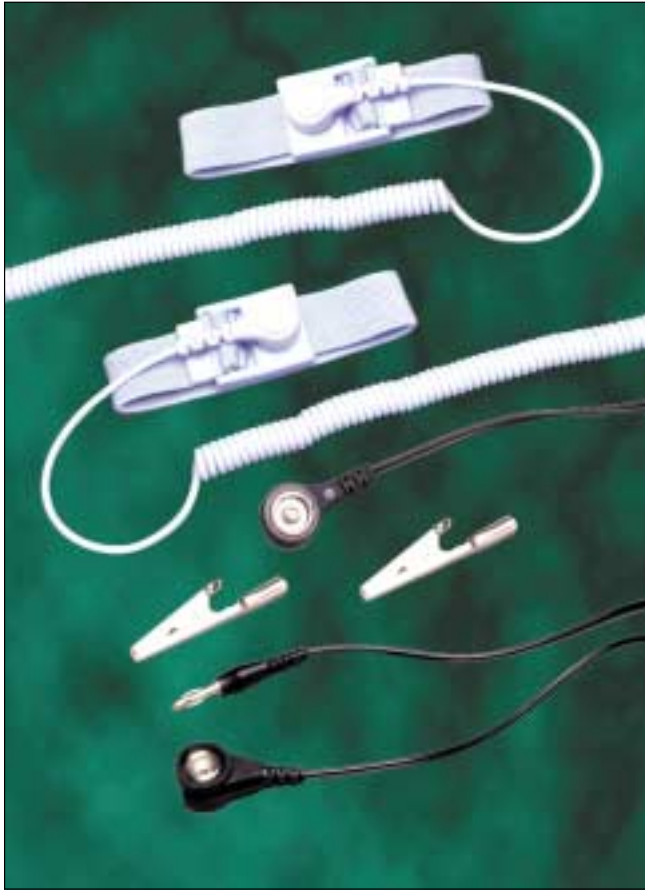

Wrist Straps

Electrostat Wrist Straps

ESD Wrist Straps effectively provide grounding to eliminate electro-static discharge. The elastic band is made up of non-allergenic polyester fabric. The fabric has silver coated nylon threads and is completely washable. This durable, yet lightweight band will keep its electrical continuity even if the buckle is open. The alligator clamp is removable to expose a banana plug. Fully adjustable and equipped with your choice of a 4mm, 7mm or 10mm solid snap stud for electrical reliability. Cords are available in 6ft, 10ft, or 12ft lengths. Each Wrist Strap is individually bagged.

Applications: Any manufacturing or handling of ESD sensitive devices such as microelectronics, semiconductors, circuit boards, sensors, and hard drives.

Features and Benefits

ESD Wrist Straps

- ▲ Adjustable Buckle
- ▲ Solid State Snap to Insure Electrical Transfer
- ▲ 4mm, 7mm or 10mm Solid Snap
- ▲ 17mm Elastic Band
- ▲ Elastic Band is Made from Polyester Fabric with Silver Thread
- ▲ Comfortable and Washable
- ▲ UL Listed and Date Coded

Wrist Straps

Elastic Band Wrist Straps, 10mm

Product No.

ESP1000-6AB-10
ESP1000-10AB-10
*ESP1000-12AB-10

Description

Elastic Band With 6' Coil Cord, Adjustable Clasp
Elastic Band With 10' Coil Cord, Adjustable Clasp
Elastic Band With 12' Coil Cord, Adjustable Clasp

Elastic Band Wrist Straps, 7mm

Product No.

ESP1000-6AB-7
ESP1000-10AB-7
*ESP1000-12AB-7

Description

Elastic Band With 6' Coil Cord, Adjustable Clasp
Elastic Band With 10' Coil Cord, Adjustable Clasp
Elastic Band With 12' Coil Cord, Adjustable Clasp