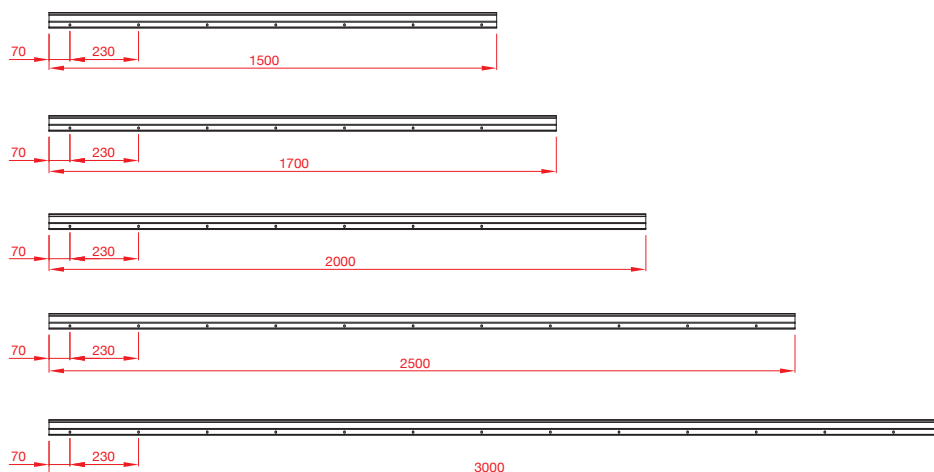

 N.2 Standard stoppers
N.2 Fermi standard

 Patented system
Sistema brevettato

 Ball bearings
Cuscinetti a sfera

.01 Anodized Silver
Argento

.14 Anodized Black
Nero

.16 Anodized Nickel
Nichel

.26 Anodized Graphite
Grafite

STANDARD HOLES AND MEASUREMENTS / FORATURE E MISURE STANDARD

HOLES AND SIZES ON REQUEST / FORATURE E MISURE A RICHIESTA

TRACKS / SPECIFY ARTICLE NUMBER, LENGTH AND COLOR WHEN ORDERING BINARI / AL MOMENTO DELL'ORDINE SPECIFICARE ARTICOLO, LUNGHEZZA E COLORE