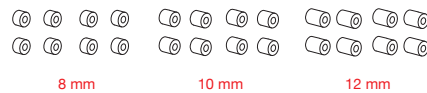

 N.2 Standard stoppers
N.2 Fermi standard

 Patented system
Sistema brevettato

 Ball bearings
Cuscinetti a sfera

.01 Anodized Silver
Argento

.14 Anodized Black
Nero

.16 Anodized Nickel
Nichel

.26 Anodized Graphite
Grafite