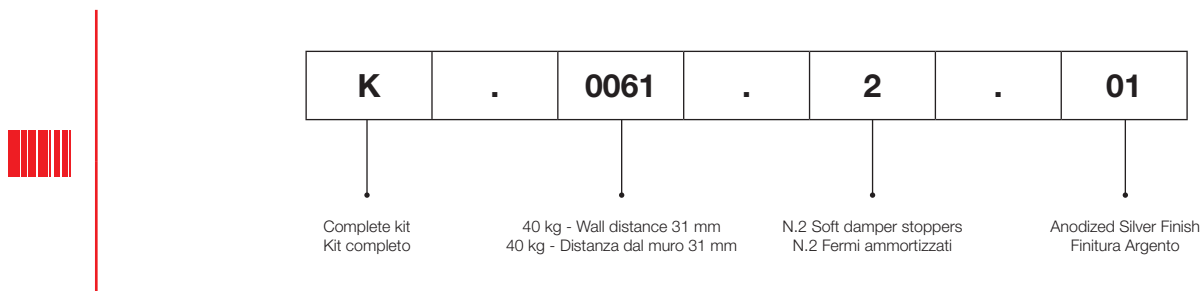

EXAMPLE / ESEMPIO

Tracks / Binari		ALUMINUM FINISHES CODES / CODICI FINITURE ALLUMINIO		
CODE / CODICE			FINISH COLOR / COLORE FINITURA	
8 00 0.0		00 G	Raw / Mill Finish / Neutro / Grezzo	
8 01 0.0		01 A	Anodized Silver / Argento	
8 02 0.0		02 AS	Brushed Anodized Silver / Argento Spazzolato	
8 14 0.0		14 N	Anodized Black / Nero	
8 15 0.0		15 NS	Brushed Anodized Black / Nero Spazzolato	
8 16 0.0		16 NK	Anodized Nickel / Nichel	
8 17 0.0		17 NKS	Brushed Anodized Nickel / Nichel Spazzolato	
8 25 0.0		25 GRFS	Brushed Anodized Graphite / Grafite Spazzolato	
8 26 0.0		26 GRF	Anodized Graphite / Grafite	
			STANDARD	
			SPECIAL	