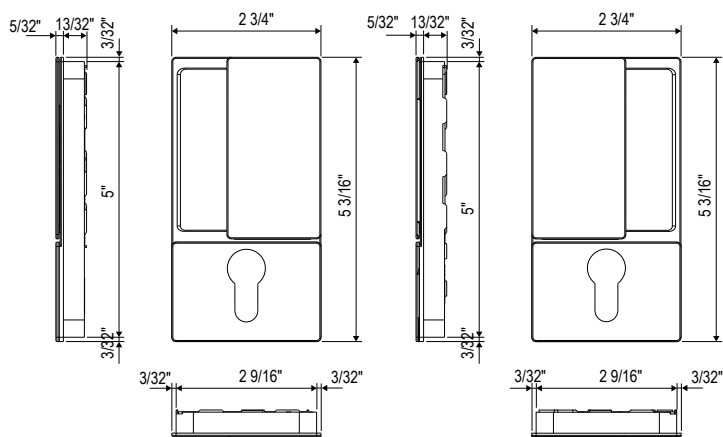

WAVE EURO KEY LOCK

SECURITY

WAVE Hinged/ Sliding Doors	WAVE Polaris lock	Minimal Plus XT Striker
B30003.00.01 ☐	B06133.XX.34 ☐	B02402.28.34 ☐
B30003.00.32 ☐	B06133.XX.34 ☐	B02402.28.34 ☐
B30003.00.93 ☒	B06133.XX.93 ☒	B02402.28.93 ☒
B30003.00.FM ☐	B06133.XX.FM ☐	B02402.28.FM ☐

Enquire for alternative lock and striker combinations.

WAVE Sliding Doors	Scivola Tre Class lock
B30003.01.01 ☐	B08982.50.34 ☐
B30003.01.32 ☐	B08982.50.34 ☐
B30003.01.93 ☒	B08982.50.93 ☒
B30003.01.FM ☐	B08982.50.FM ☐

Striker is included with the Scivola Tre Class.