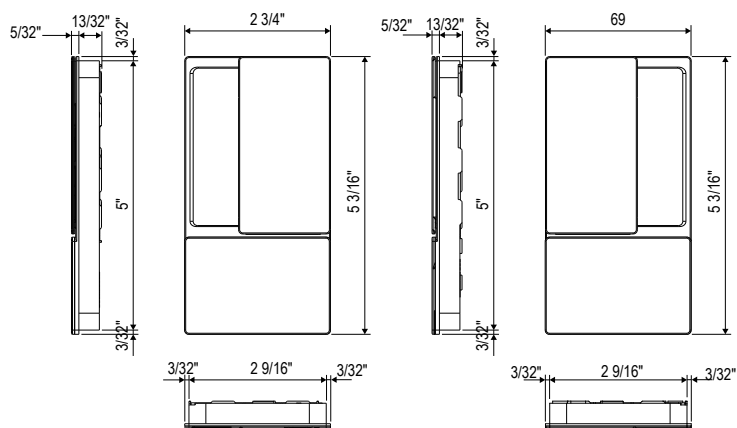

WAVE BLIND

PASSAGE

WAVE Swinging/ Hinged Doors	WAVE Polaris lock	Minimal Plus XT Striker
B30000.00.01 ☐	B06132.XX.34 ☐	B02402.28.34 ☐
B30000.00.32 ☐	B06132.XX.34 ☐	B02402.28.34 ☐
B30000.00.93 ☒	B06132.XX.93 ☒	B02402.28.93 ☒
B30000.00.FM ☐	B06132.XX.FM ☐	B02402.28.FM ☐

Enquire for alternative lock and striker combinations.

WAVE Sliding Doors	Scivola Tre Class lock
B30000.01.01 ☐	B08981.50.34 ☐
B30000.01.32 ☐	B08981.50.34 ☐
B30000.01.93 ☒	B08982.50.93 ☒
B30000.01.FM ☐	B08982.50.FM ☐

Striker is included with the Scivola Tre Class.