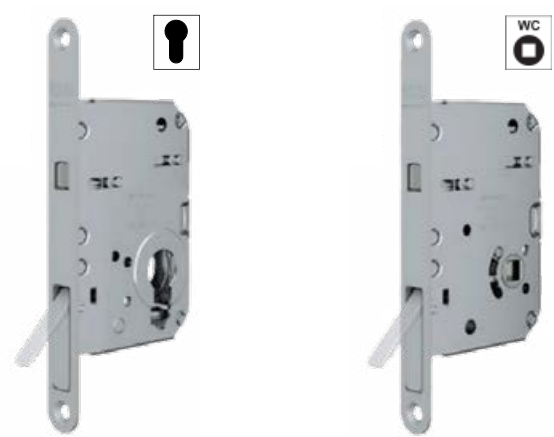

HUB
6mm / 1/4"

MATERIAL
Steel

STEEL FOREND
Round End
18mm / 3/4"

FINISHES
34 | Satin Chrome
93 | Matt Black
FM | Matt White

Mortice lock with PATENTED magnetic axial movement and central latch in plastic material which is matched with the forend colour.

The lock has no protrusion on the forend thanks to the latch completely inside the lock body.

Sliding Doors

SCIVOLA TRE CLASS

Fixed Flush Handle

Lock Type
WC Lock
Euro Key Lock

BACKSETS
50mm / 2"

HUB
8mm / 5/16"

MATERIAL
Steel

STEEL FOREND
Round End
16mm / 3/4"

FINISHES
34 | Satin Chrome
93 | Matt Black
FM | Matt White

The hub of the handle operates the hook which can be locked by the bathroom lock. To slide the door, use the concealed pull out lever placed in the lock forend.