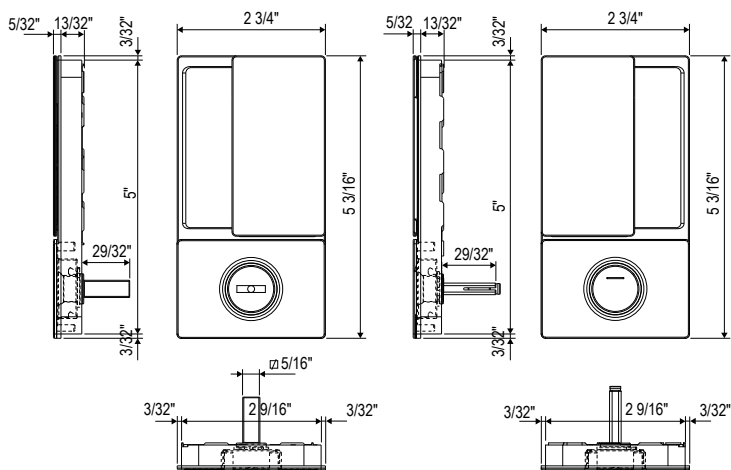

WAVE BATHROOM

PRIVACY

WAVE Swinging/ Hinged Doors	WAVE Polaris lock	Minimal Plus XT Striker
B30002.00.01 ☐	B06132.XX.34 ☐	B02402.28.34 ☐
B30002.00.32 ☐	B06132.XX.34 ☐	B02402.28.34 ☐
B30002.00.93 ☒	B06132.XX.93 ☒	B02402.28.93 ☒
B30002.00.FM ☐	B06132.XX.FM ☐	B02402.28.FM ☐

Enquire for alternative lock and striker combinations.

WAVE Sliding Doors	Scivola Tre Class lock
B30002.02.01 ☐	B08981.50.34 ☐
B30002.02.32 ☐	B08981.50.34 ☐
B30002.02.93 ☒	B08981.50.93 ☒
B30002.02.FM ☐	B08981.50.FM ☐

Striker is included with the Scivola Tre Class.