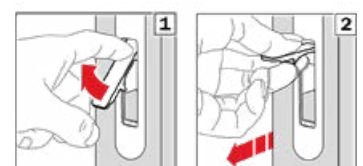

Lock Type
WC Lock
Euro Key Lock

BACKSETS
50mm / 2"

HUB
8mm / 5/16"

MATERIAL
Steel

STEEL FOREND
Round End
16mm / 3/4"

FINISHES
34 | Satin Chrome
93 | Matt Black
FM | Matt White

The hub of the handle operates the hook which can be locked by the bathroom lock. To slide the door, use the concealed pull out lever placed in the lock forend.