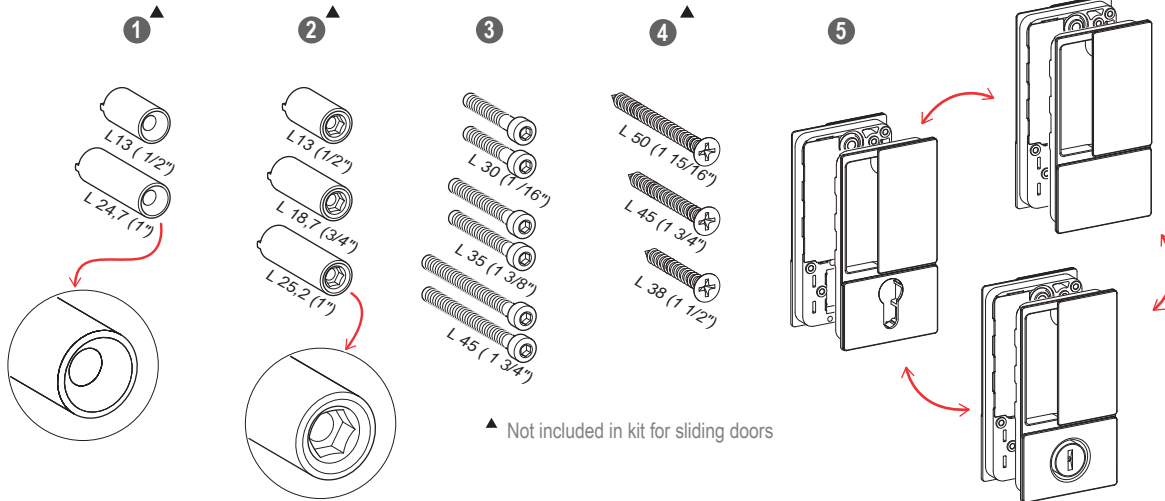

WAVE

Kit content

▲ Not included in kit for sliding doors

Installation on flush doors with or without rebate

ACCESSORIES CHOICE							
Sash details			Accessories				
X	A	B	1	2	3	4	
1 1/2"	3/4"	3/4"	1/2"	1/2"	1 3/16"	1 1/2"	
1 9/16"	3/4"	13/16"	1/2"	1/2"	1 3/8"	1 1/2"	
1 3/4"	3/4"	1"	1/2"	3/4"	1 3/8"	1 3/4"	
1 3/4"	3/4"	1 1/16"	1/2"	3/4"	1 3/8"	1 3/4"	
1 15/16"	3/4"	1 3/16"	1/2"	1"	1 3/4"	1 15/16"	
1 15/16"	7/8"	1 1/8"	1/2"	3/4"	1 3/4"	1 3/4"	
2 3/16"	13/16"	1 5/16"	1/2"	1"	1 3/4"	1 15/16"	

* Not possible for WC hub version

▲ To install **A** and **B** properly, please make sure that the handle turns in the direction of the hinges side (for rebated doors) or in the direction to the opening side (for sliding doors).

★ Block the cylinder only after the handle fastening and the cover application

WAVE - Assembly instructions

Installation on sliding doors with lock

ACCESSORIES CHOICE	
Sash details	Accessories
X	3
1 1/2"	1 3/16"
1 9/16"	1 3/8"
1 3/4"	1 3/8"
1 15/16"	1 3/4"

3 mm 1/8"

X

▲ To install **A** and **B** properly, please make sure that the handle turns in the direction of the hinges side (for rebated doors) or in the direction to the opening side (for sliding doors).