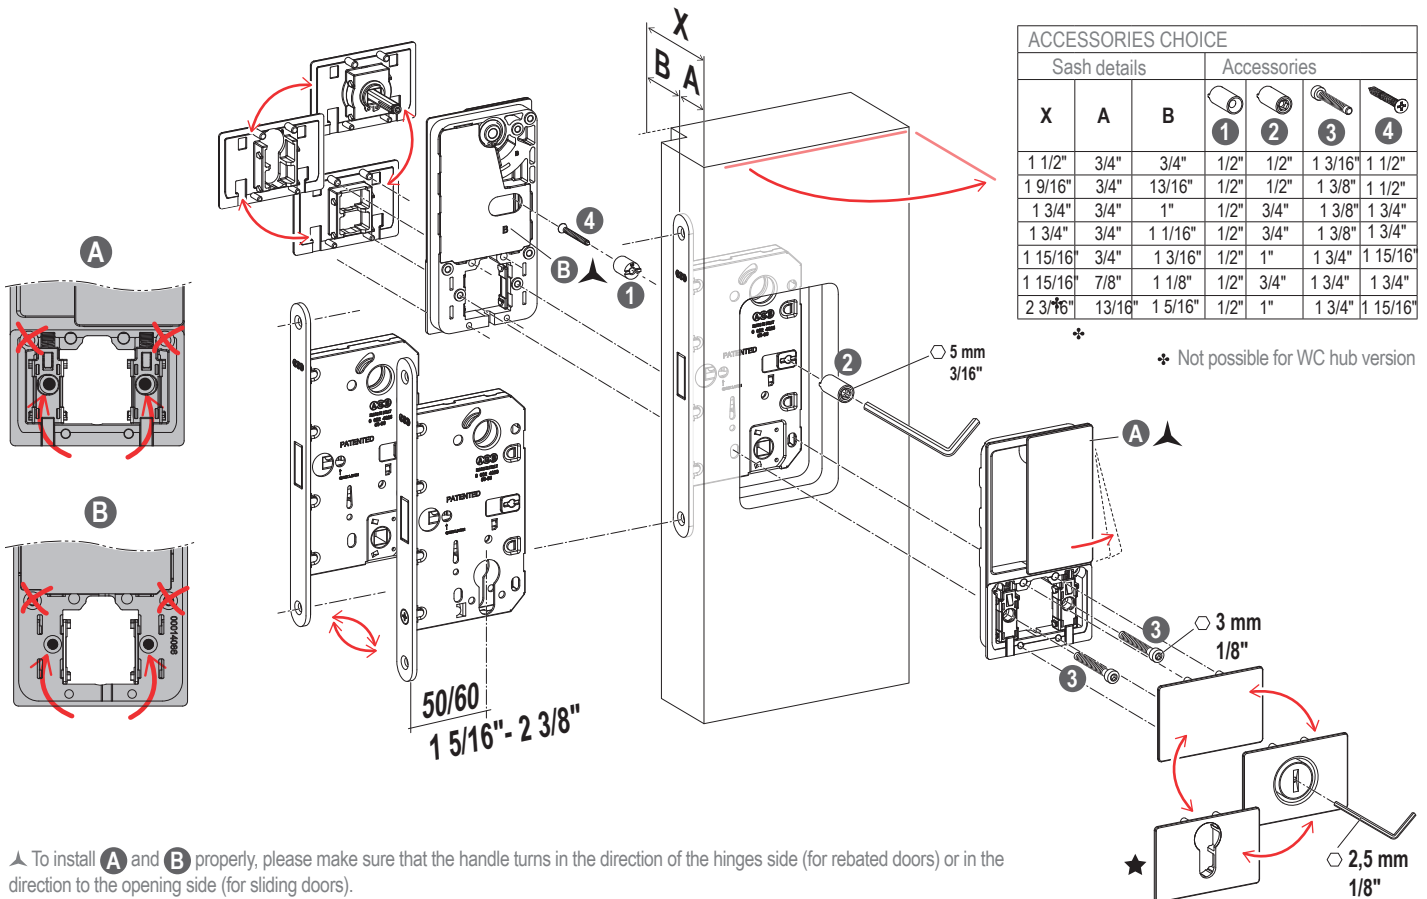

WAVE

Kit content

▲ Not included in kit for sliding doors

Installation on flush doors with or without rebate

ACCESSORIES CHOICE							
Sash details			Accessories				
X	A	B	1	2	3	4	
1 1/2"	3/4"	3/4"	1/2"	1/2"	1 3/16"	1 1/2"	
1 9/16"	3/4"	13/16"	1/2"	1/2"	1 3/8"	1 1/2"	
1 3/4"	3/4"	1"	1/2"	3/4"	1 3/8"	1 3/4"	
1 3/4"	3/4"	1 1/16"	1/2"	3/4"	1 3/8"	1 3/4"	
1 15/16"	3/4"	1 3/16"	1/2"	1"	1 3/4"	1 15/16"	
1 15/16"	7/8"	1 1/8"	1/2"	3/4"	1 3/4"	1 3/4"	
2 3/16"	13/16"	1 5/16"	1/2"	1"	1 3/4"	1 15/16"	

* Not possible for WC hub version

▲ To install **A** and **B** properly, please make sure that the handle turns in the direction of the hinges side (for rebated doors) or in the direction to the opening side (for sliding doors).

★ Block the cylinder only after the handle fastening and the cover application

WAVE - Assembly instructions

Installation on sliding doors with lock

ACCESSORIES CHOICE	
Sash details	Accessories
X	3
1 1/2"	1 3/16"
1 9/16"	1 3/8"
1 3/4"	1 3/8"
1 15/16"	1 3/4"

3 mm 1/8"

X

▲ To install **A** and **B** properly, please make sure that the handle turns in the direction of the hinges side (for rebated doors) or in the direction to the opening side (for sliding doors).