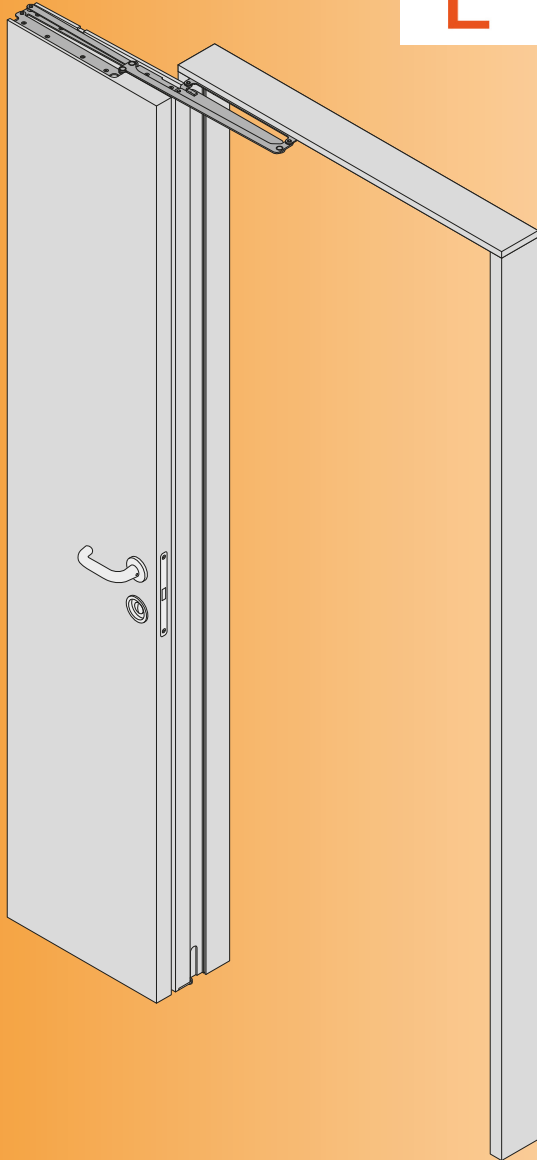

COMPACK [®] 180°

LIVING

 **CELEGON**
SMART OPENING SYSTEMS
MADE IN ITALY

SHORT INSTALLATION INSTRUCTIONS

COMPACK LIVING 180° system

INSTALLATION INSTRUCTIONS

Part list		
Ref.	Q.ty	Description
500	1	Compack Living 180 system RH or LH
510	1	Central hinge lower
520	1	Lateral hinge lower for leaf RH or LH
550	14	Screw TSP trx ø 4x30
560	1	Invisible hinge for alignment leaf
570	1	Magnetic lock Compack Living with strikers and special square spindle (optional)

Assembling the hardware on the jamb

Part list		
Ref.	Q.ty	Description
530	1	Lateral hinge lower for jamb RH or LH
550	2	Screw TSP trx ø 4x30
570	1	Magnetic lock Compack Living with strikers and special square spindle (optional)

Installation door leaf on the jambs

See sequence below for fitting the door:

- 1 fold the door leaves against one another
- 2 mount the door on the pivot of the hinge lower
- 3 position the top hardware pieces in **perfect alignment with the corner** and screw in place (screws included)

Part list		
Ref.	Q.ty	Description
540	4	Screw TSP trx ø 4x20

ADJUSTMENT OF SECONDARY STOP

The adjustable secondary stop is used when traditional paired door handles or knobs are used for versions 1, 2 and 3 (see chapter 3. VARIANTS OF USE).