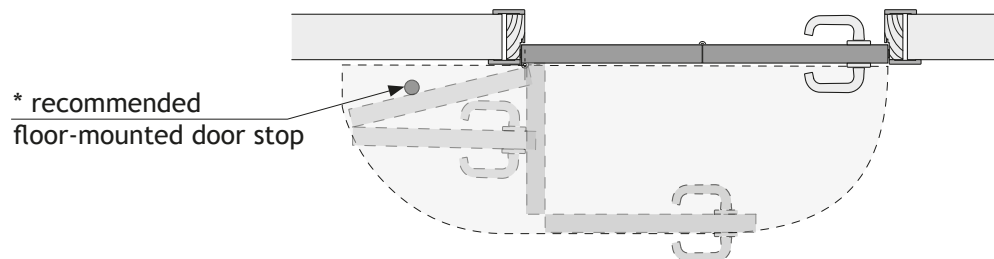

ADJUSTMENT OF SECONDARY STOP

The adjustable secondary stop is used when traditional paired door handles or knobs are used for versions 1, 2 and 3 (see chapter 3. VARIANTS OF USE).

This also makes it possible to use a traditional lock.