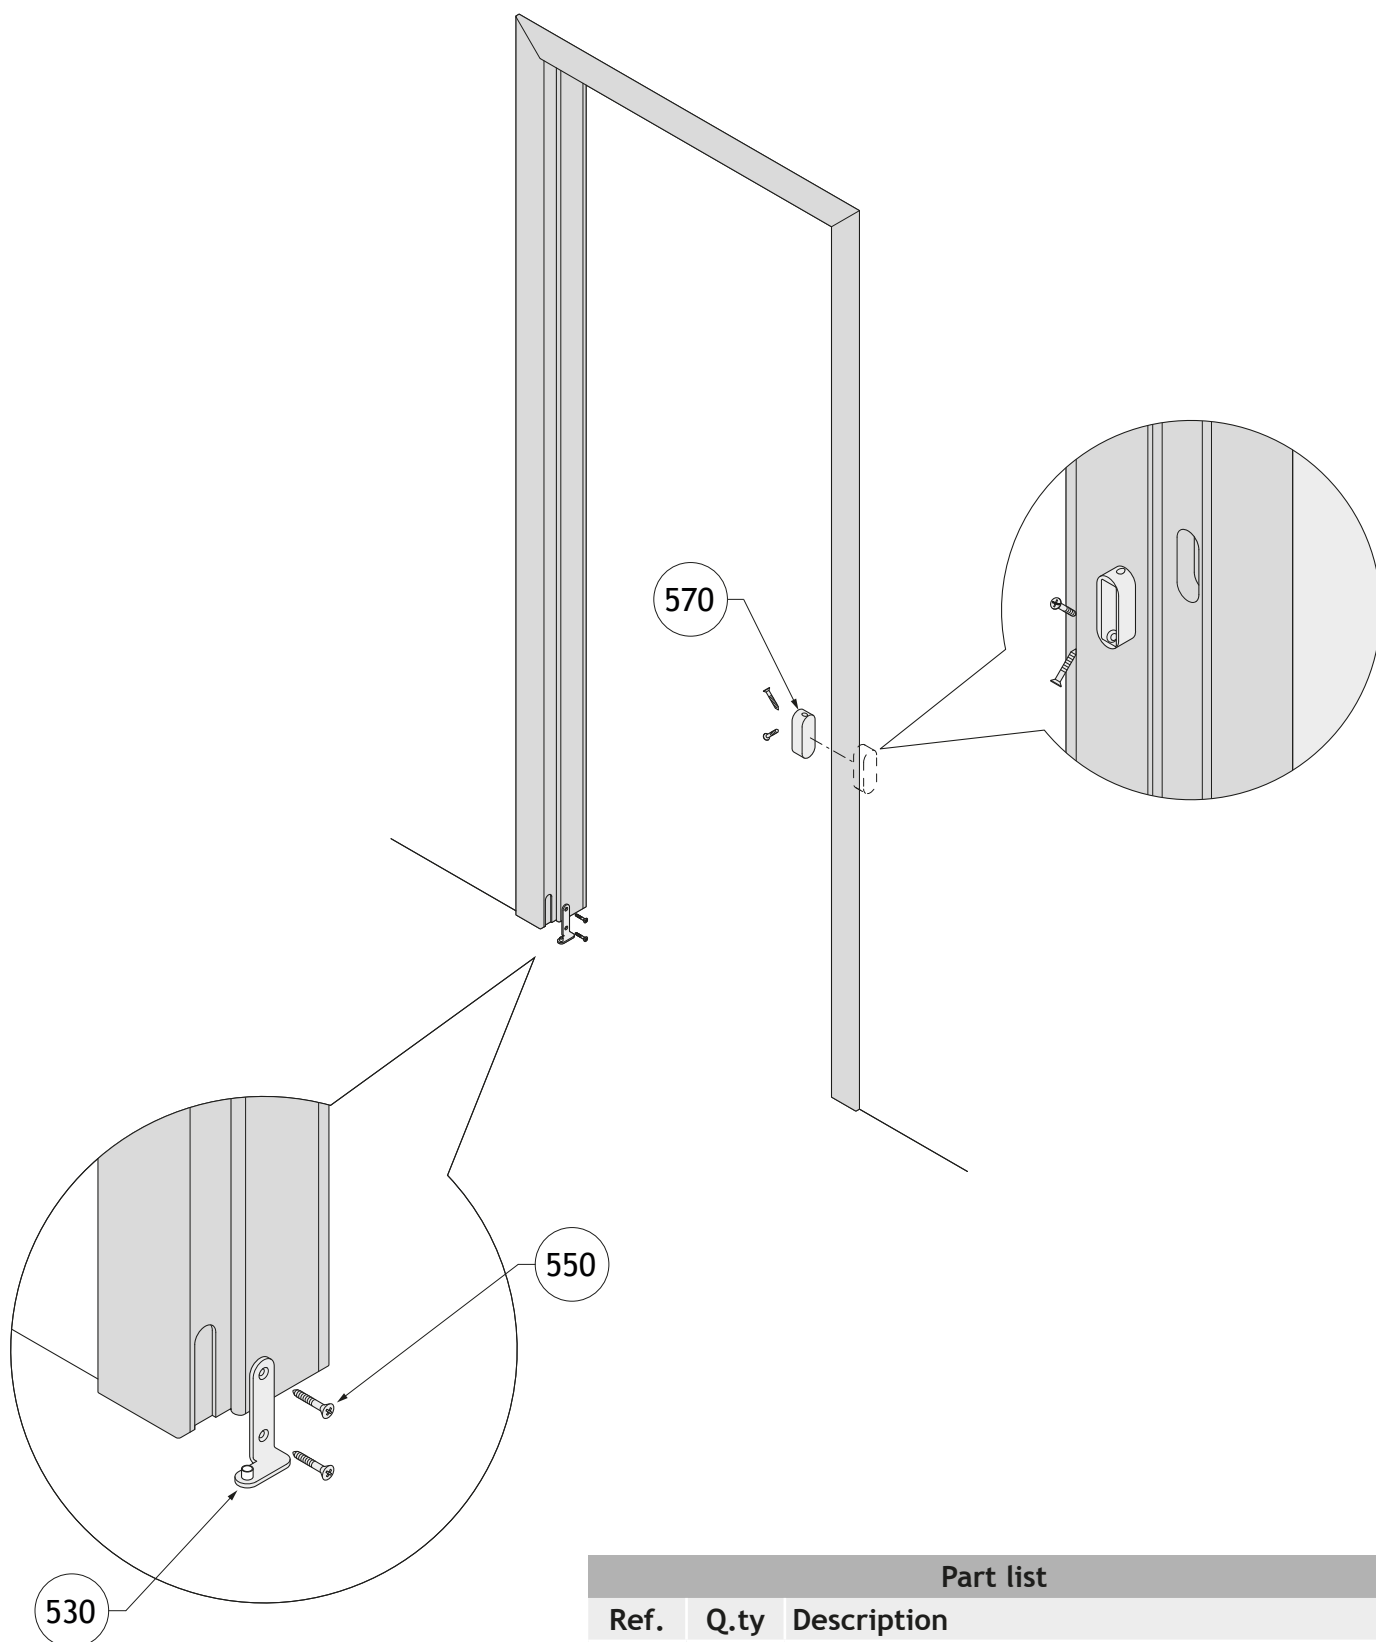

COMPACK [®] 180°

LIVING

 **CELEGON**
SMART OPENING SYSTEMS
MADE IN ITALY

SHORT INSTALLATION INSTRUCTIONS

COMPACK LIVING 180° system

INSTALLATION INSTRUCTIONS

Part list		
Ref.	Q.ty	Description
500	1	Compack Living 180 system RH or LH
510	1	Central hinge lower
520	1	Lateral hinge lower for leaf RH or LH
550	14	Screw TSP trx ø 4x30
560	1	Invisible hinge for alignment leaf
570	1	Magnetic lock Compack Living with strikers and special square spindle (optional)

Assembling the hardware on the jamb

Part list		
Ref.	Q.ty	Description
530	1	Lateral hinge lower for jamb RH or LH
550	2	Screw TSP trx ø 4x30
570	1	Magnetic lock Compack Living with strikers and special square spindle (optional)

Installation door leaf on the jambs

See sequence below for fitting the door:

- 1 fold the door leaves against one another
- 2 mount the door on the pivot of the hinge lower
- 3 position the top hardware pieces in **perfect alignment with the corner** and screw in place (screws included)

Part list		
Ref.	Q.ty	Description
540	4	Screw TSP trx ø 4x20

ADJUSTMENT OF SECONDARY STOP

The adjustable secondary stop is used when traditional paired door handles or knobs are used for versions 1, 2 and 3 (see chapter 3. VARIANTS OF USE).