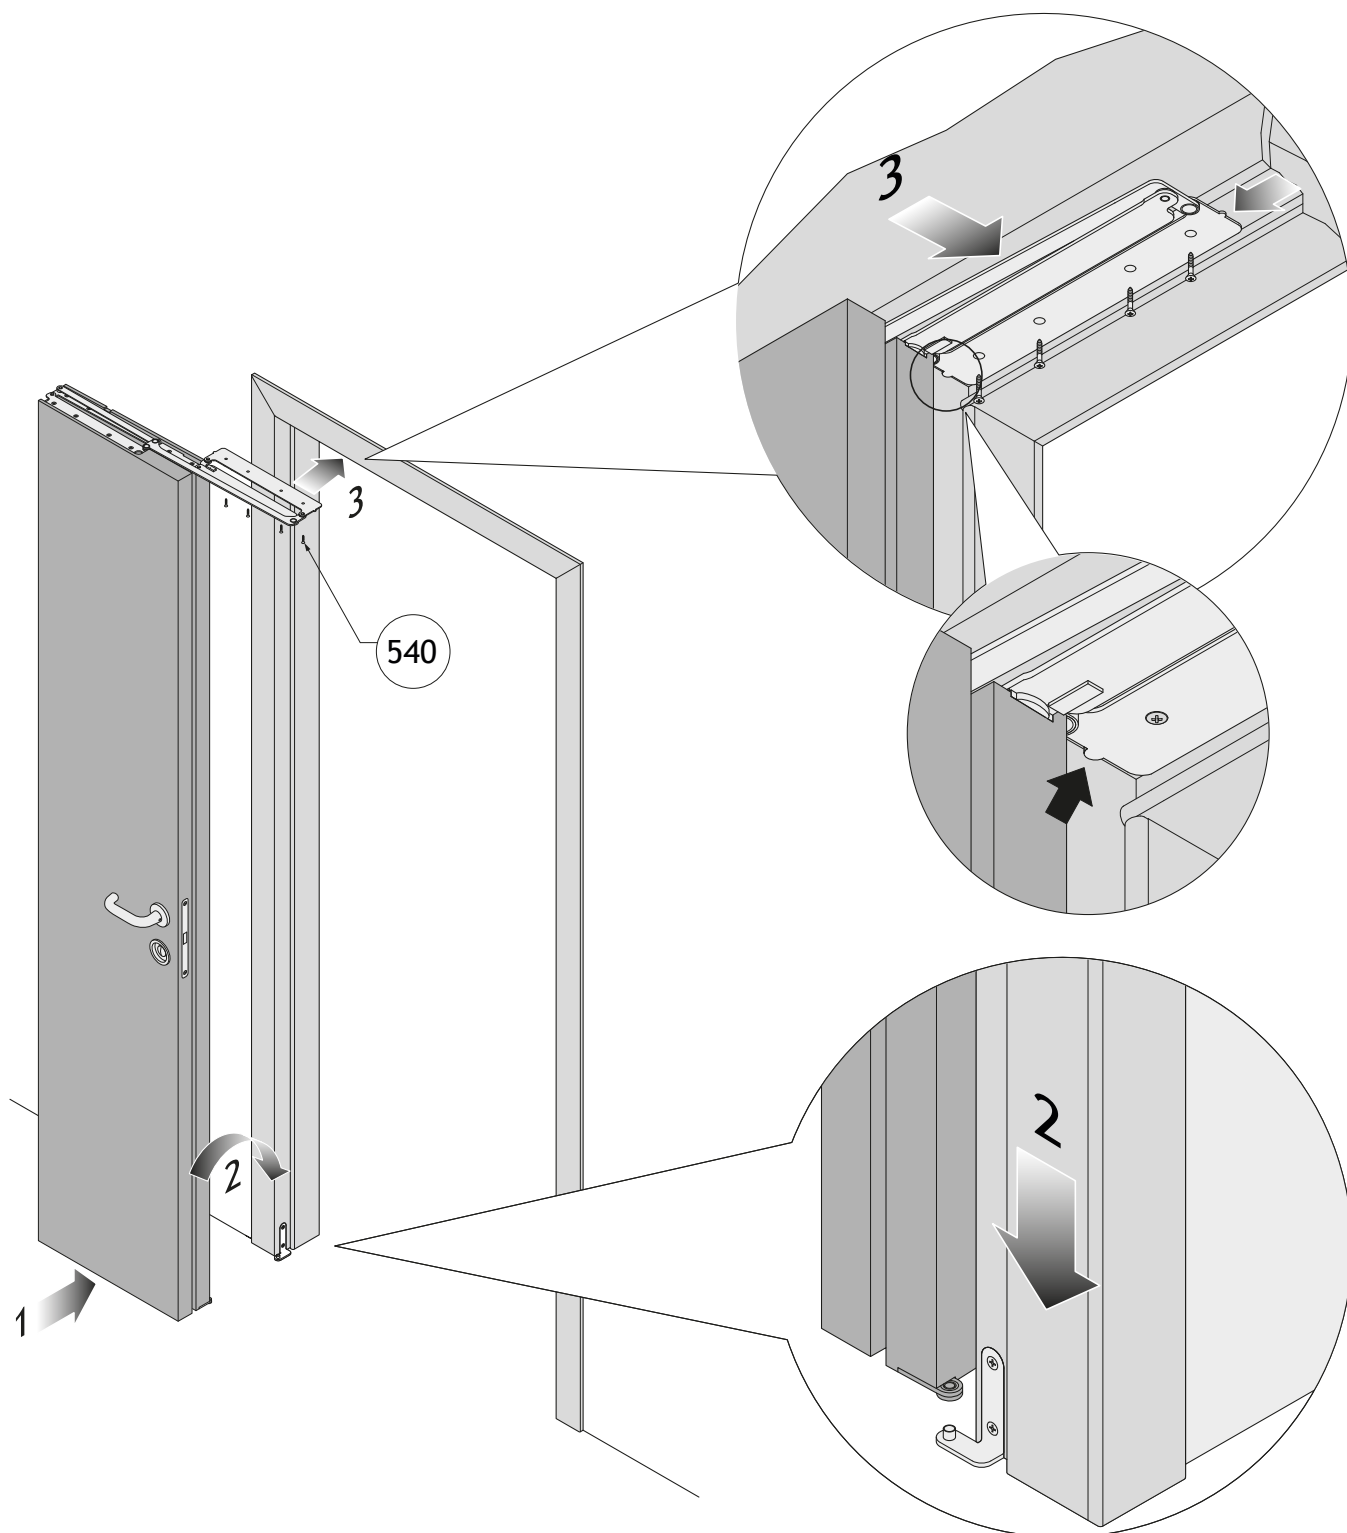

COMPACK [®] 180°

LIVING

 **CELEGON**
SMART OPENING SYSTEMS
MADE IN ITALY

SHORT INSTALLATION INSTRUCTIONS

COMPACK LIVING 180° system

INSTALLATION INSTRUCTIONS

Part list		
Ref.	Q.ty	Description
500	1	Compack Living 180 system RH or LH
510	1	Central hinge lower
520	1	Lateral hinge lower for leaf RH or LH
550	14	Screw TSP trx ø 4x30
560	1	Invisible hinge for alignment leaf
570	1	Magnetic lock Compack Living with strikers and special square spindle (optional)

Assembling the hardware on the jamb

Part list		
Ref.	Q.ty	Description
530	1	Lateral hinge lower for jamb RH or LH
550	2	Screw TSP trx ø 4x30
570	1	Magnetic lock Compack Living with strikers and special square spindle (optional)

Installation door leaf on the jambs

See sequence below for fitting the door:

- 1 fold the door leaves against one another
- 2 mount the door on the pivot of the hinge lower
- 3 position the top hardware pieces in **perfect alignment with the corner** and screw in place (screws included)

Part list		
Ref.	Q.ty	Description
540	4	Screw TSP trx ø 4x20

ADJUSTMENT OF SECONDARY STOP

The adjustable secondary stop is used when traditional paired door handles or knobs are used for versions 1, 2 and 3 (see chapter 3. VARIANTS OF USE).