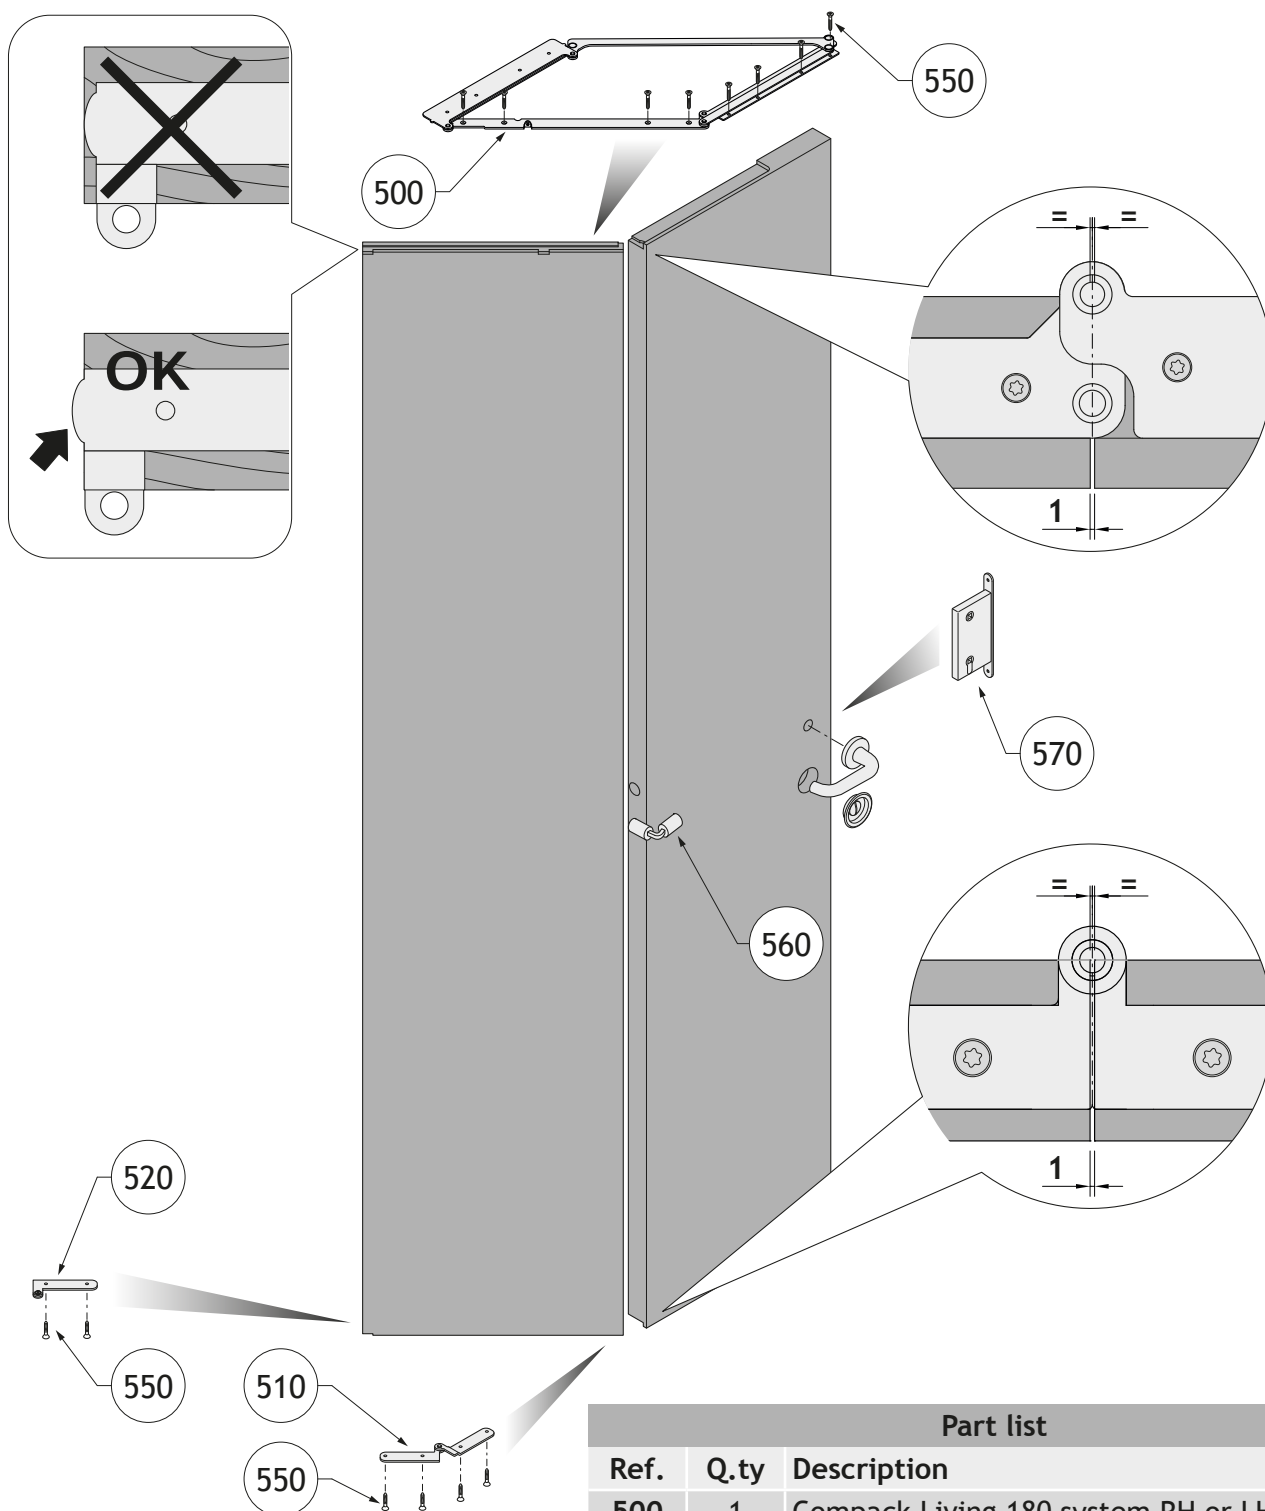

COMPACK [®] 180°

LIVING

 **CELEGON**
SMART OPENING SYSTEMS
MADE IN ITALY

SHORT INSTALLATION INSTRUCTIONS

COMPACK LIVING 180° system

INSTALLATION INSTRUCTIONS

Part list		
Ref.	Q.ty	Description
500	1	Compack Living 180 system RH or LH
510	1	Central hinge lower
520	1	Lateral hinge lower for leaf RH or LH
550	14	Screw TSP trx ø 4x30
560	1	Invisible hinge for alignment leaf
570	1	Magnetic lock Compack Living with strikers and special square spindle (optional)

Assembling the hardware on the jamb

Part list		
Ref.	Q.ty	Description
530	1	Lateral hinge lower for jamb RH or LH
550	2	Screw TSP trx ø 4x30
570	1	Magnetic lock Compack Living with strikers and special square spindle (optional)

Installation door leaf on the jambs

See sequence below for fitting the door:

- 1 fold the door leaves against one another
- 2 mount the door on the pivot of the hinge lower
- 3 position the top hardware pieces in **perfect alignment with the corner** and screw in place (screws included)

Part list		
Ref.	Q.ty	Description
540	4	Screw TSP trx ø 4x20

ADJUSTMENT OF SECONDARY STOP

The adjustable secondary stop is used when traditional paired door handles or knobs are used for versions 1, 2 and 3 (see chapter 3. VARIANTS OF USE).