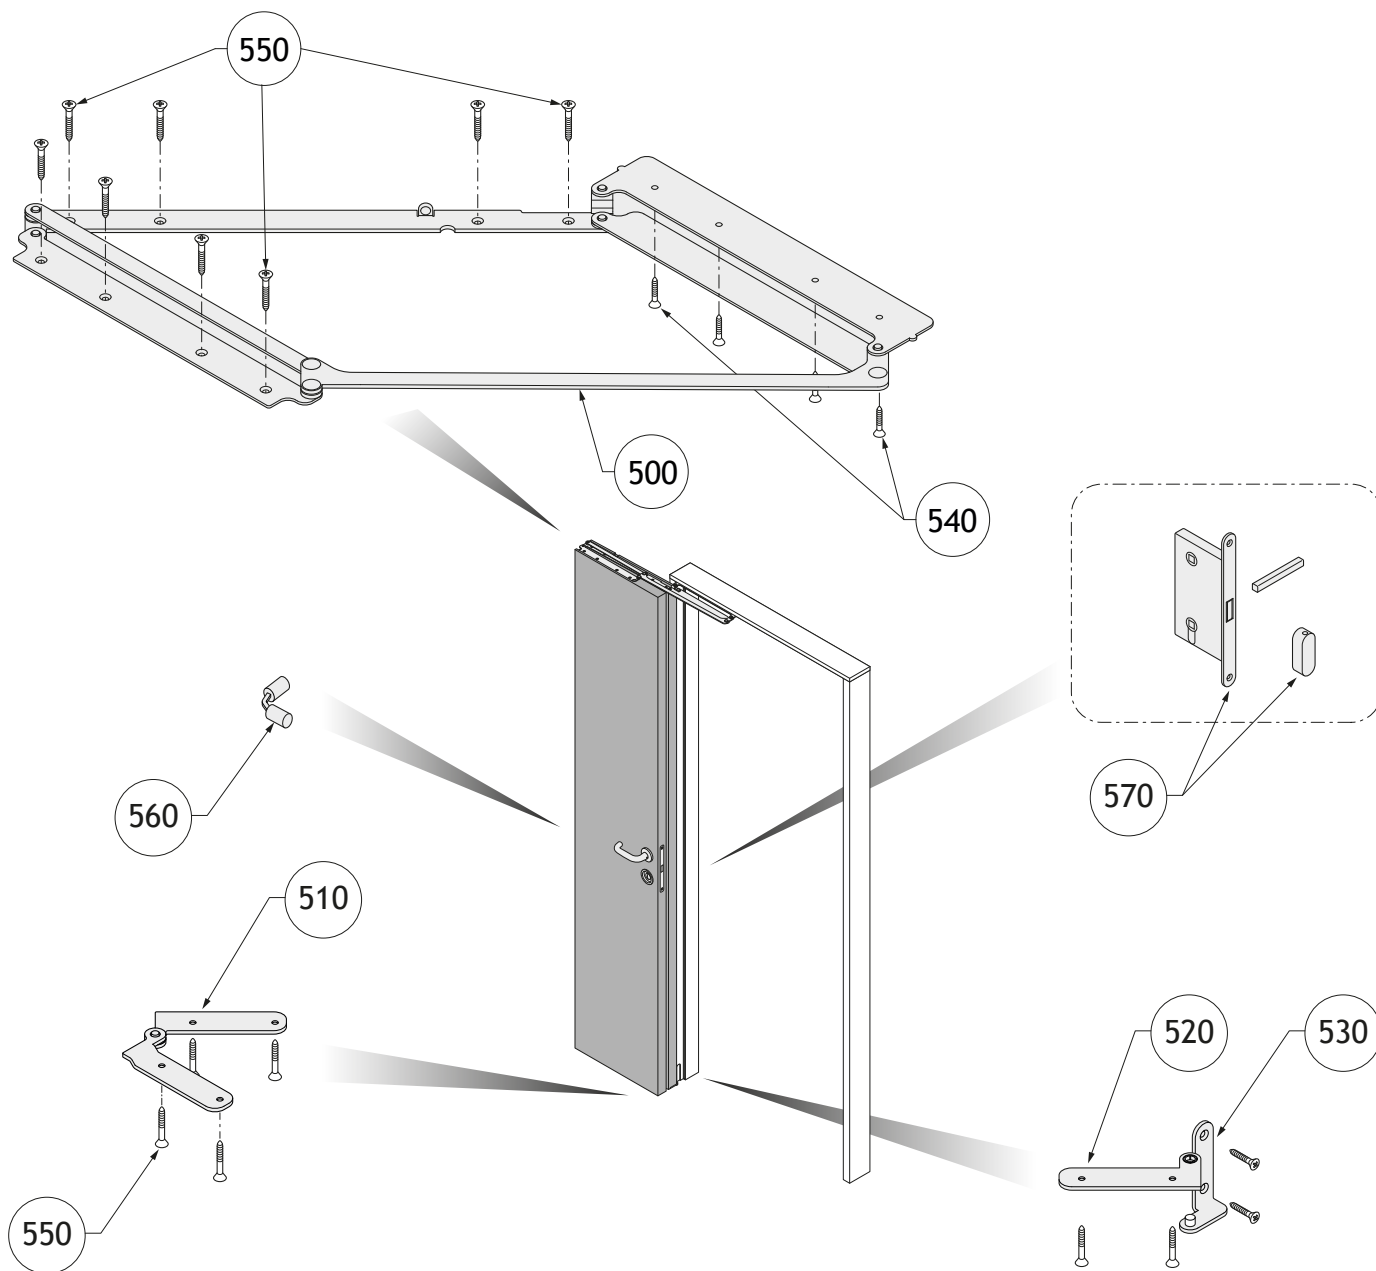

Installation door leaf on the jambs

See sequence below for fitting the door:

- 1 fold the door leaves against one another
- 2 mount the door on the pivot of the hinge lower
- 3 position the top hardware pieces in **perfect alignment with the corner** and screw in place (screws included)

Part list		
Ref.	Q.ty	Description
540	4	Screw TSP trx ø 4x20

ADJUSTMENT OF SECONDARY STOP

The adjustable secondary stop is used when traditional paired door handles or knobs are used for versions 1, 2 and 3 (see chapter 3. VARIANTS OF USE).

This also makes it possible to use a traditional lock.

To prevent the handle or knob from hitting the door when it is opened, the secondary stop must be adjusted by using a 3 mm hex key with ball end.

*** Important:** after adjusting the stop, a floor-mounted doorstop should also be installed.

Hardware

Part list		
Ref.	Q.ty	Description
500	1	Compack Living system RH or LH
510	1	Central hinge lower
520	1	Lateral hinge lower for leaf RH or LH
530	1	Lateral hinge lower for jamb RH or LH
540	4	Screw TSP trx ø 4x20
550	16	Screw TSP trx ø 4x30
560	1	Invisible hinge for alignment leaves
570	1	Magnetic lock Compack Living with strikers and special square spindle (optional)