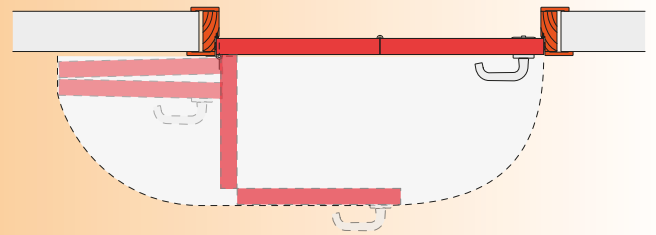

COMPACK [®] 180°

LIVING

 **CELEGON**
SMART OPENING SYSTEMS
MADE IN ITALY

SHORT INSTALLATION INSTRUCTIONS

COMPACK LIVING 180° system

INSTALLATION INSTRUCTIONS

Part list		
Ref.	Q.ty	Description
500	1	Compack Living 180 system RH or LH
510	1	Central hinge lower
520	1	Lateral hinge lower for leaf RH or LH
550	14	Screw TSP trx ø 4x30
560	1	Invisible hinge for alignment leaf
570	1	Magnetic lock Compack Living with strikers and special square spindle (optional)

Assembling the hardware on the jamb

Part list		
Ref.	Q.ty	Description
530	1	Lateral hinge lower for jamb RH or LH
550	2	Screw TSP trx ø 4x30
570	1	Magnetic lock Compack Living with strikers and special square spindle (optional)

Installation door leaf on the jambs

See sequence below for fitting the door:

- 1 fold the door leaves against one another
- 2 mount the door on the pivot of the hinge lower
- 3 position the top hardware pieces in **perfect alignment with the corner** and screw in place (screws included)

Part list		
Ref.	Q.ty	Description
540	4	Screw TSP trx ø 4x20

ADJUSTMENT OF SECONDARY STOP

The adjustable secondary stop is used when traditional paired door handles or knobs are used for versions 1, 2 and 3 (see chapter 3. VARIANTS OF USE).