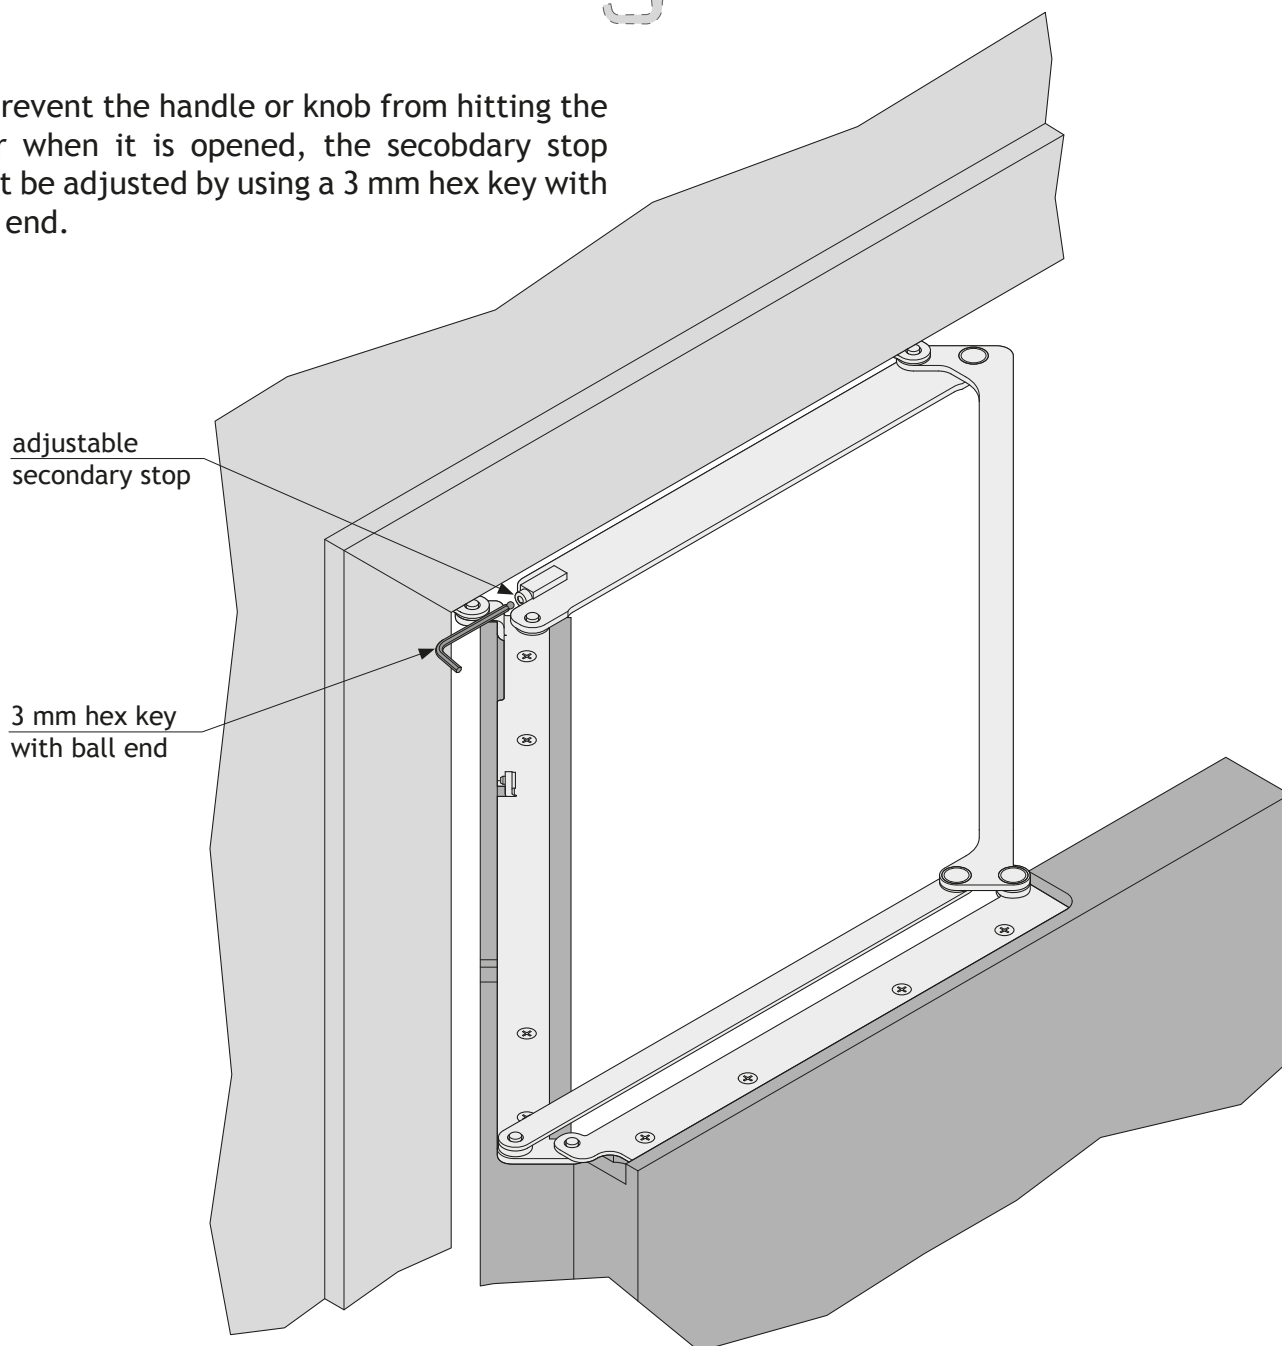

To prevent the handle or knob from hitting the door when it is opened, the secondary stop must be adjusted by using a 3 mm hex key with ball end.