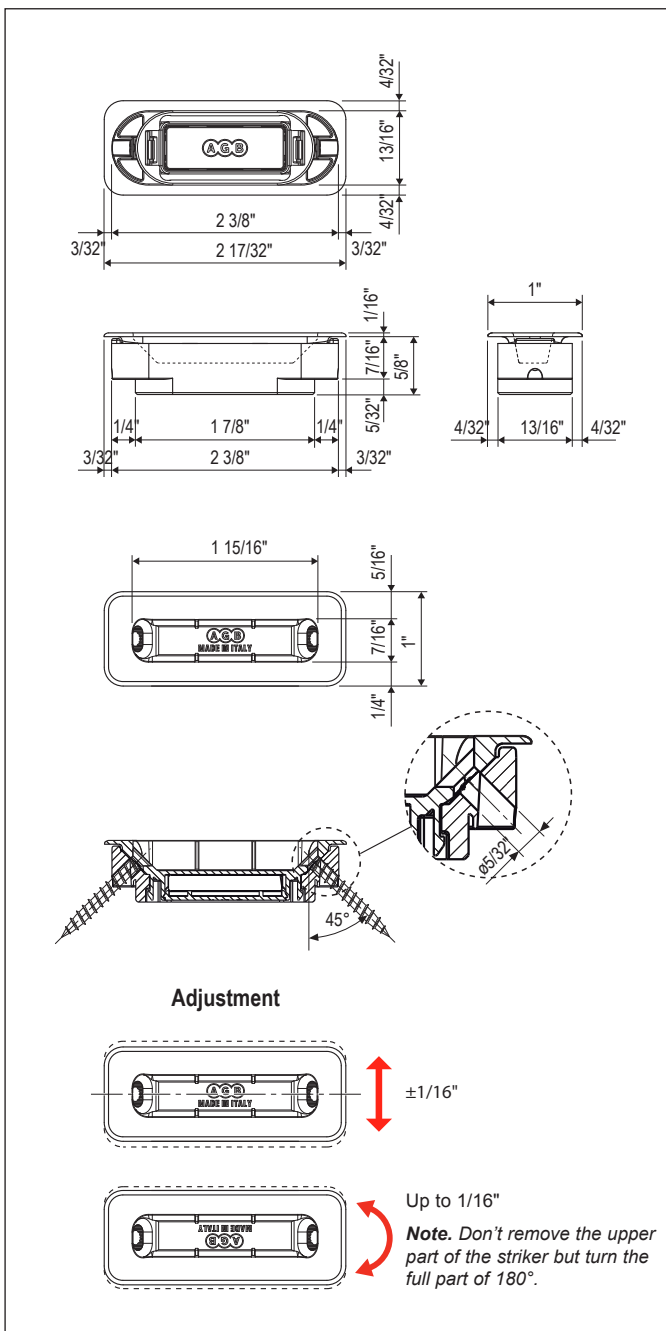

Minimal Plus XT striker for Polaris 2XT, Revolution XT and Vitra - for wooden door frame

Description

Minimalist and linear design, it is an adjustable striker in nylon which is very discreetly installed on the door frame.

Selection and Application

To be coupled on doors with wooden frame (rebated and flush).

The slanted walls of the striker ensure match with the lock latch, for perfect closing.

Mounting

For mounting, use two screws 5/32" x 25/32" (3,5x20 mm), hidden in striker niche.

Order Specifications

Material	Article
STEEL	B02402.28.XX

Note. Refer to the price list in force to check the availability of the finishes.