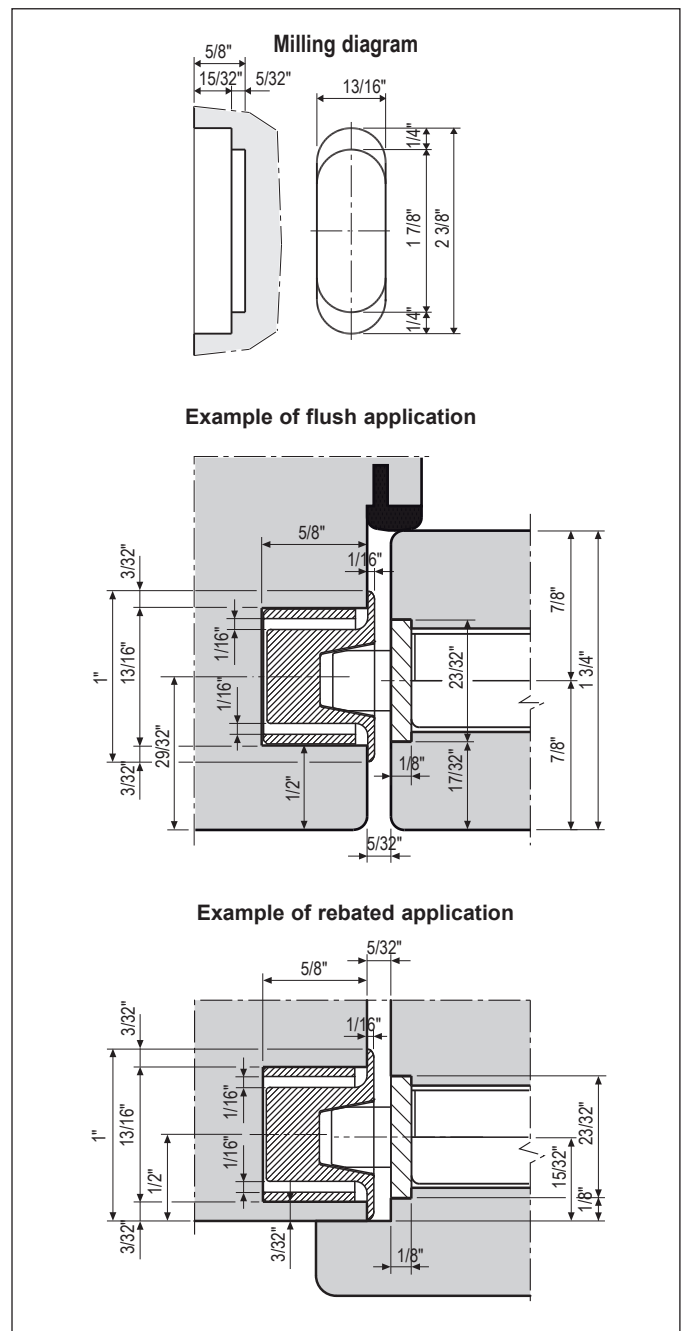

Minimal Plus XT striker for Polaris 2XT, Revolution XT and Vitra - for wooden door frame

Description

Minimalist and linear design, it is an adjustable striker in nylon which is very discreetly installed on the door frame.

Selection and Application

To be coupled on doors with wooden frame (rebated and flush).

The slanted walls of the striker ensure match with the lock latch, for perfect closing.

Mounting

For mounting, use two screws 5/32" x 25/32" (3,5x20 mm), hidden in striker niche.

Order Specifications

Material	Article
STEEL	B02402.28.XX

Note. Refer to the price list in force to check the availability of the finishes.