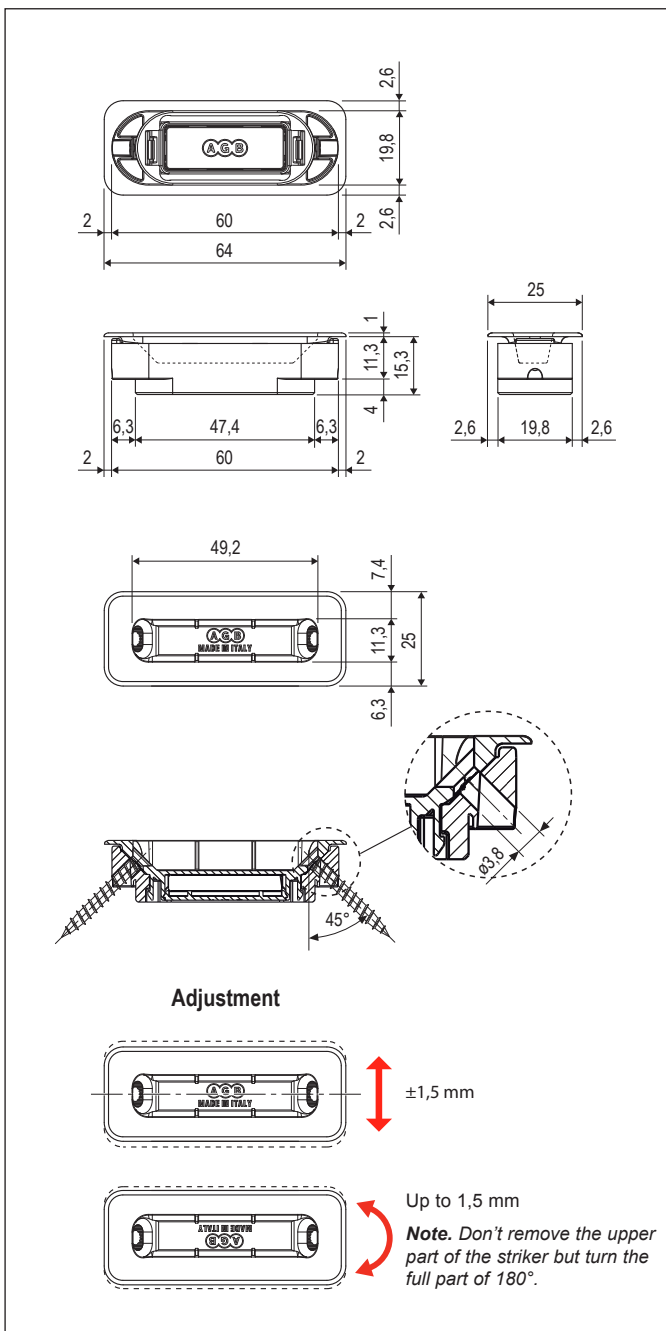

### Description

Minimalist and linear design, it is an adjustable striker in nylon which is very discreetly installed on the door frame.

### Mounting

For mounting, use two screws (3,5x20 mm), hidden in striker niche.