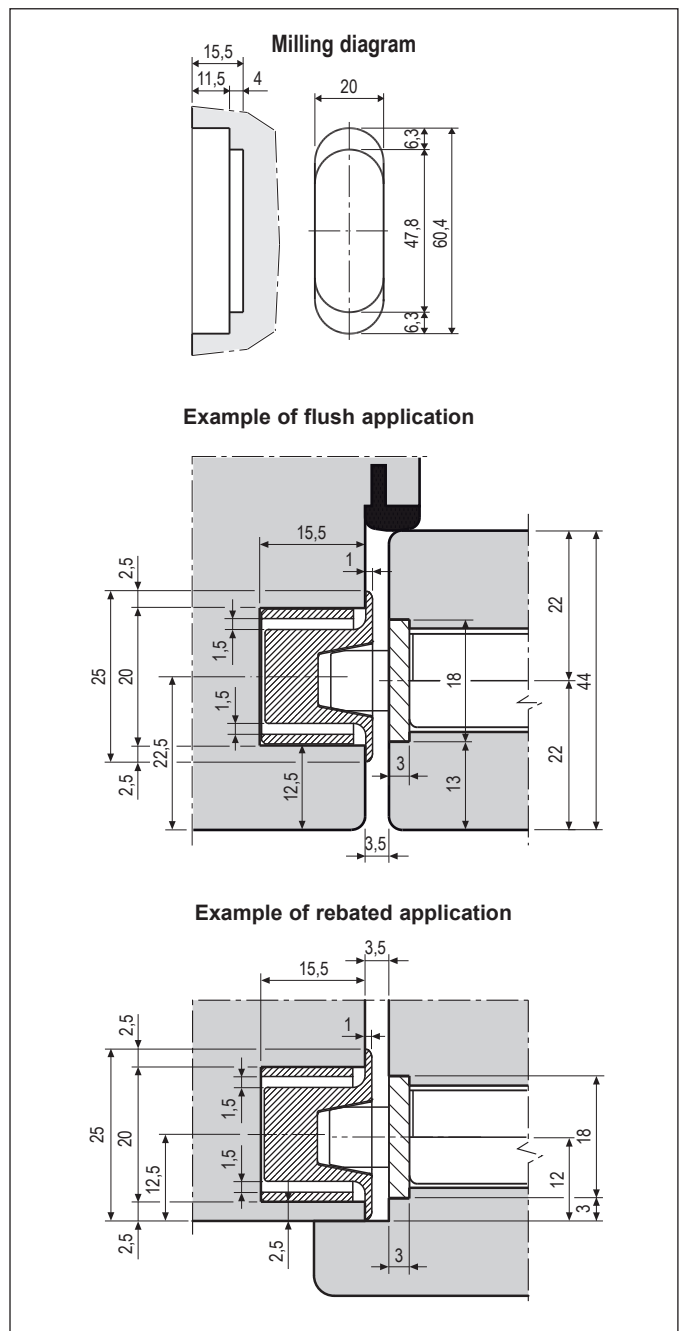

### Description

Minimalist and linear design, it is an adjustable striker in nylon which is very discreetly installed on the door frame.

### Selection and Application

To be coupled on doors with wooden frame (rebated and flush).

The slanted walls of the striker ensure match with the lock latch, for perfect closing.

### Mounting

For mounting, use two screws (3,5x20 mm), hidden in striker niche.