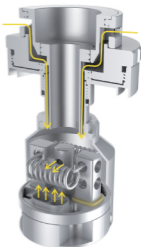

VAPRESSO

GEMINI RTA MEGA

Quick Guide

Feature:

Perfect air flow system

Zero blind Spot, multiple angle air inflow

Material: Stainless Steel,
Pyrex glass and plastic

Size: 25X66.5mm

Capacity: 4.0ml

Tip: Delrin and
510 drip tip

Full range use

Direct to lung / mouth to lung

More drip tip options

13.5mm drip set inside, include a 510 drip connector

Easy to built

17 MM improved two posts Velocity style deck, 2 MM post holes, clapton wire compatible

Top refill

Convenient to fill

Juice flow control:

Rotate the E-liquid chamber to close liquid flow before filling

Refilling:

1. Turn the Juice flow control ring to close the e-liquid inflow holes;

2. Unscrew the top and proceed to fill;
3. Screw the top firmly THEN turn the juice flow control ring to open the e-liquid inflow holes;