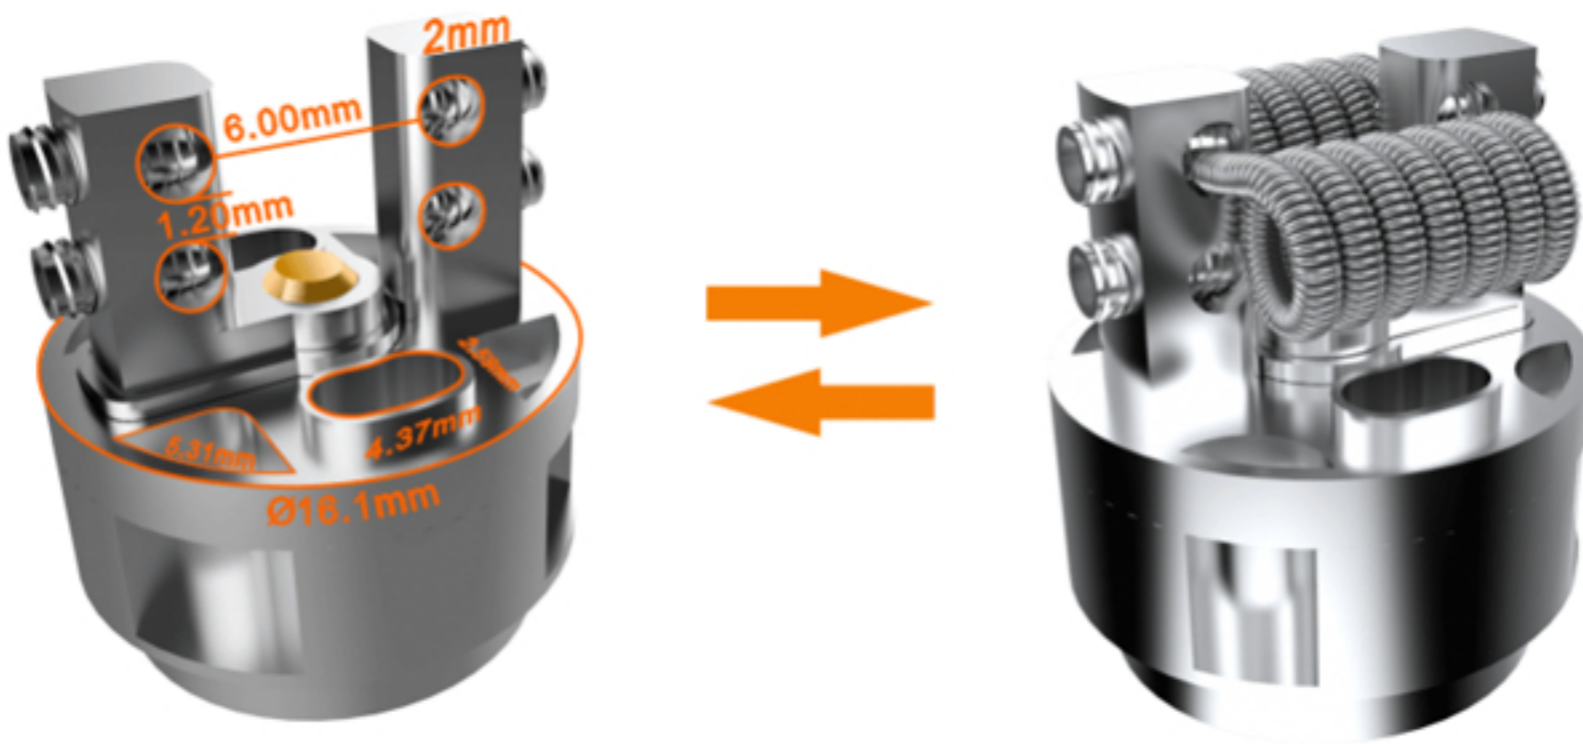

Initial RTA with the biggest deck and Clapton coil compatibility

Easy to build

Griffin features a two post Velocity-style deck ($\Phi 16.1\text{mm}$) with 2mm post holes

Top filling:

Convenient to fill

Juice flow control:

Rotate the tank to close liquid flow before filling

Drip Tip:

Griffin compatible with 13.5mm drip tip also comes with 510 adapter

Full gold-plated housing for better conductivity