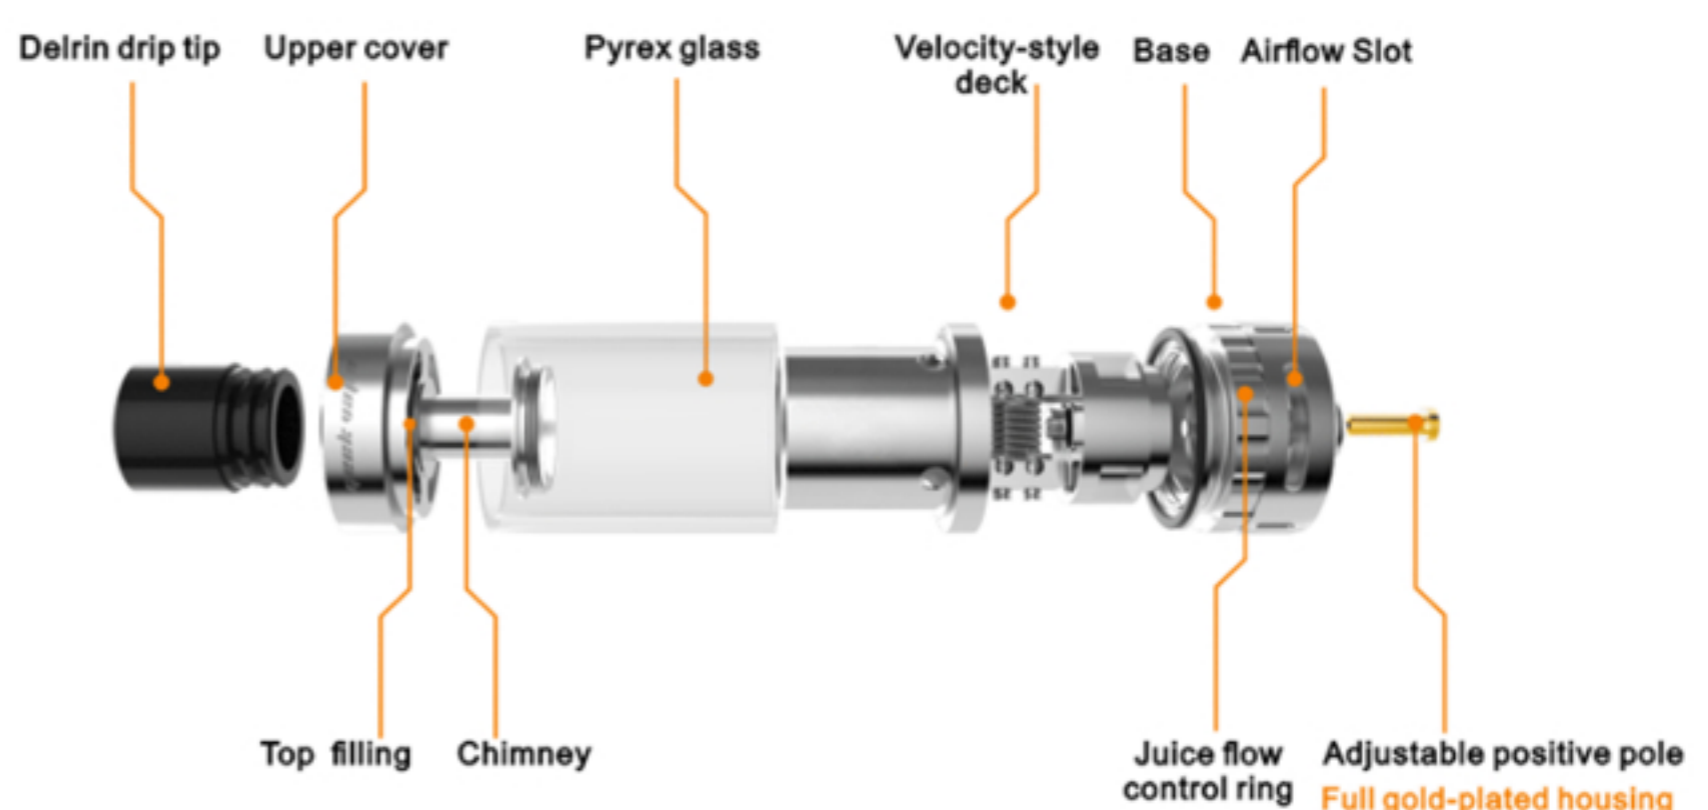

Initial RTA with the biggest deck and Clapton coil compatibility

Easy to build

Griffin features a two post Velocity-style deck ($\Phi 16.1\text{mm}$) with 2mm post holes

Top filling:

Convenient to fill

Juice flow control:

Rotate the tank to close liquid flow before filling

Drip Tip:

Griffin compatible with 13.5mm drip tip also comes with 510 adapter

Full gold-plated housing for better conductivity