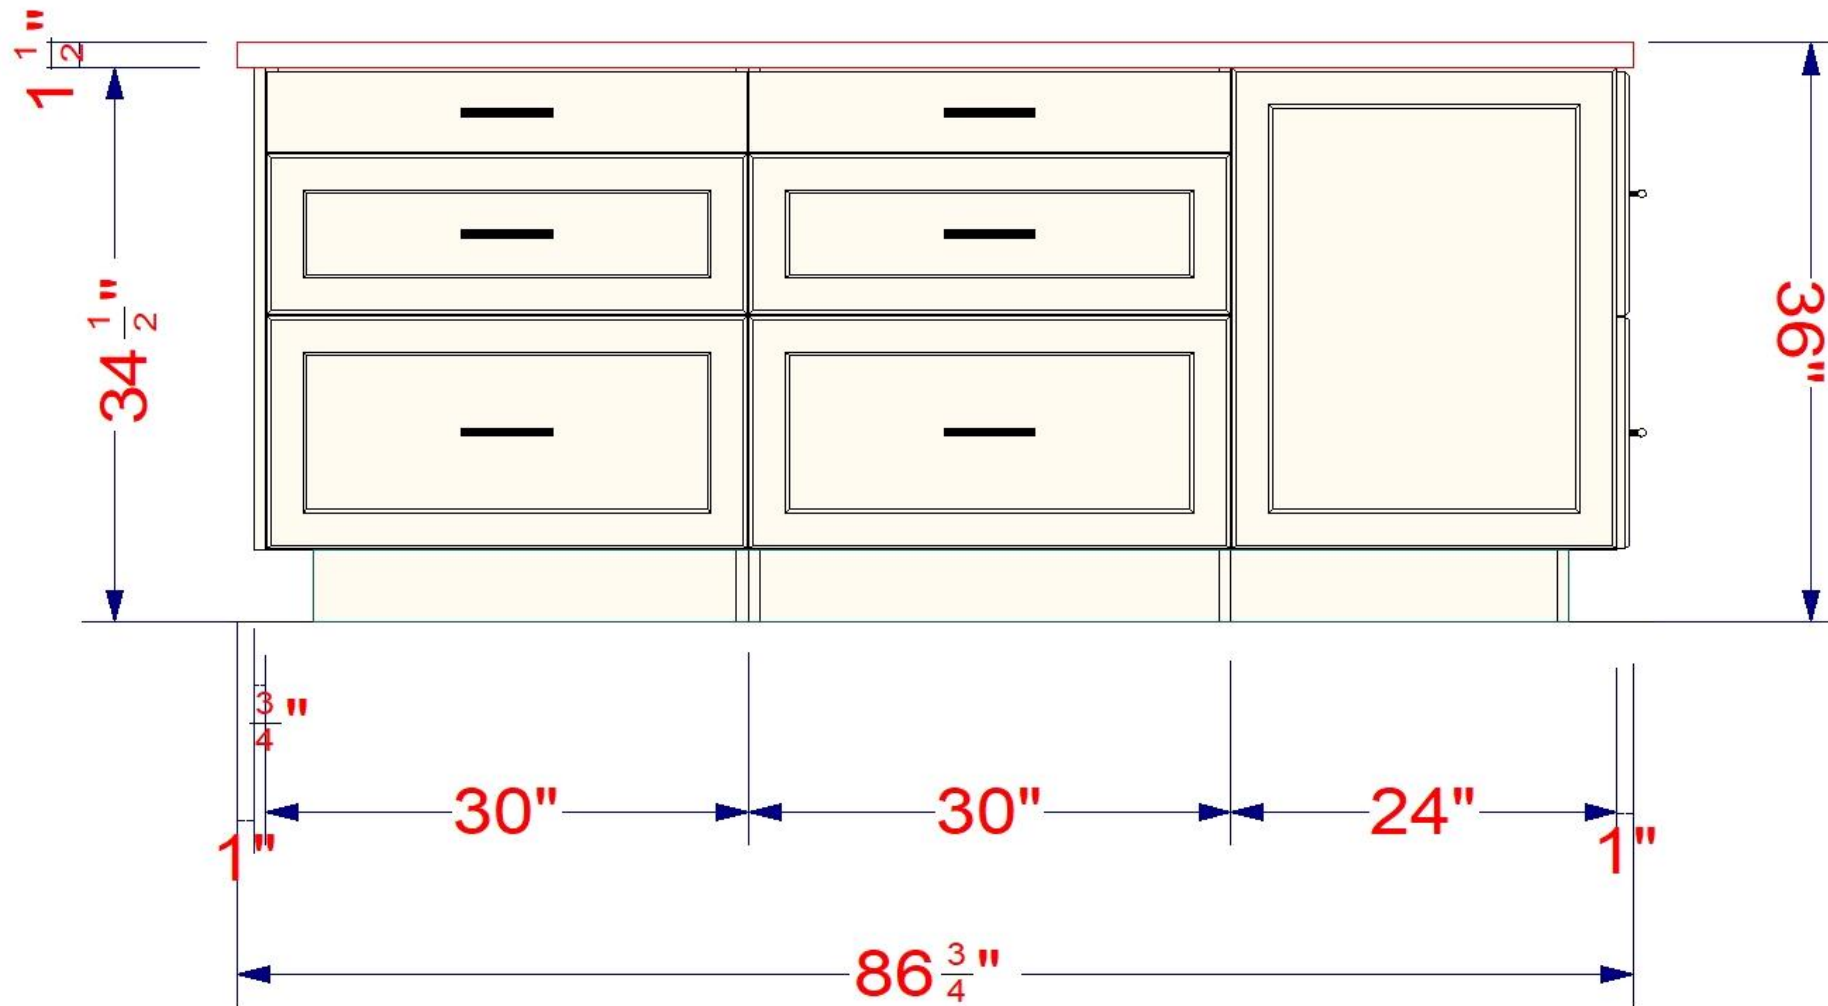

The **Elevations** are vertical views of your kitchen walls. It's the easiest and most detailed way to know the specifics for each cabinet along the wall. This allows you to review measurements, appliance locations and cabinet distribution

All dimensions size designations given are subject to verification on job site and adjustment to fit job conditions.

IKD

*INSPIRED*KITCHEN*DESIGN*

02

Floor Plans

- Floor Plan
- Panel
- Countertop
- Numbered Floor Plan

These are schematic drawings of your kitchen with measurements as seen from above. You'll see the overall space layout. All walls, doors, windows and walkways are included.

All dimensions size designations given are subject to verification on job site and adjustment to fit job conditions.