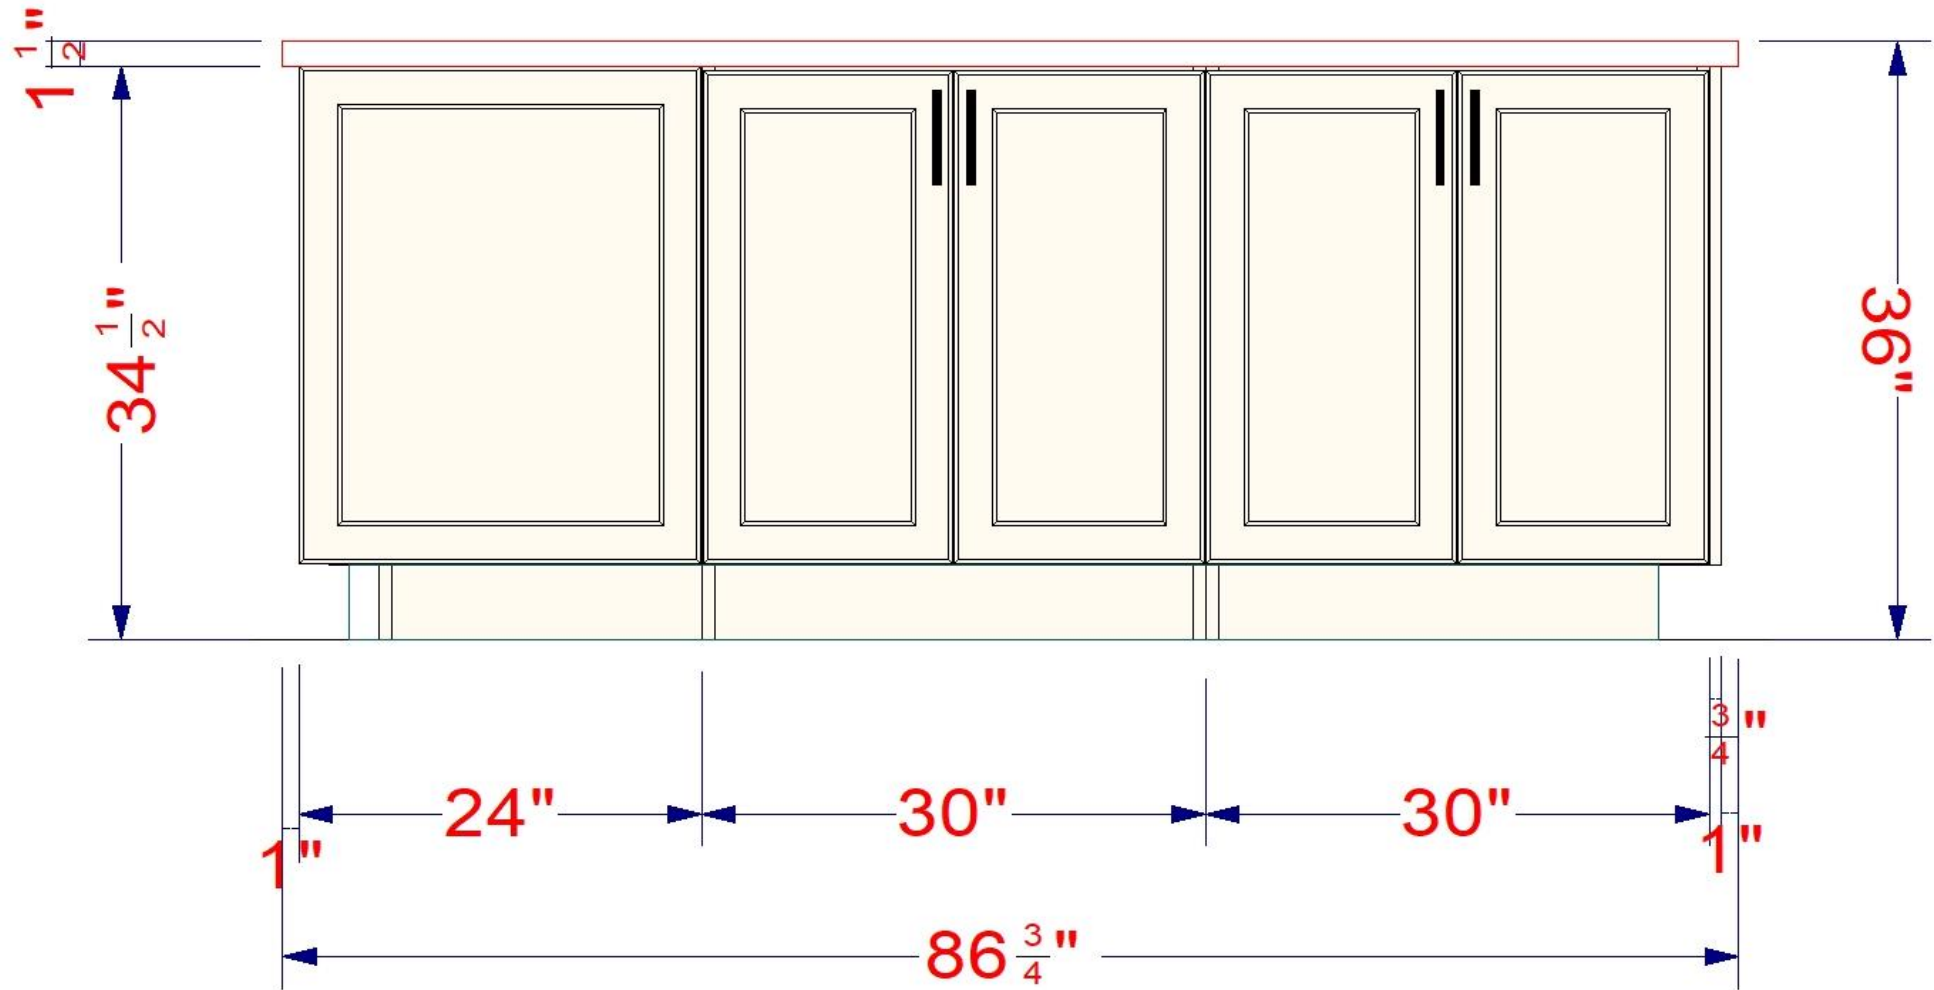

The **Elevations** are vertical views of your kitchen walls. It's the easiest and most detailed way to know the specifics for each cabinet along the wall. This allows you to review measurements, appliance locations and cabinet distribution

All dimensions size designations given are subject to verification on job site and adjustment to fit job conditions.

IKD

*INSPIRED*KITCHEN*DESIGN*

02

Floor Plans

- Floor Plan
- Panel
- Countertop
- Numbered Floor Plan

These are schematic drawings of your kitchen with measurements as seen from above. You'll see the overall space layout. All walls, doors, windows and walkways are included.

All dimensions size designations given are subject to verification on job site and adjustment to fit job conditions.