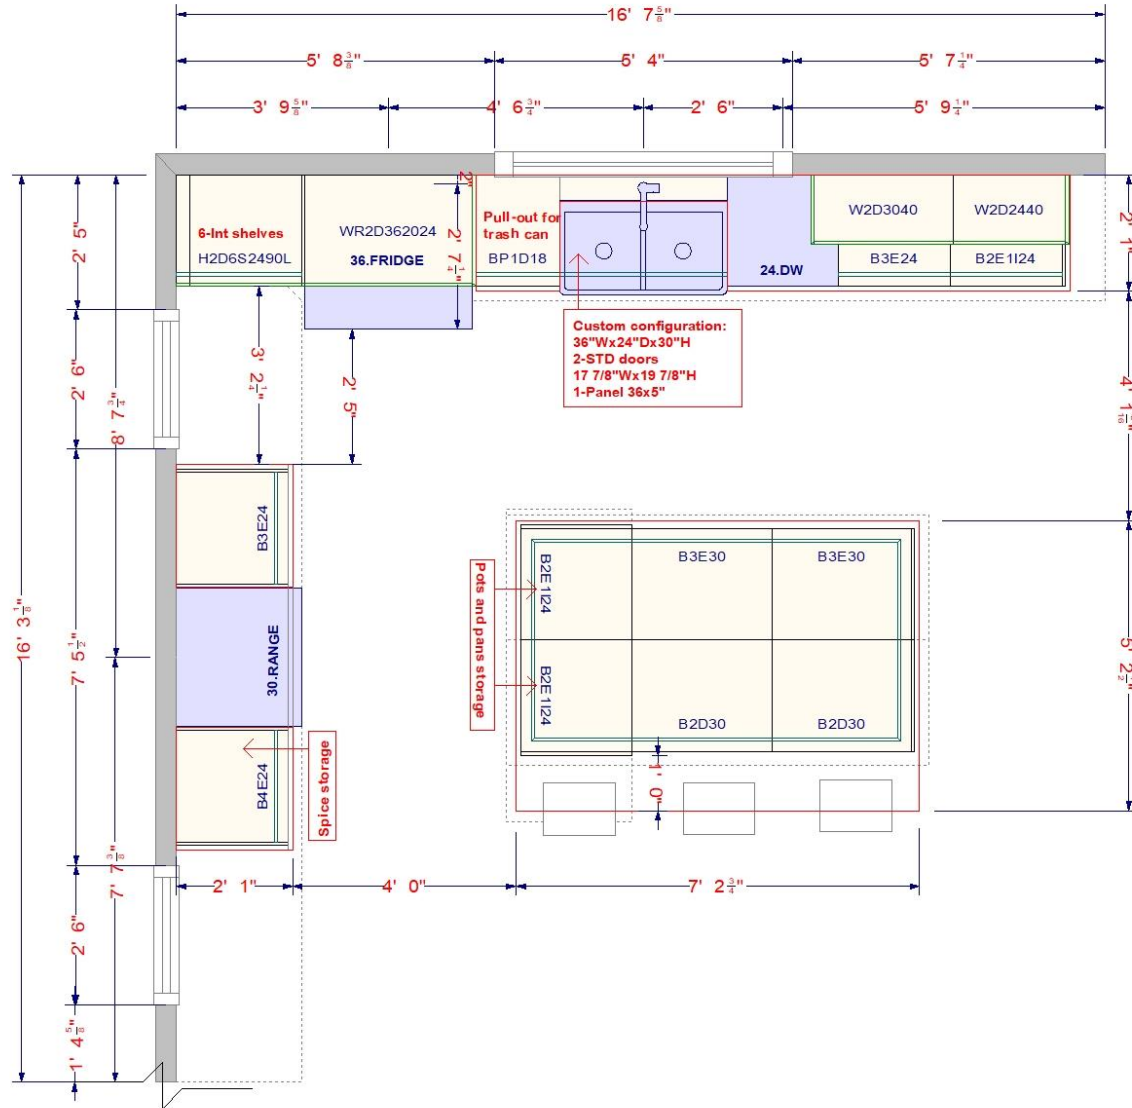

Your Design:

Door Style:

-SHM CLJ Shaker, Cove

Cabinet Frame Finish: White

Drawers: Maximera

Ceiling Height: 132" / 192"

Wall Cabinet alignment: 94 1/2"