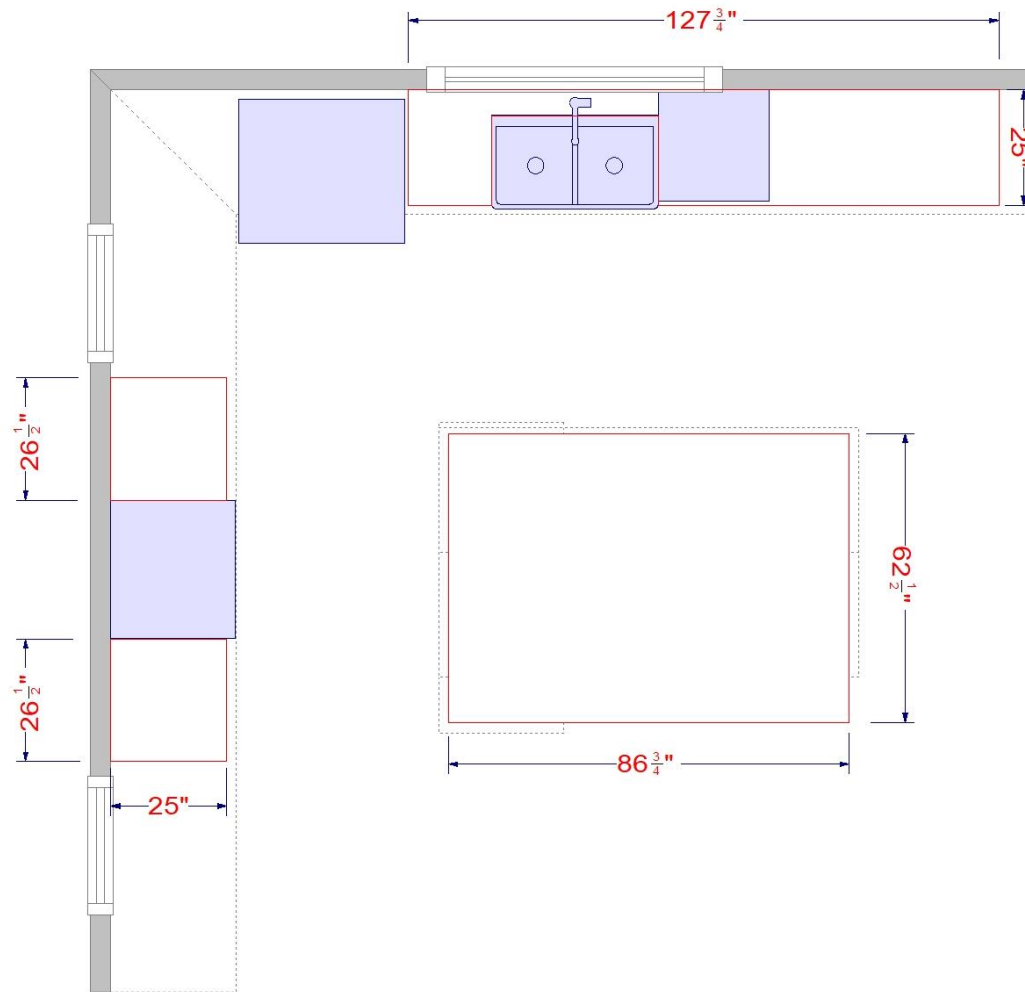

FP Countertop