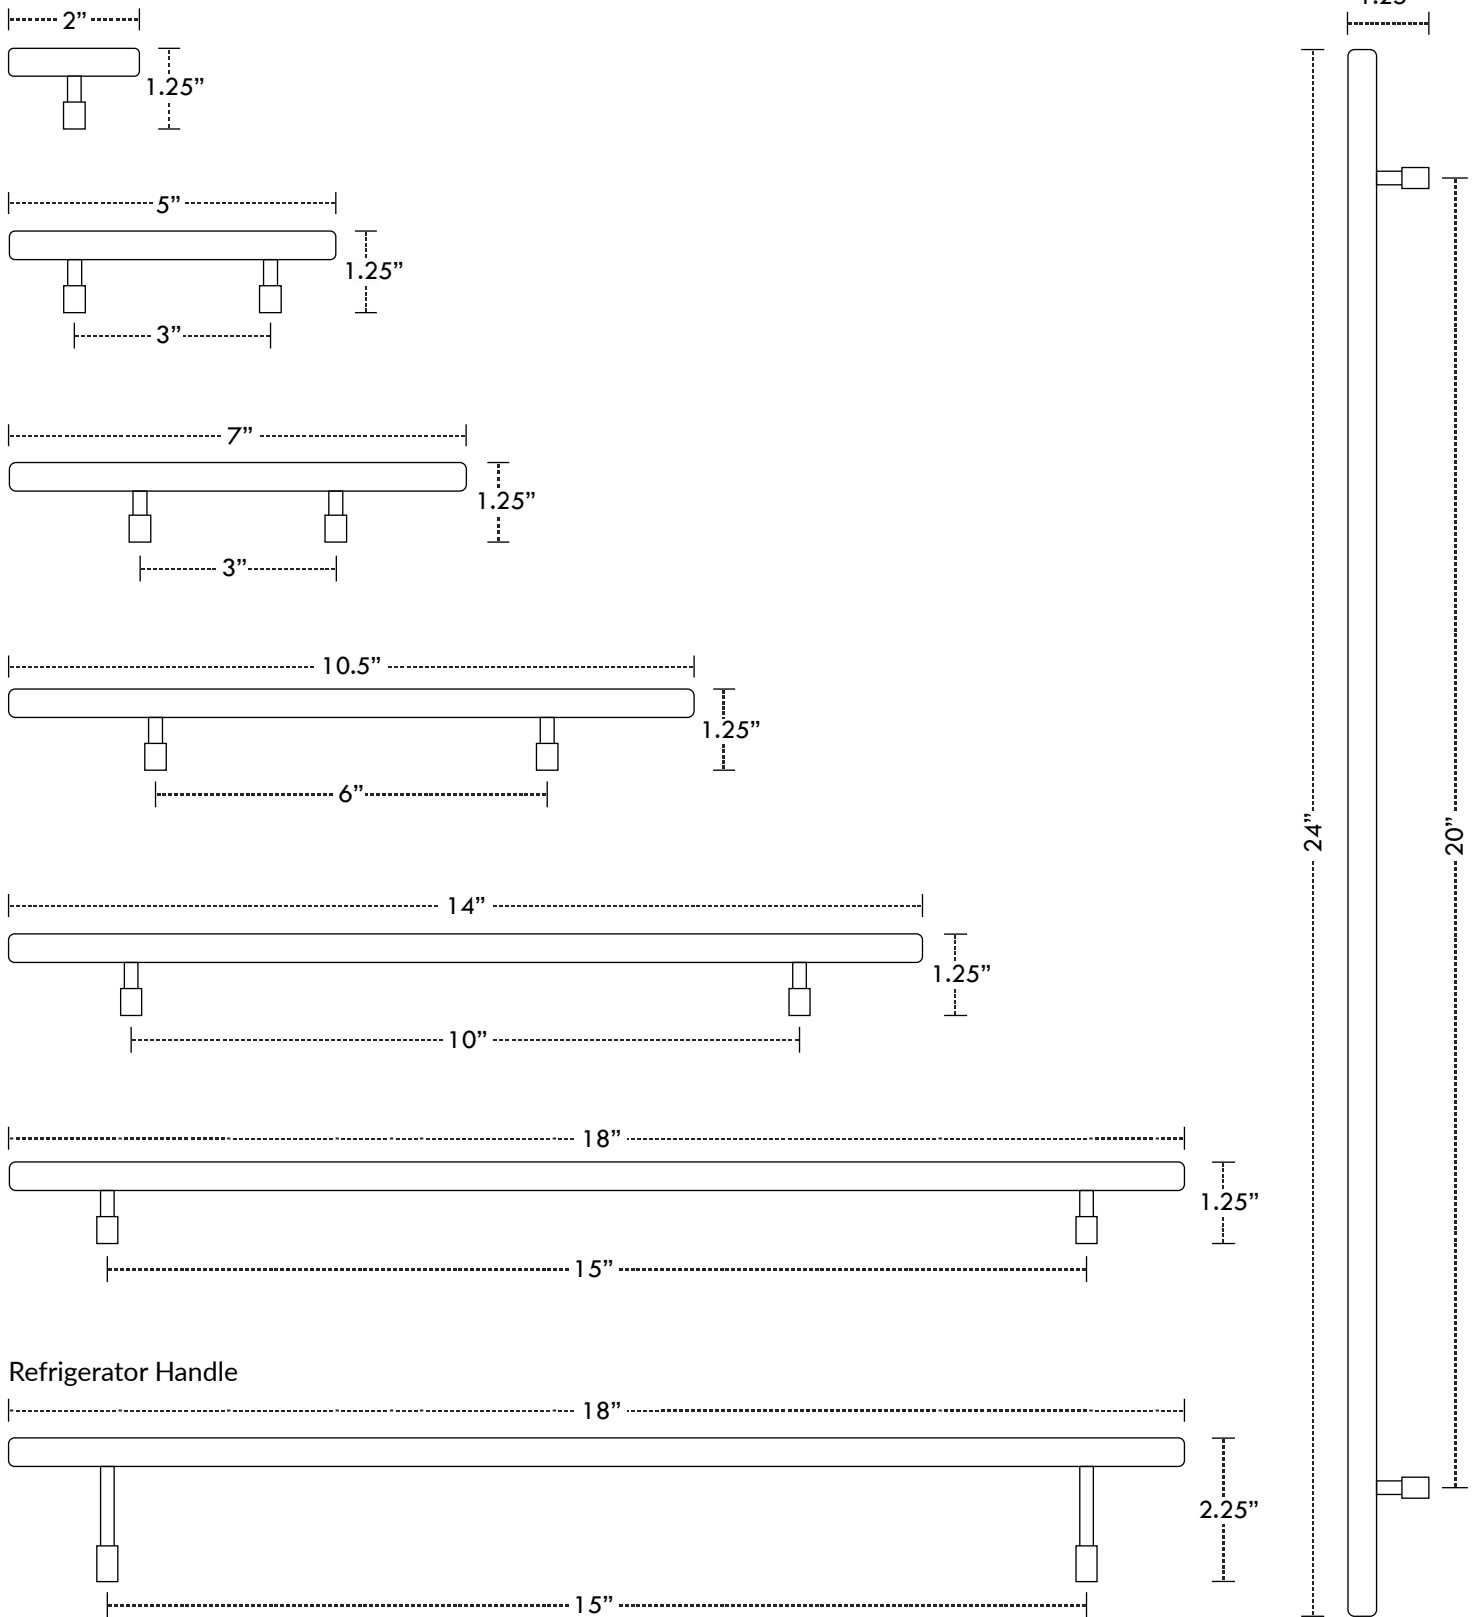

LEWIS DOLIN ROUND BAR SERIES

BLACK STAINLESS STEEL

**Drawings are for reference only and not drawn to scale.
Actual product dimensions may vary slightly.*

semihandmade
their system. our doors. your home.