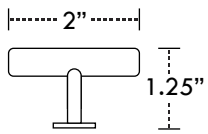

LEWIS DOLIN ROUND BAR SERIES

BRUSHED BRASS

Refrigerator Handle

*Drawings are for reference only and not drawn to scale.
Actual product dimensions may vary slightly.