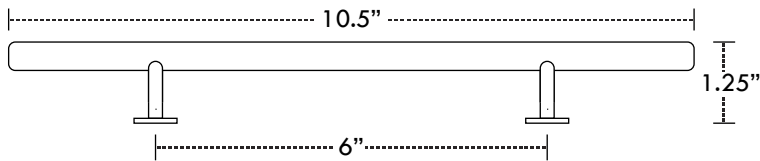

LEWIS DOLIN ROUND BAR SERIES

BRUSHED BRASS

Refrigerator Handle

*Drawings are for reference only and not drawn to scale.
Actual product dimensions may vary slightly.