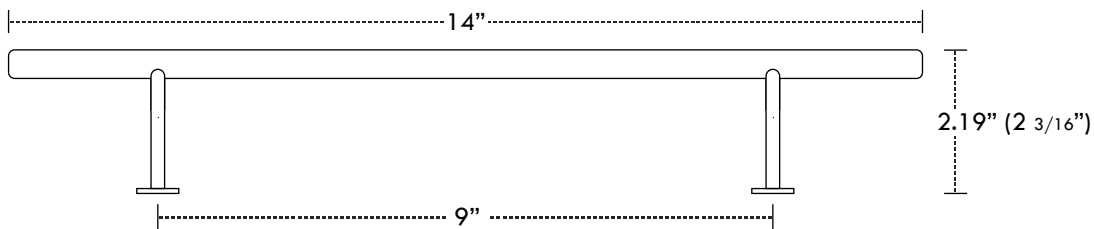

LEWIS DOLIN ROUND BAR SERIES

BRUSHED BRASS

Refrigerator Handle

*Drawings are for reference only and not drawn to scale.
Actual product dimensions may vary slightly.