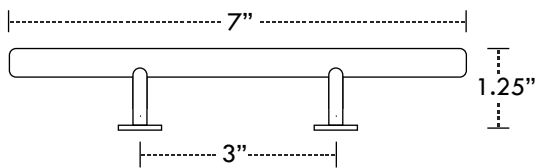

LEWIS DOLIN ROUND BAR SERIES

BRUSHED BRASS

Refrigerator Handle

*Drawings are for reference only and not drawn to scale.
Actual product dimensions may vary slightly.