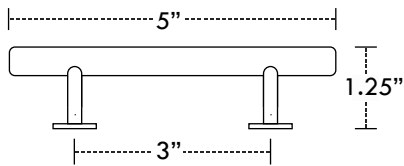

LEWIS DOLIN ROUND BAR SERIES

BRUSHED BRASS

Refrigerator Handle

*Drawings are for reference only and not drawn to scale.
Actual product dimensions may vary slightly.