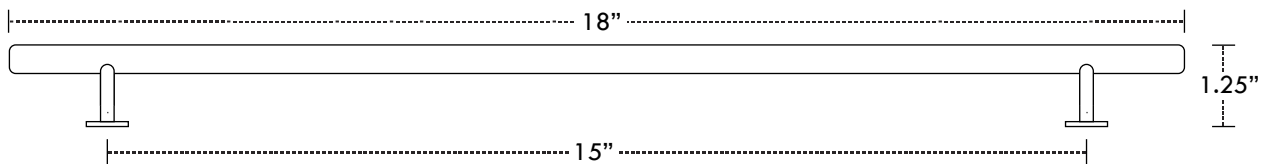

LEWIS DOLIN ROUND BAR SERIES

BRUSHED BRASS

Refrigerator Handle

*Drawings are for reference only and not drawn to scale.
Actual product dimensions may vary slightly.