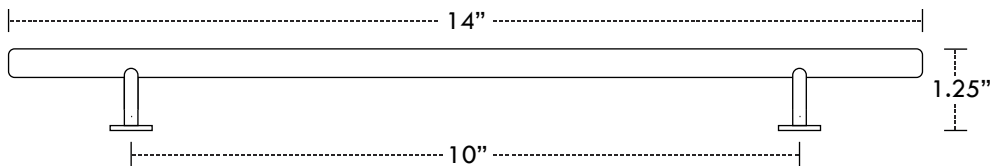

LEWIS DOLIN ROUND BAR SERIES

BRUSHED BRASS

Refrigerator Handle

*Drawings are for reference only and not drawn to scale.
Actual product dimensions may vary slightly.