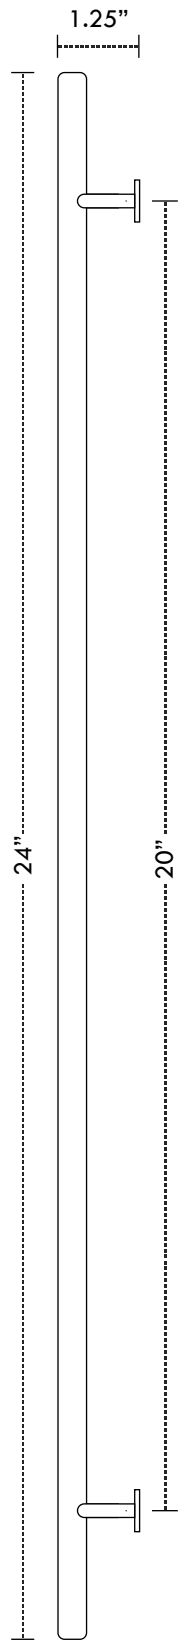

LEWIS DOLIN ROUND BAR SERIES

BRUSHED BRASS

Refrigerator Handle

*Drawings are for reference only and not drawn to scale.
Actual product dimensions may vary slightly.