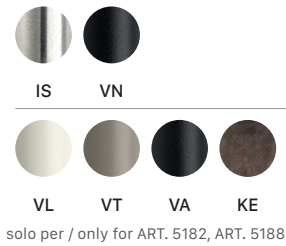

FINITURA BASE E COLONNA
BASE AND COLUMN FINISHES

ART. 5183

ART. 5182

ART. 5188

TIFFANY

Base quadrata. Colonna quadrata 80x80 mm.
Square base. 80x80 mm square column.

FINITURA BASE E COLONNA
BASE AND COLUMN FINISHES