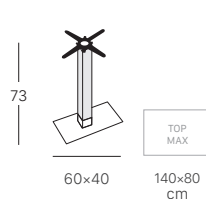

NATURAL TIFFANY

Base quadrata. Colonna quadrata 80x80 mm in legno massello.
Square base. 80x80 mm square solid wood column.

FINITURA BASE
BASE FINISHES

FINITURA COLONNA
COLUMN FINISHES

ART. 5150

TIFFANY

Base quadrata. Colonna tonda da Ø 76 mm
Square base. 76 mm diam. round column.

FINITURA BASE E COLONNA
BASE AND COLUMN FINISHES

ART. 5181

ART. 5186

TIFFANY

Base rettangolare. Colonna quadrata 80x80 mm.
Rectangular base. 80x80 mm square column.

FINITURA BASE E COLONNA
BASE AND COLUMN FINISHES

solo per / only for ART. 5080

ART. 5080

ART. 5085

NATURAL TIFFANY

Base rettangolare. Colonna quadrata 80x80 mm in legno massello.
Rectangular base. 80x80 mm square solid wood column.

FINITURA BASE
BASE FINISHES

FINITURA COLONNA
COLUMN FINISHES

ART. 5050

Ogni modello originale SCAB è protetto da brevetti di forma e da diritti di esclusiva. Misure e colori sono puramente indicativi. All original SCAB models are covered by shape patents and exclusive rights. Measurements and colours shown are approximatives.