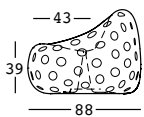

airball sofa

design Alberto Brogliato

STRUTTURA/STRUCTURE

PE - Polietilene/Polyethylene
colore base/basic colour

6283

C2

GROSS WEIGHT:

kg 30,2

DETAILS:

Fori da 6 cm/
6 cm holes

airball sofa light

design Alberto Brogliato

STRUTTURA/STRUCTURE PE - Polietilene/Polyethylene
colore base/basic colour

KIT LUCE/LIGHT KIT

KIT LUCE/LIGHT KIT

6283

GROSS WEIGHT:

kg 30,2

DETAILS:

Fori da 6 cm/
6 cm holes

ACCESSORIES:

Necessita di 2 Kit Luce/
Needs 2 Light Kit

A4572 - outdoor

dettagli/details