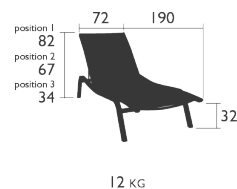

ALIZÉ

8911 - XS SUNLOUNGER

DESIGN PASCAL MOURGUE

DOMESTIC PROFESSIONAL INTENSIVE

Frame aluminium profile and stainless steel wire
 Bed in Batyline® OTF outdoor fabric: tearproof, resistant to stains, mould and deformation
 Stacking capacity : x 15 (Height – stacked : 225 cm)
 Product enhancement : Backrest can now be matched with that of the Alizé sunlounger
 Association accessories :
 HEADREST 38X60X15 CM - LES BASICS