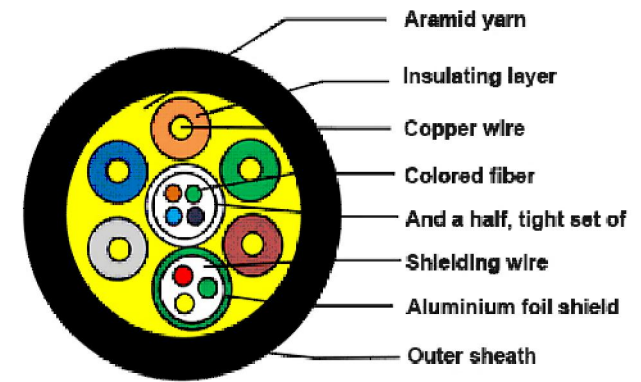

由 Autodesk 教育版产品制作

由 Autodesk 教育版产品制作

MARK	DATE	ECN NO.	DESCRIPTION	REV.	DESIGN
△					

NOTE:

- Supports computer resolutions to 4K@60Hz 4:4:4
- Plug and Play
- Support HDCP2.2@ARC
- Self-detecting function for EDID information
- No loss of signal
- Hybrid optical cable with fiber and copper wire
- PIN gold plated, shell gold plated
- Environmental Specifications: For Indoor use only;
- Operating temperature: -40°C to 70°C
- Minimum bending radius 20mm
- Max. tension force: 100N
- Powered via HDMI devices
- 4core OM3 Multimode Fiber (high speed data) and 7core copper cable
- Round cable Black PVC jacket
- RoHS 2.0 & REACH compliant
- Packing: package 1pc reel

由 Autodesk 教育版产品制作

由 Autodesk 教育版产品制作

MARK	DATE	ECN NO.	DESCRIPTION	REV.	DESIGN
△					

NOTE:

- Supports computer resolutions to 4K60Hz 4:4:4
- Plug and Play
- Support HDCP2.2
- No loss of signal
- Hybrid optical cable with fiber and copper wire
- PIN gold plated, shell gold plated
- Environmental Specifications: For Indoor use only;
- Operating temperature: -40°C to 70°C
- Minimum bending radius 20mm
- Max. tension force: 100N
- Powered via HDMI devices
- 4core OM3 Multimode Fiber (high speed data) and 7core copper cable
- Round cable Black PVC jacket
- RoHS 2.0 & REACH compliant
- Packing: package 1pc reel

由 Autodesk 教育版产品制作

由 Autodesk 教育版产品制作

MARK	DATE	ECN NO.	DESCRIPTION	REV.	DESIGN
⚠					

NOTE:

- Supports computer resolutions to 4K@30Hz 4:4:4
- Plug and Play
- Support HDCP2.2
- No loss of signal
- Hybrid optical cable with fiber and copper wire
- PIN gold plated, shell gold plated
- Environmental Specifications: For Indoor use only;
- Operating temperature: -40°C to 70°C
- Minimum bending radius 20mm
- Max. tension force: 100N
- Powered via HDMI devices
- 4core OM3 Multimode Fiber (high speed data) and 7core copper cable
- Round cable Black PVC jacket
- RoHS 2.0 & REACH compliant
- Packing: package 1pc reel