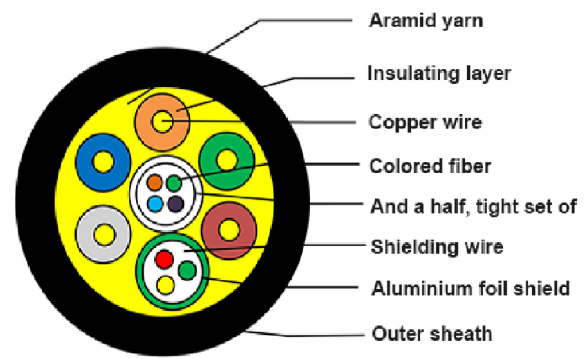

由 Autodesk 教育版产品制作

由 Autodesk 教育版产品制作

MARK	DATE	ECN NO.	DESCRIPTION	REV.	DESIGN
△					

NOTE:

- Supports computer resolutions to 4K60Hz 4:4:4
- Plug and Play
- Support HDCP2.2
- No loss of signal
- Hybrid optical cable with fiber and copper wire
- PIN gold plated, shell gold plated
- Environmental Specifications: For Indoor use only;
- Operating temperature: -40°C to 70°C
- Minimum bending radius 20mm
- Max. tension force: 100N
- Powered via HDMI devices
- 4core OM3 Multimode Fiber (high speed data) and 7core copper cable
- Round cable Black PVC jacket
- RoHS 2.0 & REACH compliant
- Packing: package 1pc reel

由 Autodesk 教育版产品制作

由 Autodesk 教育版产品制作

MARK	DATE	ECN NO.	DESCRIPTION	REV.	DESIGN
⚠					

NOTE:

- Supports computer resolutions to 4K@30Hz 4:4:4
- Plug and Play
- Support HDCP2.2
- No loss of signal
- Hybrid optical cable with fiber and copper wire
- PIN gold plated, shell gold plated
- Environmental Specifications: For Indoor use only;
- Operating temperature: -40°C to 70°C
- Minimum bending radius 20mm
- Max. tension force: 100N
- Powered via HDMI devices
- 4core OM3 Multimode Fiber (high speed data) and 7core copper cable
- Round cable Black PVC jacket
- RoHS 2.0 & REACH compliant
- Packing: package 1pc reel