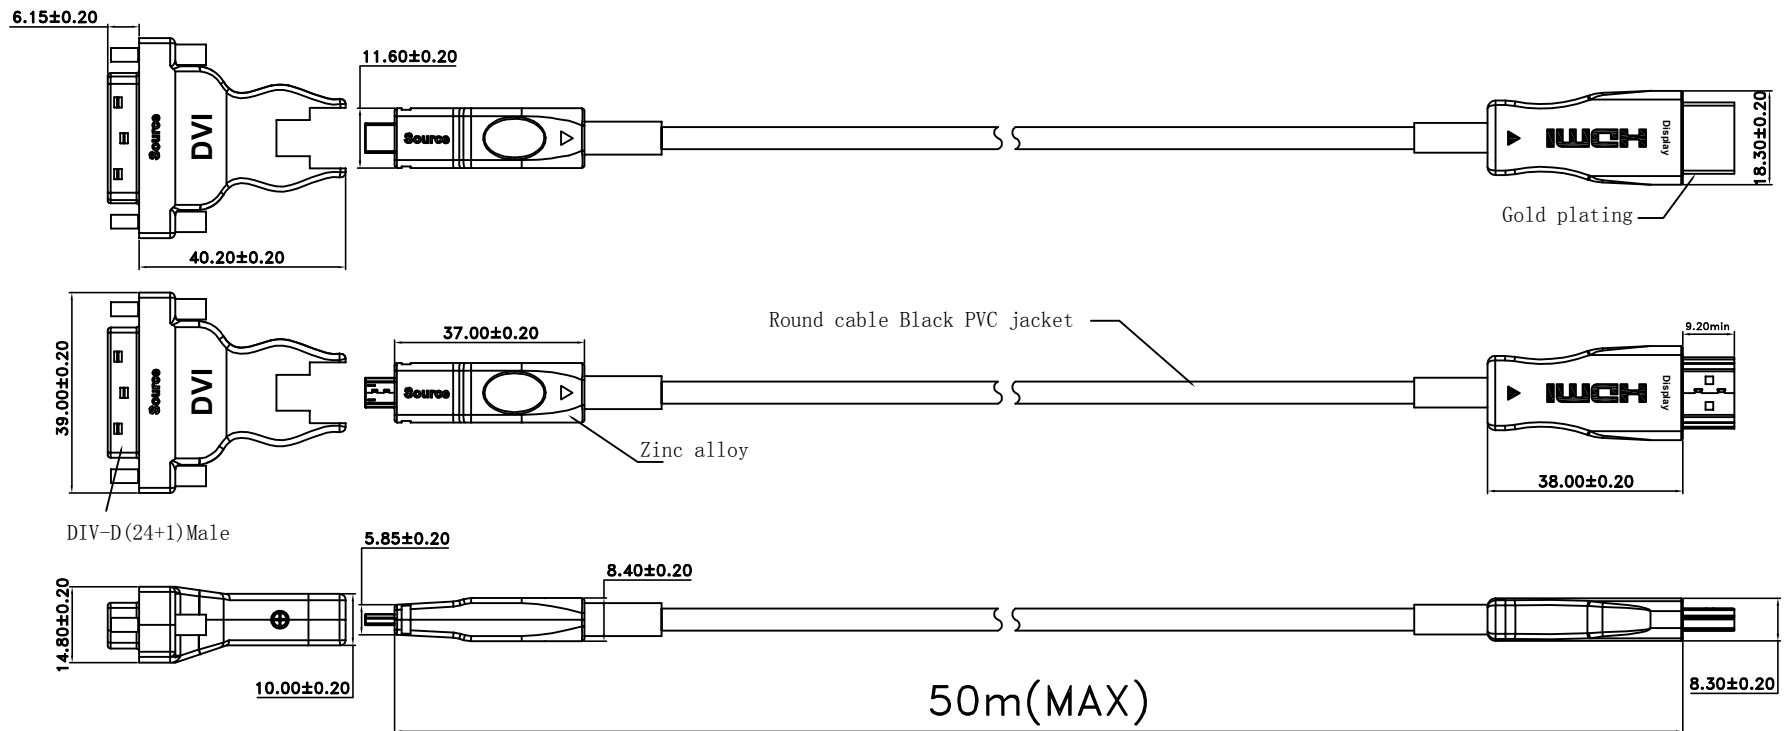

MARK	DATE	ECN NO.	DESCRIPTION	REV.	DESIGN
⚠					

NOTE:

- Supports computer resolutions to 4K@30Hz 4:4:4
- Plug and Play
- Support HDCP2.2
- No loss of signal
- Hybrid optical cable with fiber and copper wire
- PIN gold plated, shell gold plated
- Environmental Specifications: For Indoor use only;
- Operating temperature: -40°C to 70°C
- Minimum bending radius 20mm
- Max. tension force: 100N
- Powered via HDMI devices
- 4core OM3 Multimode Fiber (high speed data) and 7core copper cable
- Round cable Black PVC jacket
- RoHS 2.0 & REACH compliant
- Packing: package 1pc reel