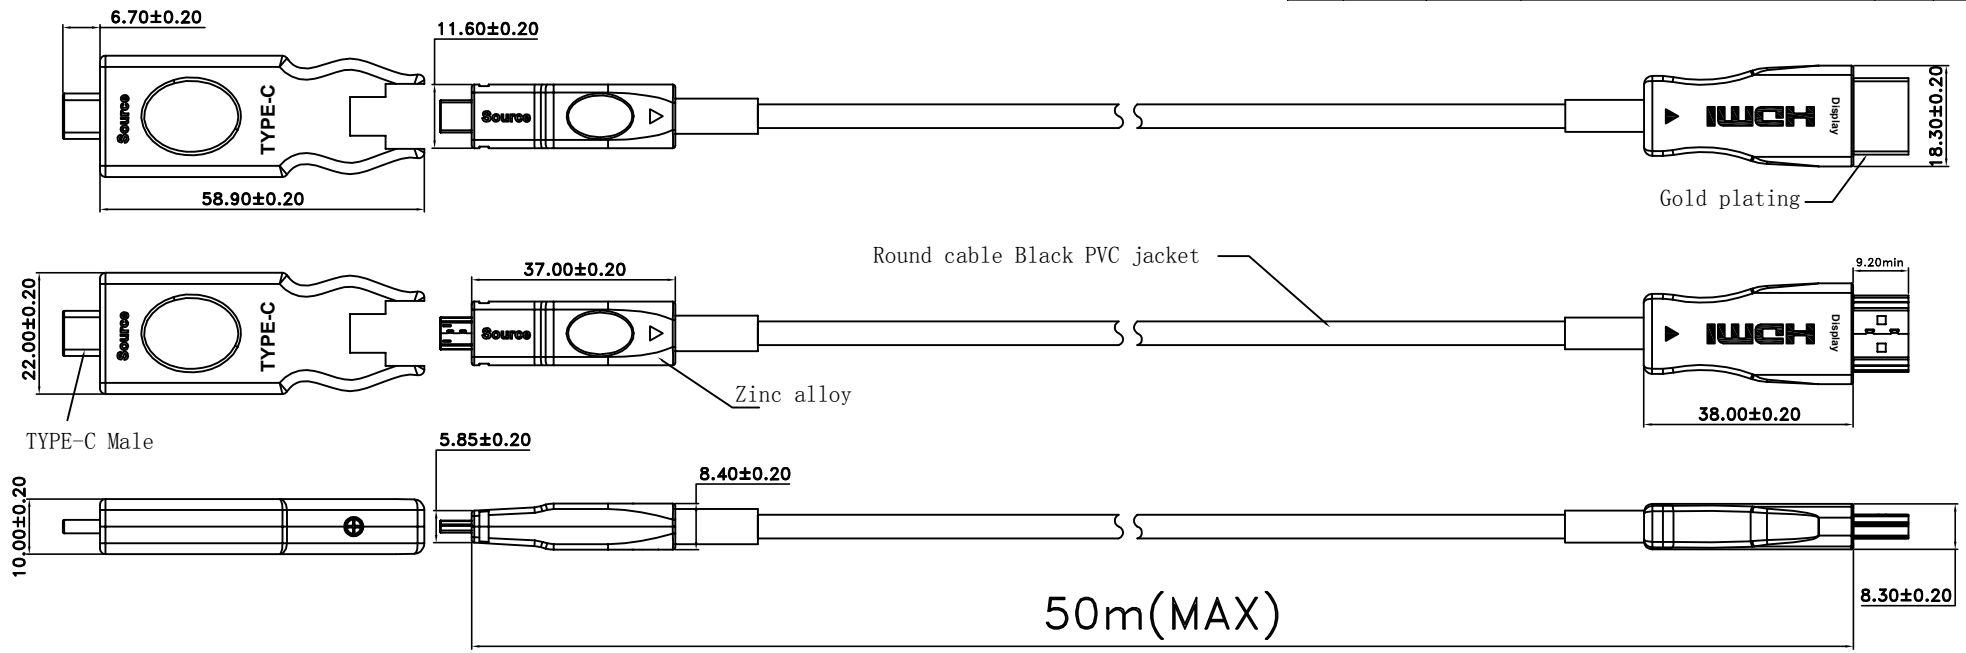

MARK	DATE	ECN NO.	DESCRIPTION	REV.	DESIGN
△					

NOTE:

- Supports computer resolutions to 4K@60Hz 4:4:4
- Plug and Play
- Support HDCP2.2
- No loss of signal
- Hybrid optical cable with fiber and copper wire
- PIN gold plated, shell gold plated
- Environmental Specifications: For Indoor use only;
- Operating temperature: -40°C to 70°C
- Minimum bending radius 20mm
- Max. tension force: 100N
- Powered via HDMI devices
- 4core OM3 Multimode Fiber (high speed data) and 7core copper cable
- Round cable Black PVC jacket
- RoHS 2.0 & REACH compliant
- Packing: package 1pc reel

由 Autodesk 教育版产品制作

由 Autodesk 教育版产品制作

MARK	DATE	ECN NO.	DESCRIPTION	REV.	DESIGN
△					

NOTE:

- Supports computer resolutions to 4K@60Hz 4:4:4
- Plug and Play
- Support HDCP2.2@ARC
- Self-detecting function for EDID information
- No loss of signal
- Hybrid optical cable with fiber and copper wire
- PIN gold plated, shell gold plated
- Environmental Specifications: For Indoor use only;
- Operating temperature: -40°C to 70°C
- Minimum bending radius 20mm
- Max. tension force: 100N
- Powered via HDMI devices
- 4core OM3 Multimode Fiber (high speed data) and 7core copper cable
- Round cable Black PVC jacket
- RoHS 2.0 & REACH compliant
- Packing: package 1pc reel