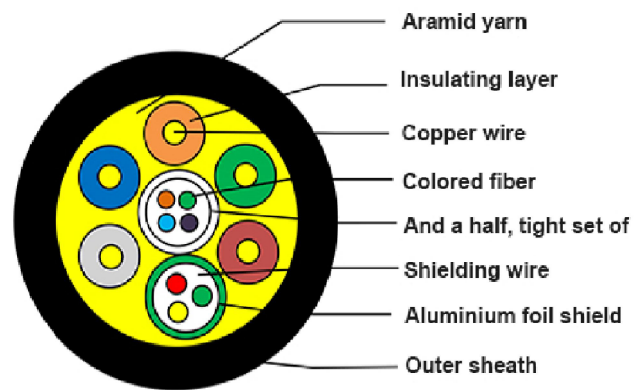

MARK	DATE	ECN NO.	DESCRIPTION	REV.	DESIGN
△					

NOTE:

- Supports computer resolutions to 4K@60Hz 4:4:4
- Plug and Play
- Support HDCP2.2
- No loss of signal
- Hybrid optical cable with fiber and copper wire
- PIN gold plated, shell gold plated
- Environmental Specifications: For Indoor use only;
- Operating temperature: -40°C to 70°C
- Minimum bending radius 20mm
- Max. tension force: 100N
- Powered via HDMI devices
- 4core OM3 Multimode Fiber (high speed data) and 7core copper cable
- Round cable Black PVC jacket
- RoHS 2.0 & REACH compliant
- Packing: package 1pc reel

由 Autodesk 教育版产品制作

由 Autodesk 教育版产品制作

MARK	DATE	ECN NO.	DESCRIPTION	REV.	DESIGN
△					

NOTE:

- Supports computer resolutions to 4K@60Hz 4:4:4
- Plug and Play
- Support HDCP2.2@ARC
- Self-detecting function for EDID information
- No loss of signal
- Hybrid optical cable with fiber and copper wire
- PIN gold plated, shell gold plated
- Environmental Specifications: For Indoor use only;
- Operating temperature: -40°C to 70°C
- Minimum bending radius 20mm
- Max. tension force: 100N
- Powered via HDMI devices
- 4core OM3 Multimode Fiber (high speed data) and 7core copper cable
- Round cable Black PVC jacket
- RoHS 2.0 & REACH compliant
- Packing: package 1pc reel

由 Autodesk 教育版产品制作

由 Autodesk 教育版产品制作

MARK	DATE	ECN NO.	DESCRIPTION	REV.	DESIGN
△					

NOTE:

- Supports computer resolutions to 4K60Hz 4:4:4
- Plug and Play
- Support HDCP2.2
- No loss of signal
- Hybrid optical cable with fiber and copper wire
- PIN gold plated, shell gold plated
- Environmental Specifications: For Indoor use only;
- Operating temperature: -40°C to 70°C
- Minimum bending radius 20mm
- Max. tension force: 100N
- Powered via HDMI devices
- 4core OM3 Multimode Fiber (high speed data) and 7core copper cable
- Round cable Black PVC jacket
- RoHS 2.0 & REACH compliant
- Packing: package 1pc reel