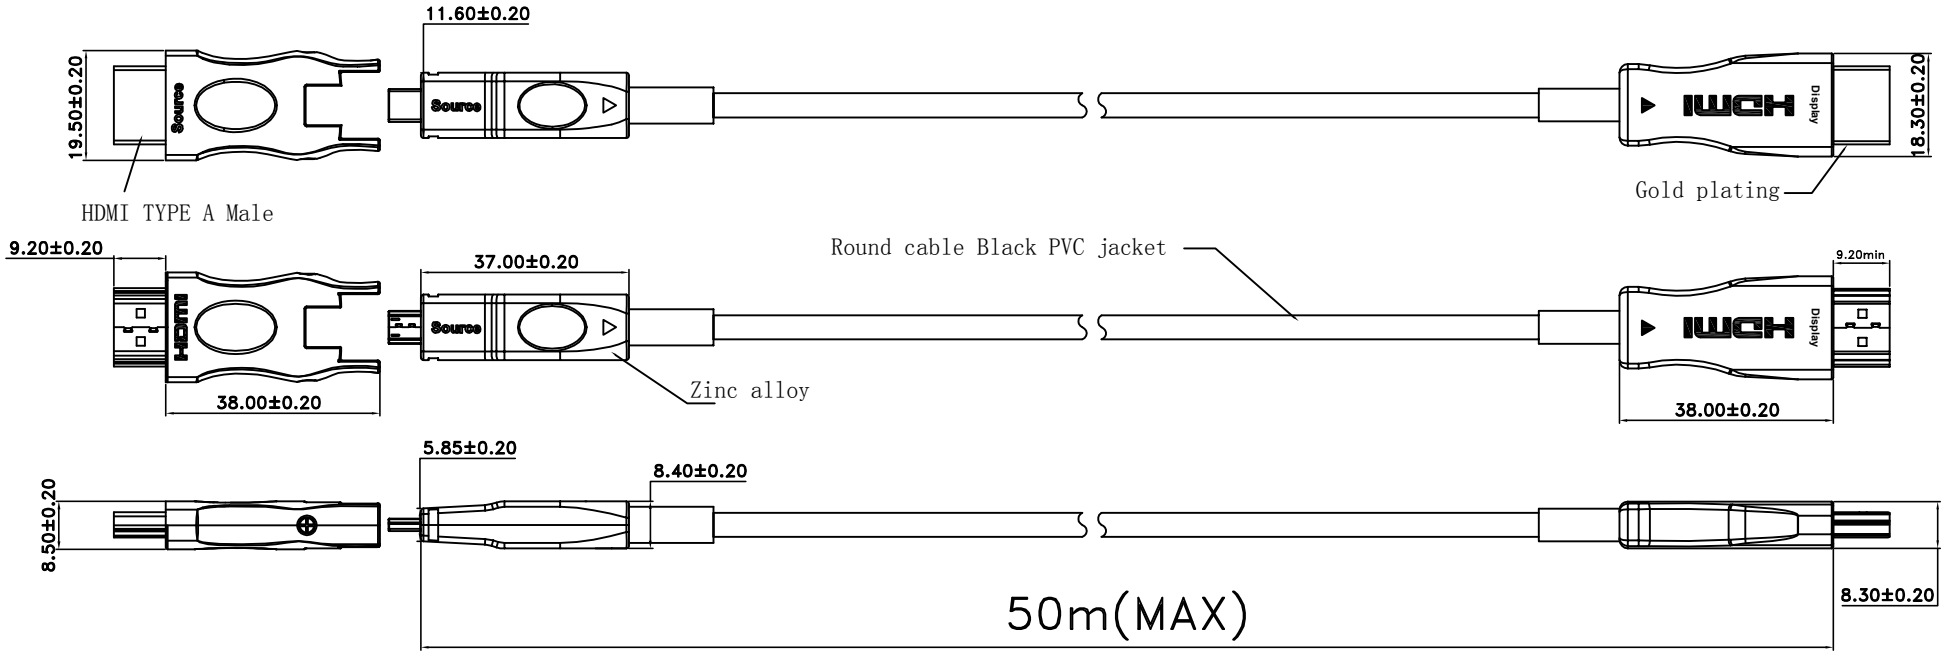

MARK	DATE	ECN NO.	DESCRIPTION	REV.	DESIGN
△					

NOTE:

- Supports computer resolutions to 4K@60Hz 4:4:4
- Plug and Play
- Support HDCP2.2
- No loss of signal
- Hybrid optical cable with fiber and copper wire
- PIN gold plated, shell gold plated
- Environmental Specifications: For Indoor use only;
- Operating temperature: -40°C to 70°C
- Minimum bending radius 20mm
- Max. tension force: 100N
- Powered via HDMI devices
- 4core OM3 Multimode Fiber (high speed data) and 7core copper cable
- Round cable Black PVC jacket
- RoHS 2.0 & REACH compliant
- Packing: package 1pc reel

由 Autodesk 教育版产品制作

由 Autodesk 教育版产品制作

MARK	DATE	ECN NO.	DESCRIPTION	REV.	DESIGN
△					

NOTE:

- Supports computer resolutions to 4K@60Hz 4:4:4
- Plug and Play
- Support HDCP2.2@ARC
- Self-detecting function for EDID information
- No loss of signal
- Hybrid optical cable with fiber and copper wire
- PIN gold plated, shell gold plated
- Environmental Specifications: For Indoor use only;
- Operating temperature: -40°C to 70°C
- Minimum bending radius 20mm
- Max. tension force: 100N
- Powered via HDMI devices
- 4core OM3 Multimode Fiber (high speed data) and 7core copper cable
- Round cable Black PVC jacket
- RoHS 2.0 & REACH compliant
- Packing: package 1pc reel