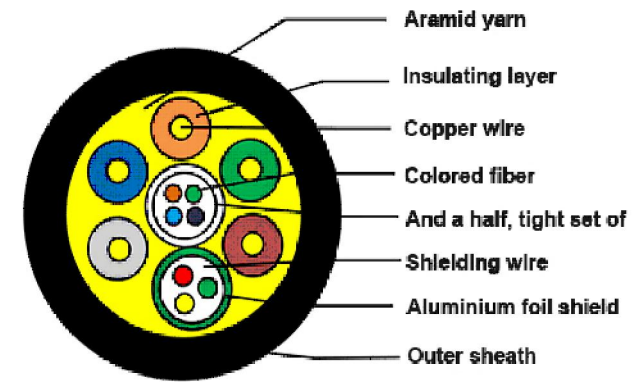

MARK	DATE	ECN NO.	DESCRIPTION	REV.	DESIGN
△					

NOTE:

- Supports computer resolutions to 4K@60Hz 4:4:4
- Plug and Play
- Support HDCP2.2
- No loss of signal
- Hybrid optical cable with fiber and copper wire
- PIN gold plated, shell gold plated
- Environmental Specifications: For Indoor use only;
- Operating temperature: -40°C to 70°C
- Minimum bending radius 20mm
- Max. tension force: 100N
- Powered via HDMI devices
- 4core OM3 Multimode Fiber (high speed data) and 7core copper cable
- Round cable Black PVC jacket
- RoHS 2.0 & REACH compliant
- Packing: package 1pc reel

由 Autodesk 教育版产品制作

由 Autodesk 教育版产品制作

MARK	DATE	ECN NO.	DESCRIPTION	REV.	DESIGN
△					

NOTE:

- Supports computer resolutions to 4K@60Hz 4:4:4
- Plug and Play
- Support HDCP2.2@ARC
- Self-detecting function for EDID information
- No loss of signal
- Hybrid optical cable with fiber and copper wire
- PIN gold plated, shell gold plated
- Environmental Specifications: For Indoor use only;
- Operating temperature: -40°C to 70°C
- Minimum bending radius 20mm
- Max. tension force: 100N
- Powered via HDMI devices
- 4core OM3 Multimode Fiber (high speed data) and 7core copper cable
- Round cable Black PVC jacket
- RoHS 2.0 & REACH compliant
- Packing: package 1pc reel

由 Autodesk 教育版产品制作

由 Autodesk 教育版产品制作

MARK	DATE	ECN NO.	DESCRIPTION	REV.	DESIGN
△					

NOTE:

- Supports computer resolutions to 4K60Hz 4:4:4
- Plug and Play
- Support HDCP2.2
- No loss of signal
- Hybrid optical cable with fiber and copper wire
- PIN gold plated, shell gold plated
- Environmental Specifications: For Indoor use only;
- Operating temperature: -40°C to 70°C
- Minimum bending radius 20mm
- Max. tension force: 100N
- Powered via HDMI devices
- 4core OM3 Multimode Fiber (high speed data) and 7core copper cable
- Round cable Black PVC jacket
- RoHS 2.0 & REACH compliant
- Packing: package 1pc reel