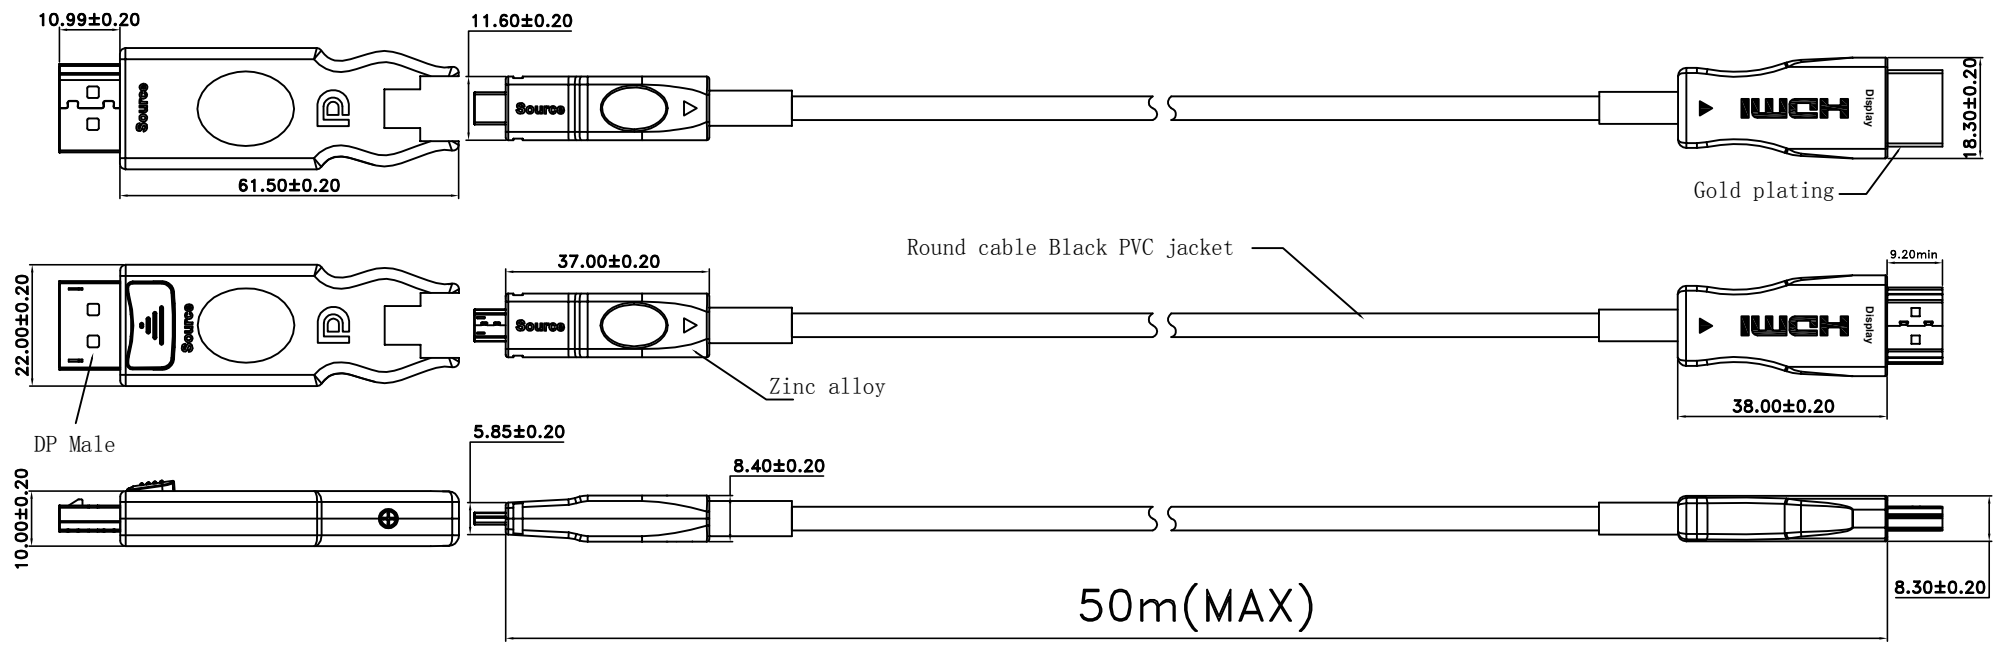

MARK	DATE	ECN NO.	DESCRIPTION	REV.	DESIGN
△					

NOTE:

- Supports computer resolutions to 4K@60Hz 4:4:4
- Plug and Play
- Support HDCP2.2
- No loss of signal
- Hybrid optical cable with fiber and copper wire
- PIN gold plated, shell gold plated
- Environmental Specifications: For Indoor use only;
- Operating temperature: -40°C to 70°C
- Minimum bending radius 20mm
- Max. tension force: 100N
- Powered via HDMI devices
- 4core OM3 Multimode Fiber (high speed data) and 7core copper cable
- Round cable Black PVC jacket
- RoHS 2.0 & REACH compliant
- Packing: package 1pc reel

由 Autodesk 教育版产品制作

由 Autodesk 教育版产品制作

MARK	DATE	ECN NO.	DESCRIPTION	REV.	DESIGN
△					

NOTE:

- Supports computer resolutions to 4K@60Hz 4:4:4
- Plug and Play
- Support HDCP2.2@ARC
- Self-detecting function for EDID information
- No loss of signal
- Hybrid optical cable with fiber and copper wire
- PIN gold plated, shell gold plated
- Environmental Specifications: For Indoor use only;
- Operating temperature: -40°C to 70°C
- Minimum bending radius 20mm
- Max. tension force: 100N
- Powered via HDMI devices
- 4core OM3 Multimode Fiber (high speed data) and 7core copper cable
- Round cable Black PVC jacket
- RoHS 2.0 & REACH compliant
- Packing: package 1pc reel

由 Autodesk 教育版产品制作

由 Autodesk 教育版产品制作

MARK	DATE	ECN NO.	DESCRIPTION	REV.	DESIGN
△					

NOTE:

- Supports computer resolutions to 4K60Hz 4:4:4
- Plug and Play
- Support HDCP2.2
- No loss of signal
- Hybrid optical cable with fiber and copper wire
- PIN gold plated, shell gold plated
- Environmental Specifications: For Indoor use only;
- Operating temperature: -40°C to 70°C
- Minimum bending radius 20mm
- Max. tension force: 100N
- Powered via HDMI devices
- 4core OM3 Multimode Fiber (high speed data) and 7core copper cable
- Round cable Black PVC jacket
- RoHS 2.0 & REACH compliant
- Packing: package 1pc reel