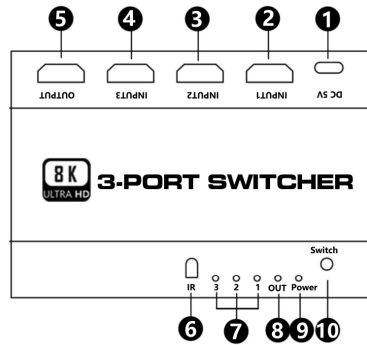

Function Description

1、 Power DC 5V	6、 Remote receiving
2、 Input signal source 1	7、 Input signal light
3、 Input signal source 2	8、 Output indicator
4、 Input signal source 3	9、 Power light
5、 HDMI output	10、 Toggle Button

Application field

SUPPORT 8K@60HZ, 4K@120HZ
and backward compatible with all previous HDMI standards

Synchronous audio and video transmission, enjoy the sound vision

the input indicator jumps or blinks, please plug in the power supply to ensure normal operation